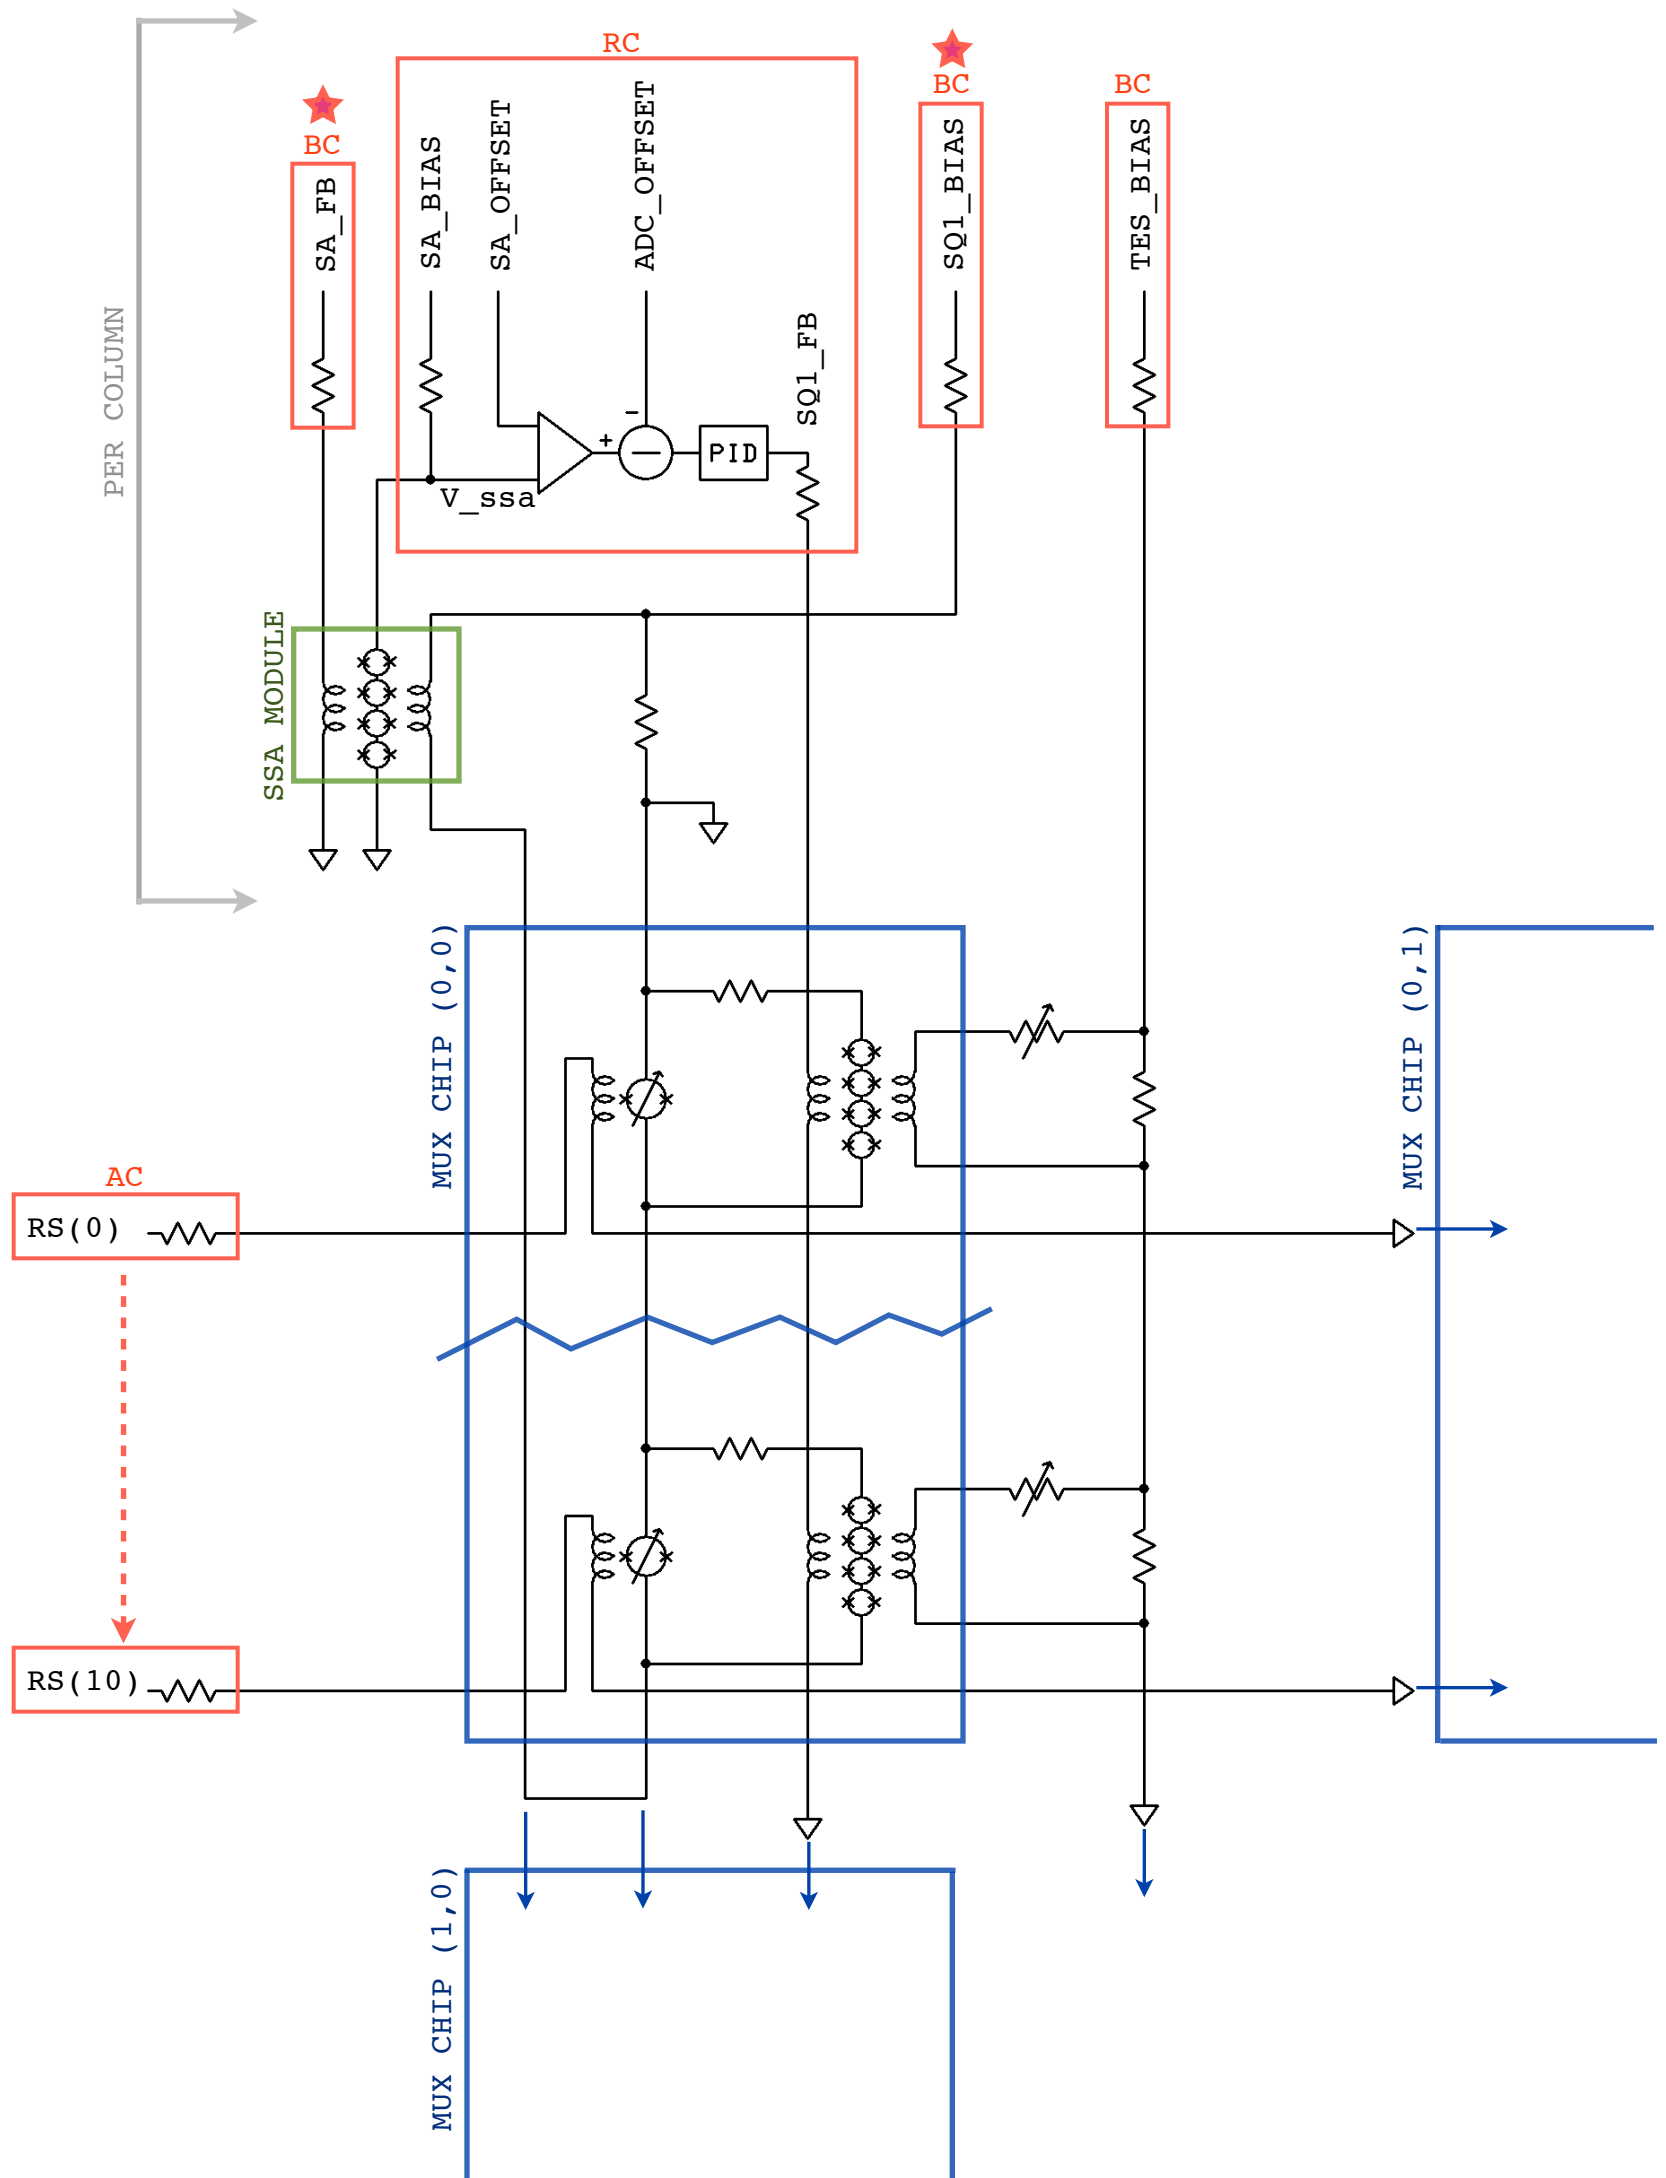

<b>Mux 07a outline</b>		
<b>with MCE, SSA, TES</b>		
Jimmy Grayson	Rev 1.0	
	3/23/2012	

★ = FAST SWITCHING COLUMN BIAS

<b>Mux 11d outline</b>		
<b>with MCE, SSA, TES</b>		
Jimmy Grayson	Rev 1.0	
	3/23/2012	