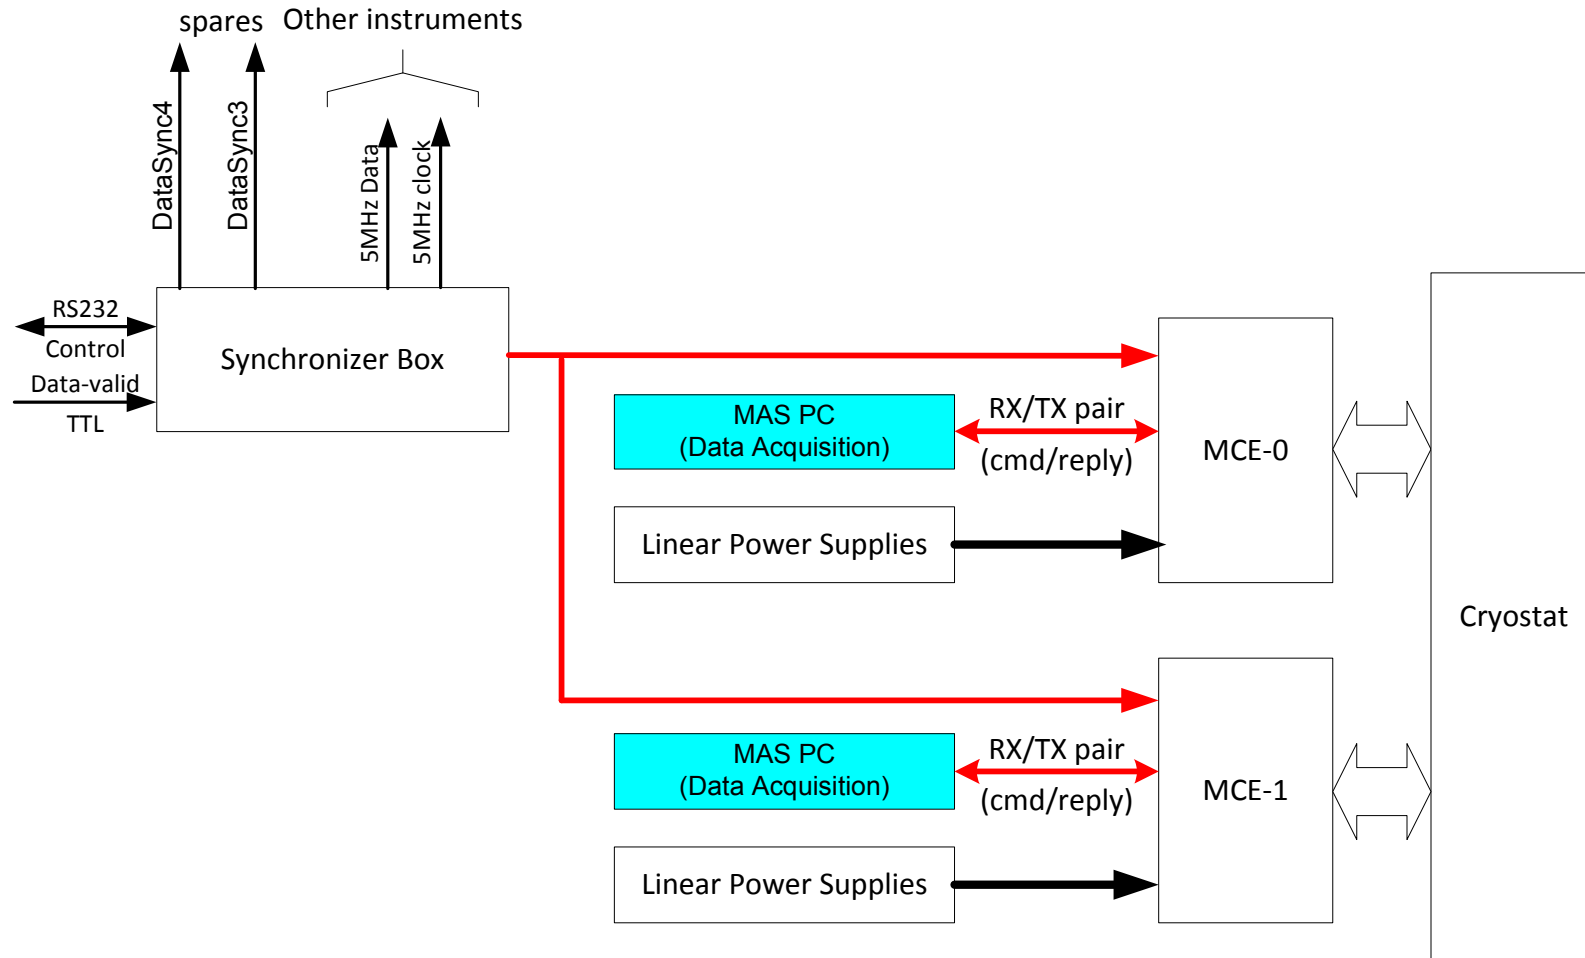

MCE Interfaces

— Optical Fibre
 — Wiring

| | |
|---|---------------|
|  University of British Columbia Physics and Astronomy Dept. | |
| Title Multi-Channel Electronics (MCE) Interfaces | |
| Drawing SC2_ELE_S580_005 | Rev 04 |
| Drawn by MA | Nov. 29, 2010 |