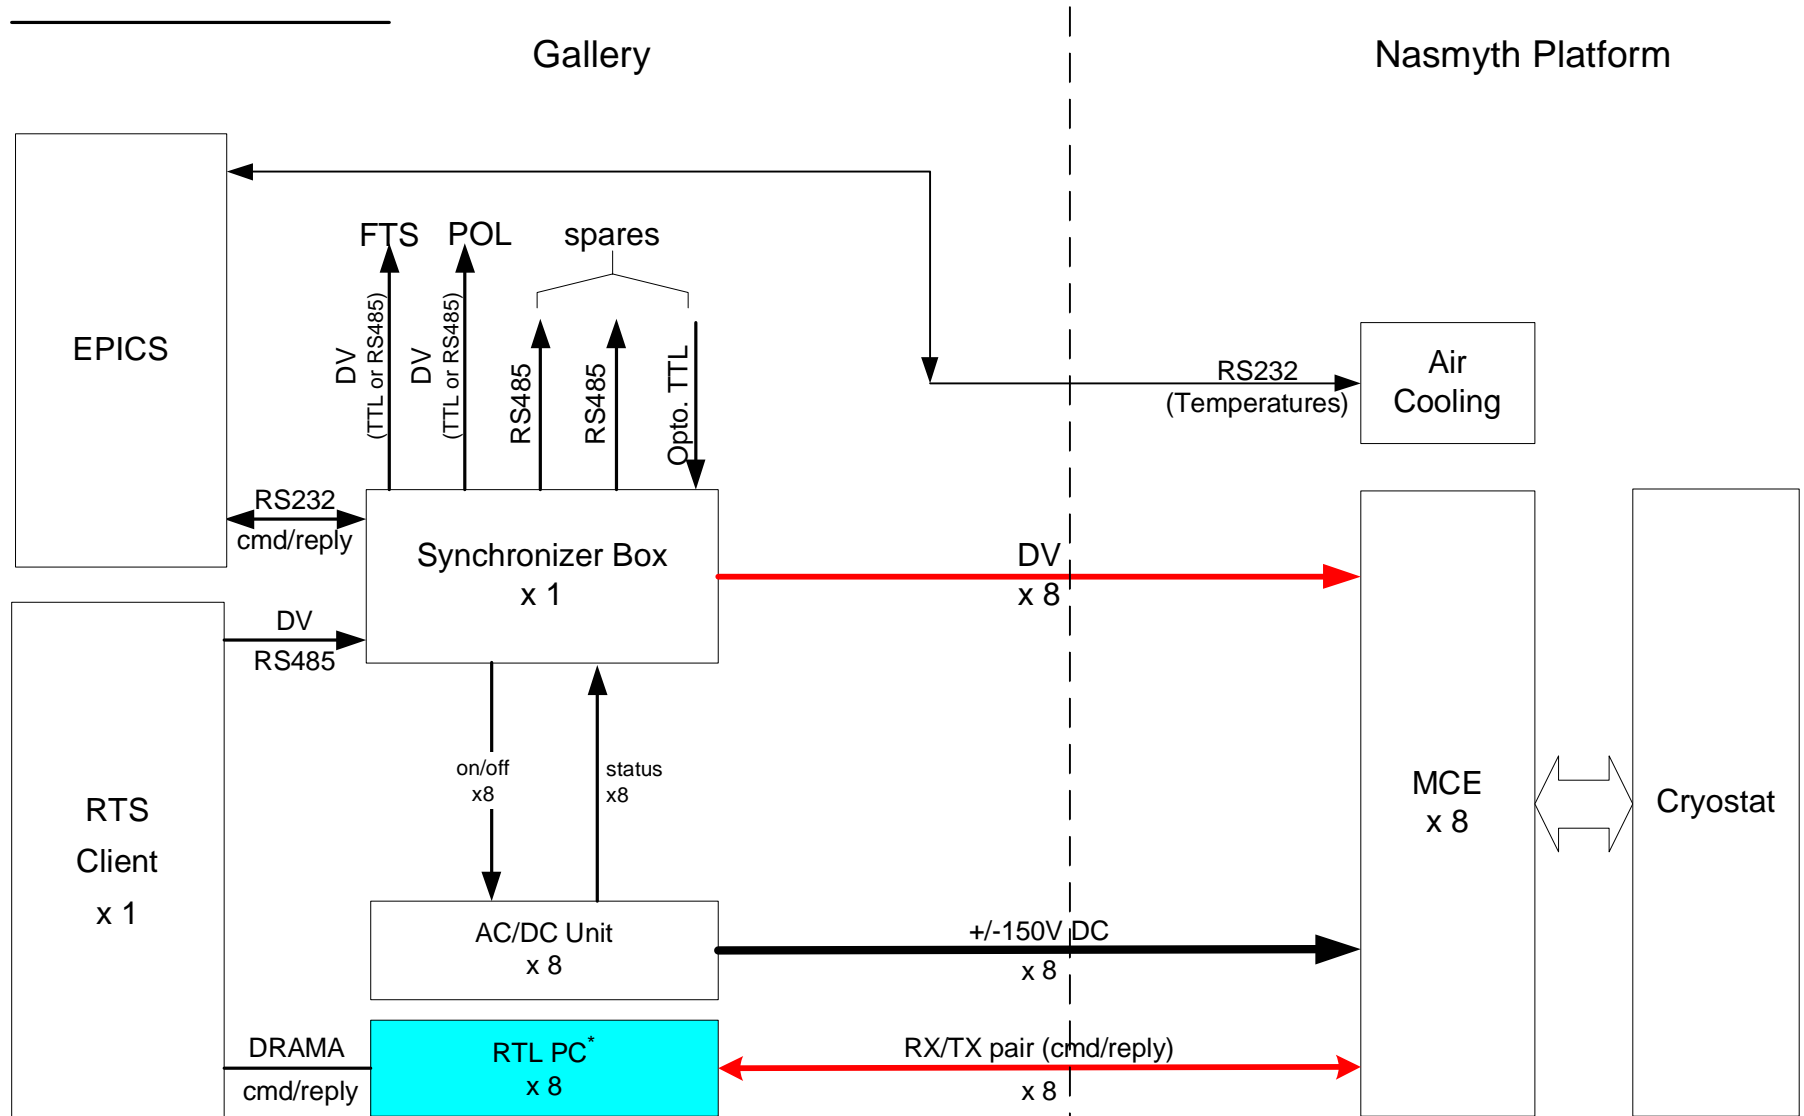

MCE Interfaces

 University of British Columbia Physics and Astronomy Dept.	
Title Multi-Channel Electronics (MCE) Interfaces for SCUBA-2	
Drawing SC2_ELE_S580_005	Rev 02
Drawn by MA	June 26, 2006