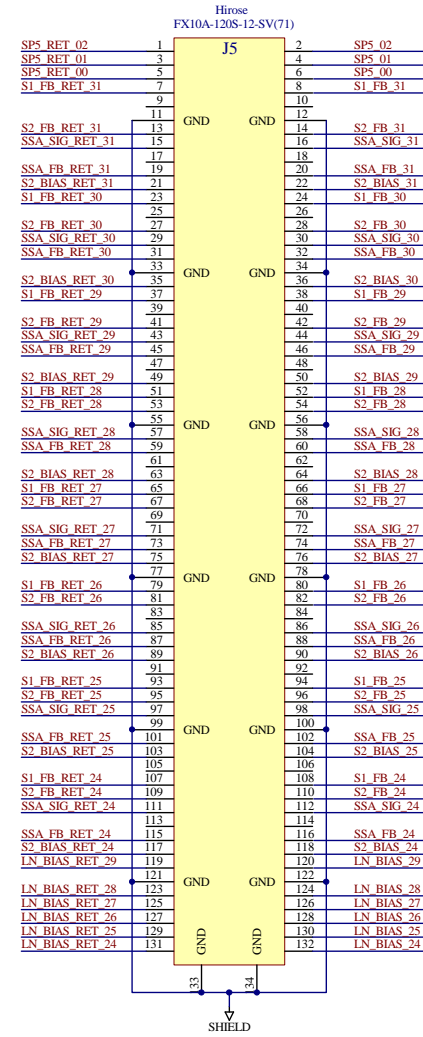

A

B

C

D

Title MCEv2 P2 Filter Board		University of British Columbia Department of Physics & Astronomy MCEv2 Project 6224 Agricultural Road Vancouver BC V6T 1Z1 Canada		
Size: B	Number: ELE-C587-112	Revision: A Iss2	Sheet 1 of 1	
Date: 1/18/2010	Time: 12:00:46 PM	File: C587-112A.SCHDOC		

A

B

C

D

Title MCEv2 P5 Filter Board			University of British Columbia Physics & Astronomy Department SCUBA2 Project 6224 Agricultural Road Vancouver BC V6T 1Z1 Canada		
Size: B	Number: ELE-C587-115	Revision: A			
Date: 1/18/2010	Time: 12:00:46 PM	Sheet 1 of 1			
File: C587_115.SCHDOC					