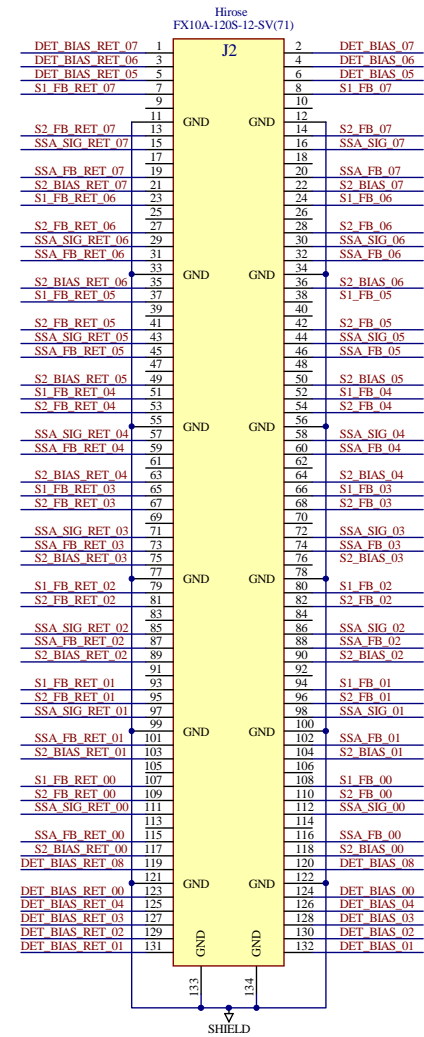

A

B

C

D

Title MCEv2 P2 Filter Board		University of British Columbia Department of Physics & Astronomy MCEv2 Project 6224 Agricultural Road Vancouver BC V6T 1Z1 Canada		
Size: B	Number: ELE-C587-112	Revision: A Iss2	Sheet 1 of 1	
Date: 1/18/2010	Time: 12:00:46 PM	File: C587-112A.SCHDOC		

A

B

C

D

Title MCEv2 P5 Filter Board			University of British Columbia Physics & Astronomy Department SCUBA2 Project 6224 Agricultural Road Vancouver BC V6T 1Z1 Canada		
Size: B	Number: ELE-C587-115	Revision: A			
Date: 1/18/2010	Time: 12:00:46 PM	Sheet 1 of 1			
File: C587_115.SCHDOC					