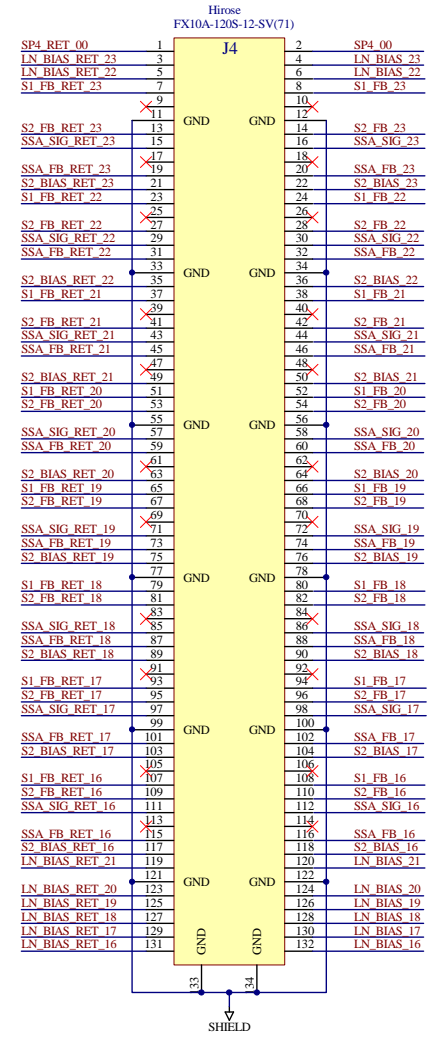

A

B

C

D

Title MCEv2 P2 Filter Board		University of British Columbia Department of Physics & Astronomy MCEv2 Project 6224 Agricultural Road Vancouver BC V6T 1Z1 Canada		
Size: B	Number: ELE-C587-112	Revision: A Iss2	Sheet 1 of 1	
Date: 1/18/2010	Time: 12:00:46 PM	File: C587-112A.SCHDOC		

A

B

C

D

Title MCEv2 P5 Filter Board			University of British Columbia Physics & Astronomy Department SCUBA2 Project 6224 Agricultural Road Vancouver BC V6T 1Z1 Canada		
Size: B	Number: ELE-C587-115	Revision: A			
Date: 1/18/2010	Time: 12:00:46 PM	Sheet 1 of 1			
File: C587_115.SCHDOC					