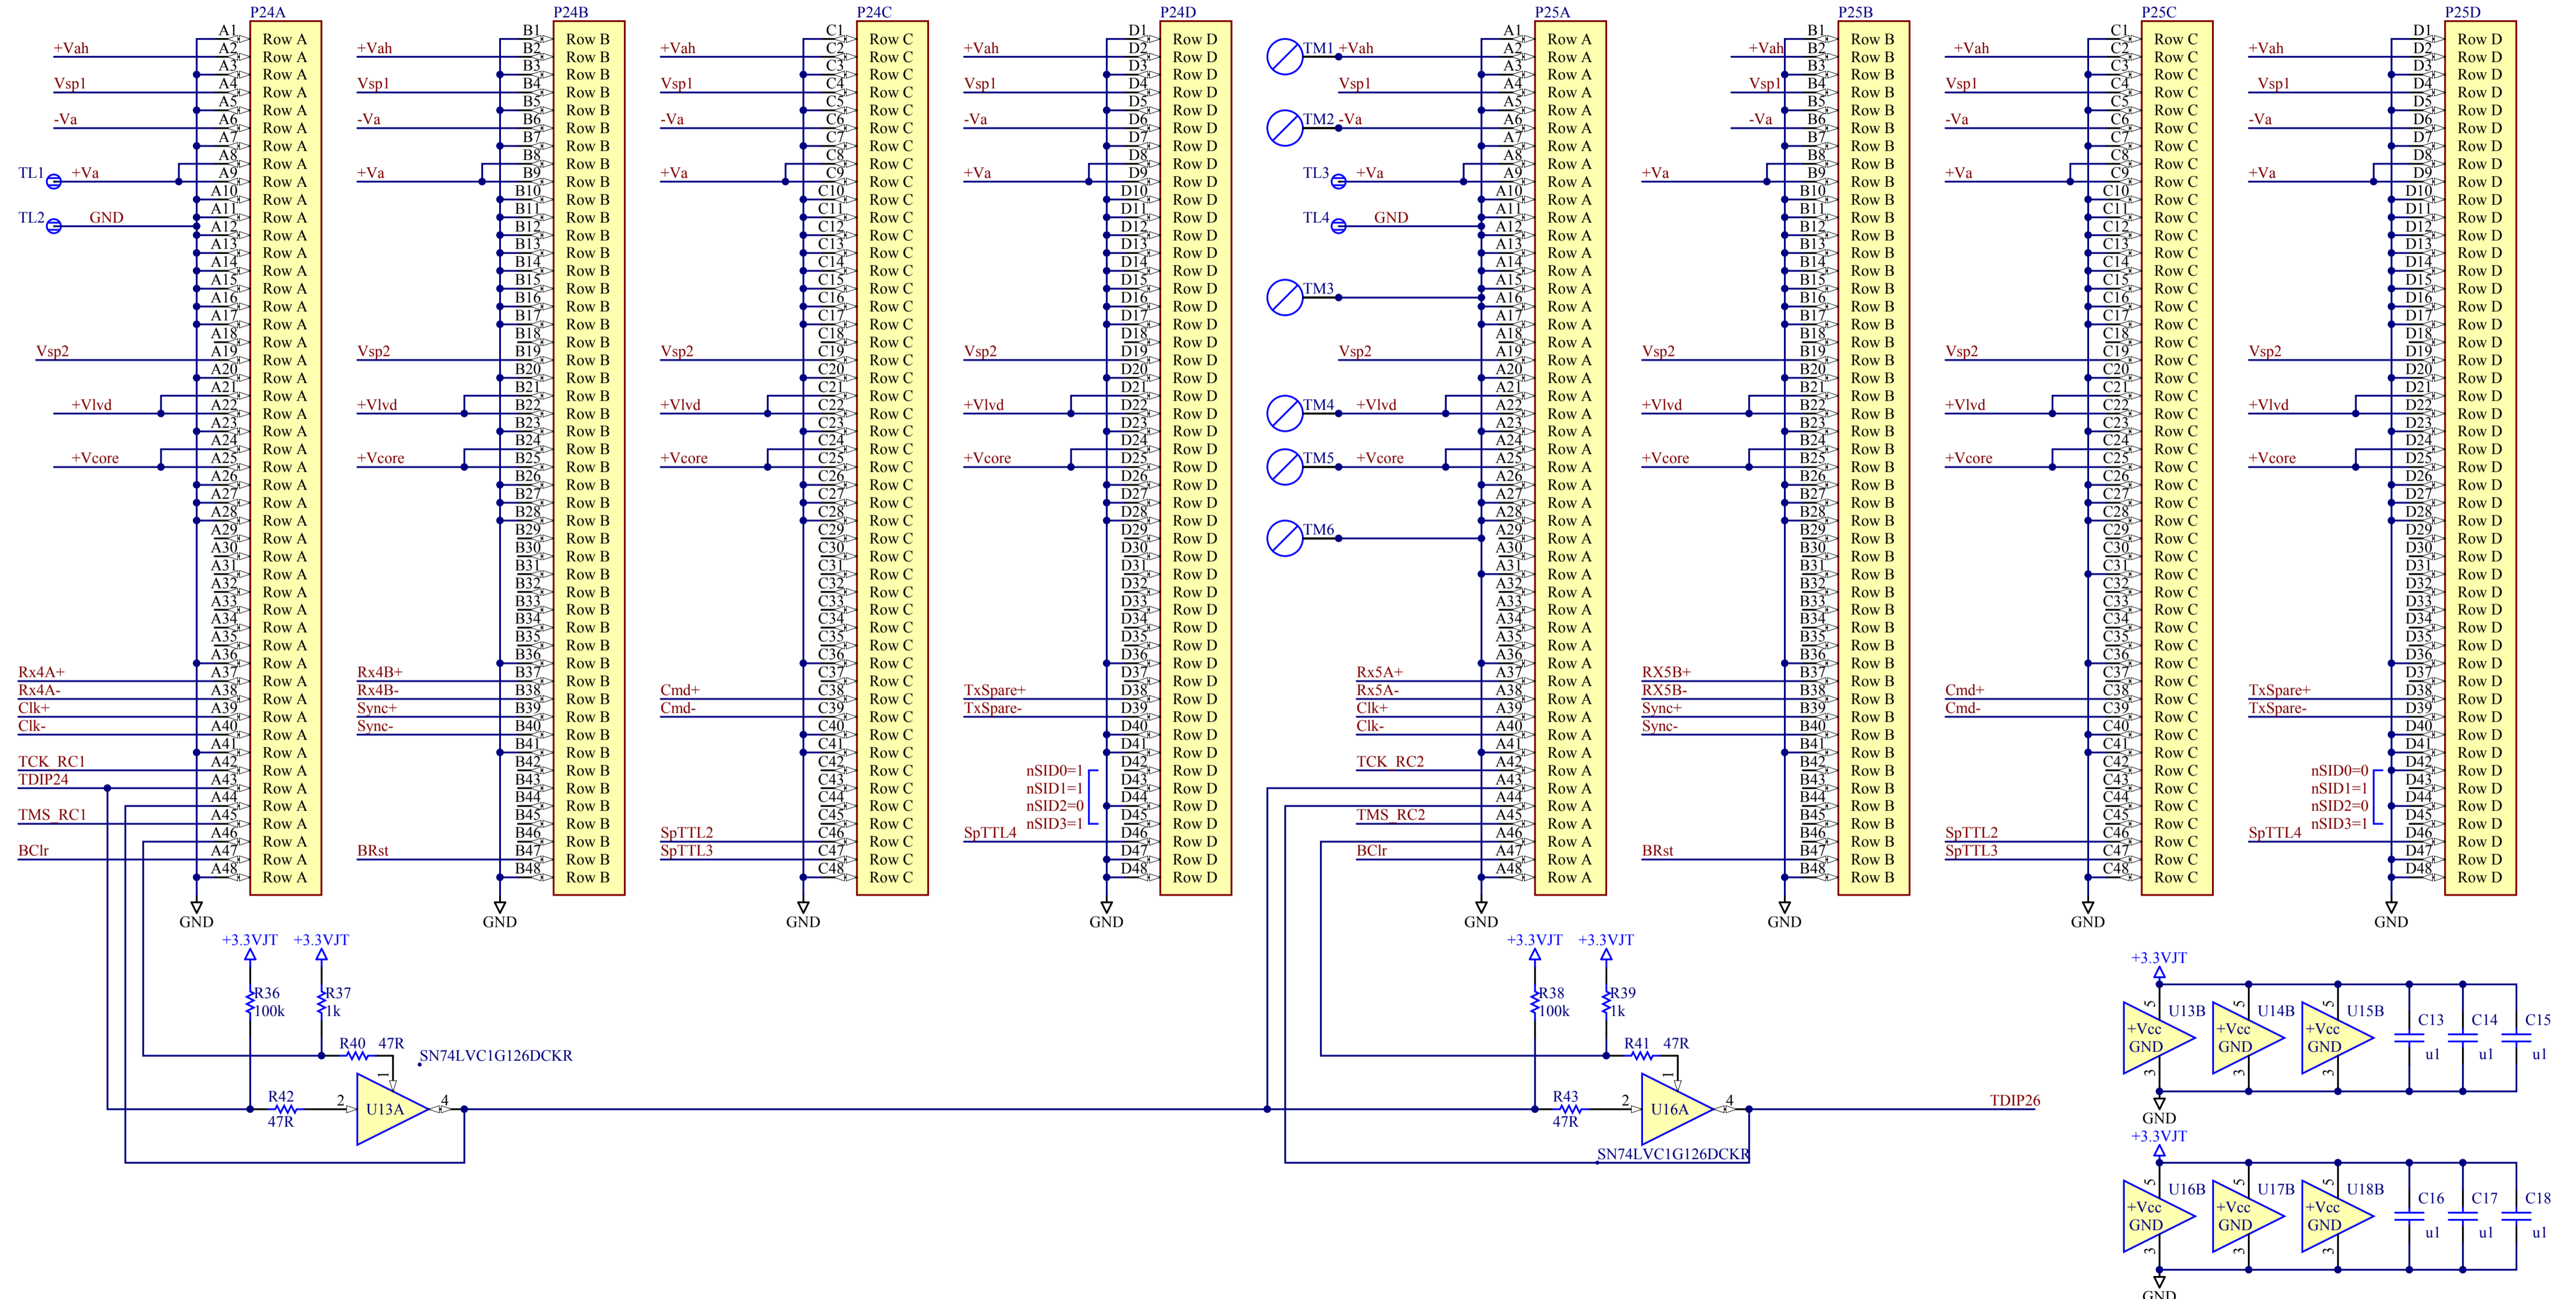

Addr Card- Slot 0

Bias Card 1 - Slot 1

Terminations Placed Close to P20

Bias Card 2 - Slot 2

Bias Card 3- Slot 3

Readout Card 1 - Slot 4

Readout Card 2 - Slot 5

Readout Card 3 - Slot 6

Readout Card 4 - Slot 7

Clock Card - Slot 8