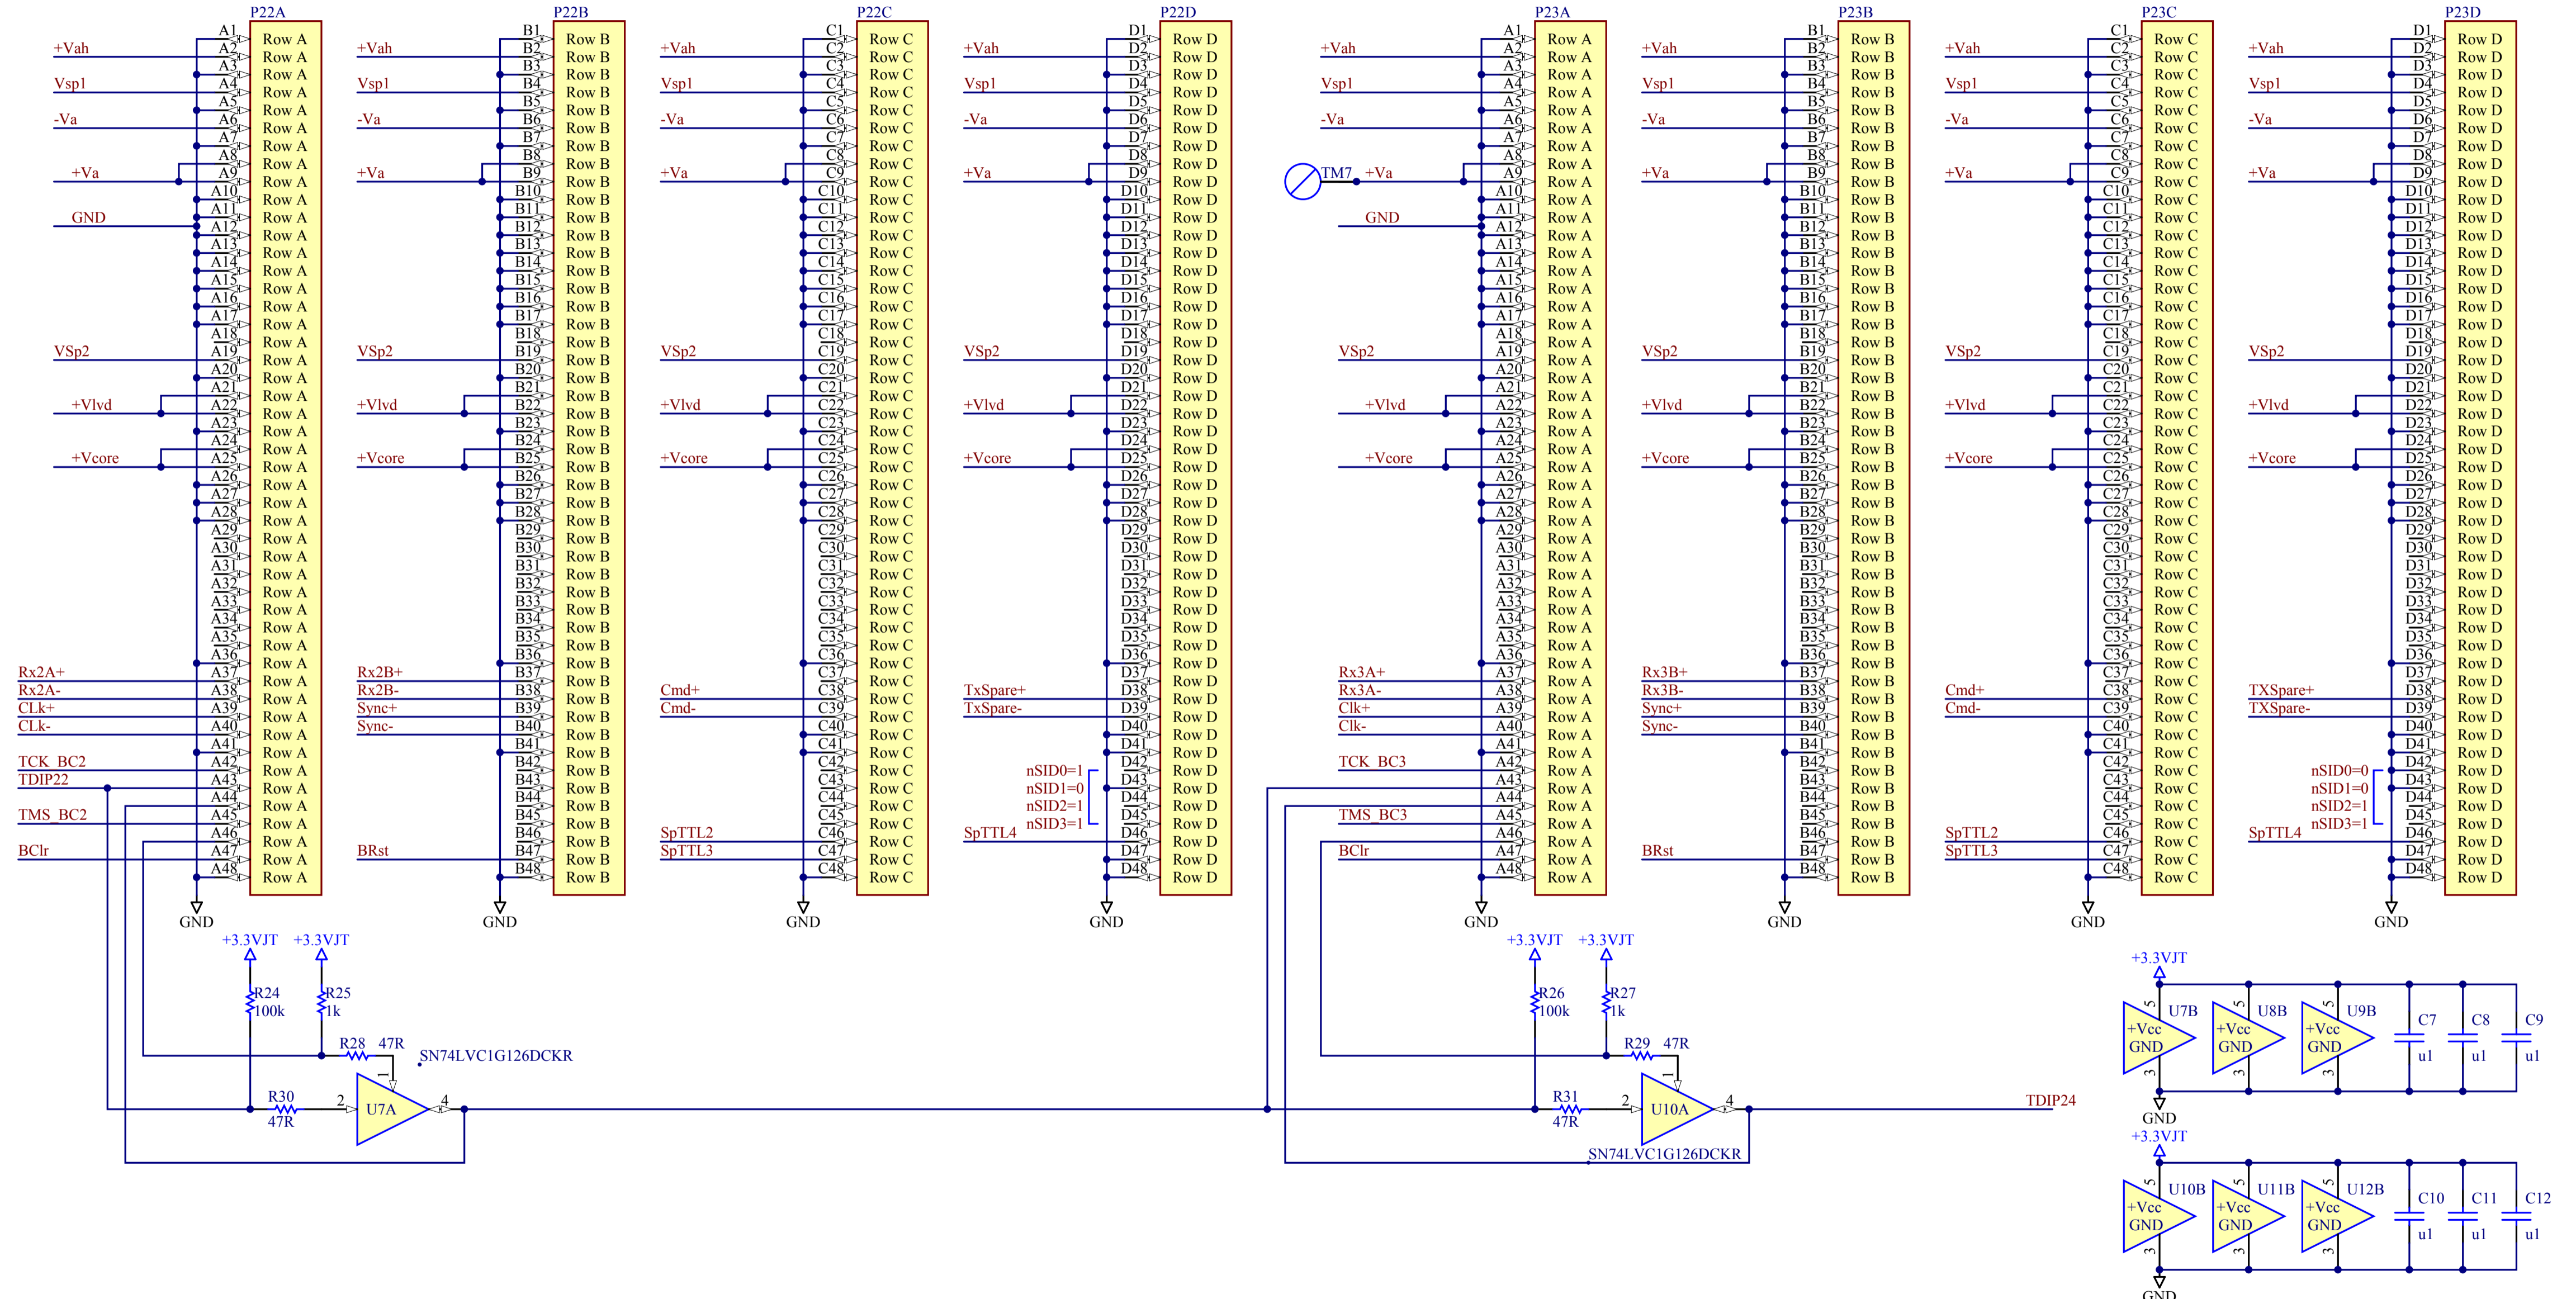

Addr Card- Slot 0

Bias Card 1 - Slot 1

Terminations Placed Close to P20

Bias Card 2 - Slot 2

Bias Card 3- Slot 3

Readout Card 1 - Slot 4

Readout Card 2 - Slot 5

Readout Card 3 - Slot 6

Readout Card 4 - Slot 7

Clock Card - Slot 8