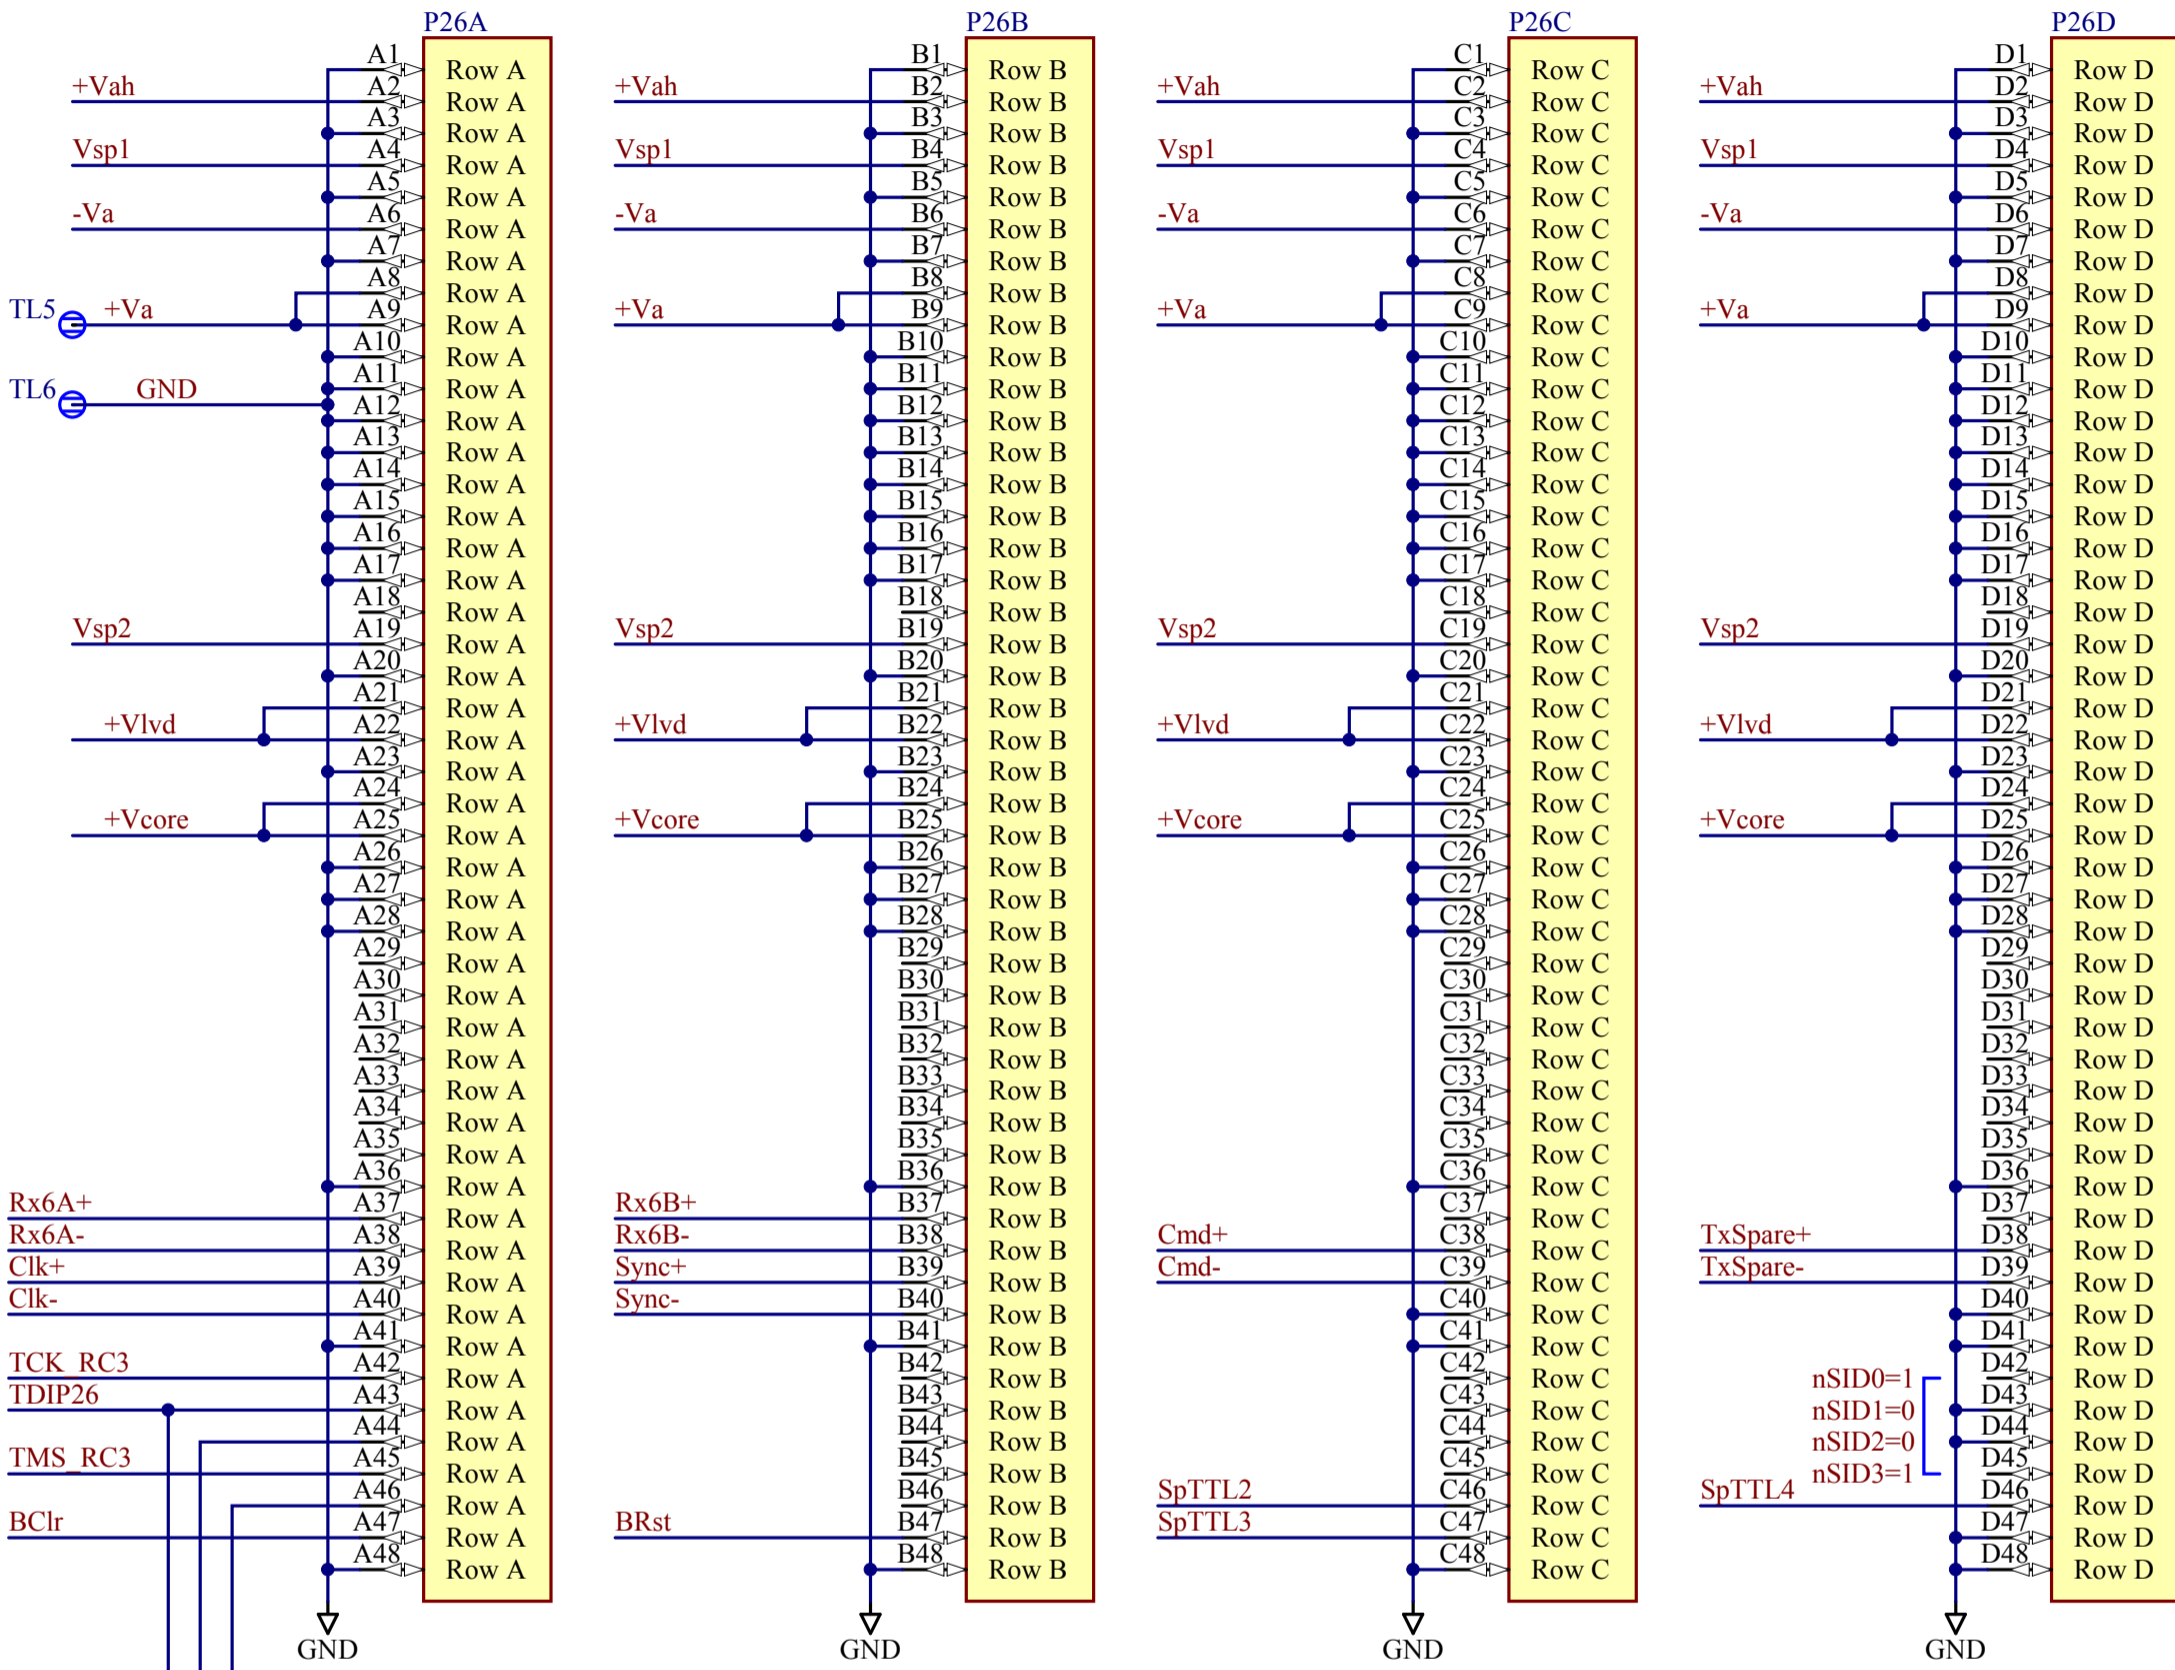

Addr Card- Slot 0

Bias Card 1 - Slot 1

Terminations Placed Close to P20

Bias Card 2 - Slot 2

Bias Card 3- Slot 3

Readout Card 1 - Slot 4

Readout Card 2 - Slot 5

Readout Card 3 - Slot 6

Readout Card 4 - Slot 7

Clock Card - Slot 8