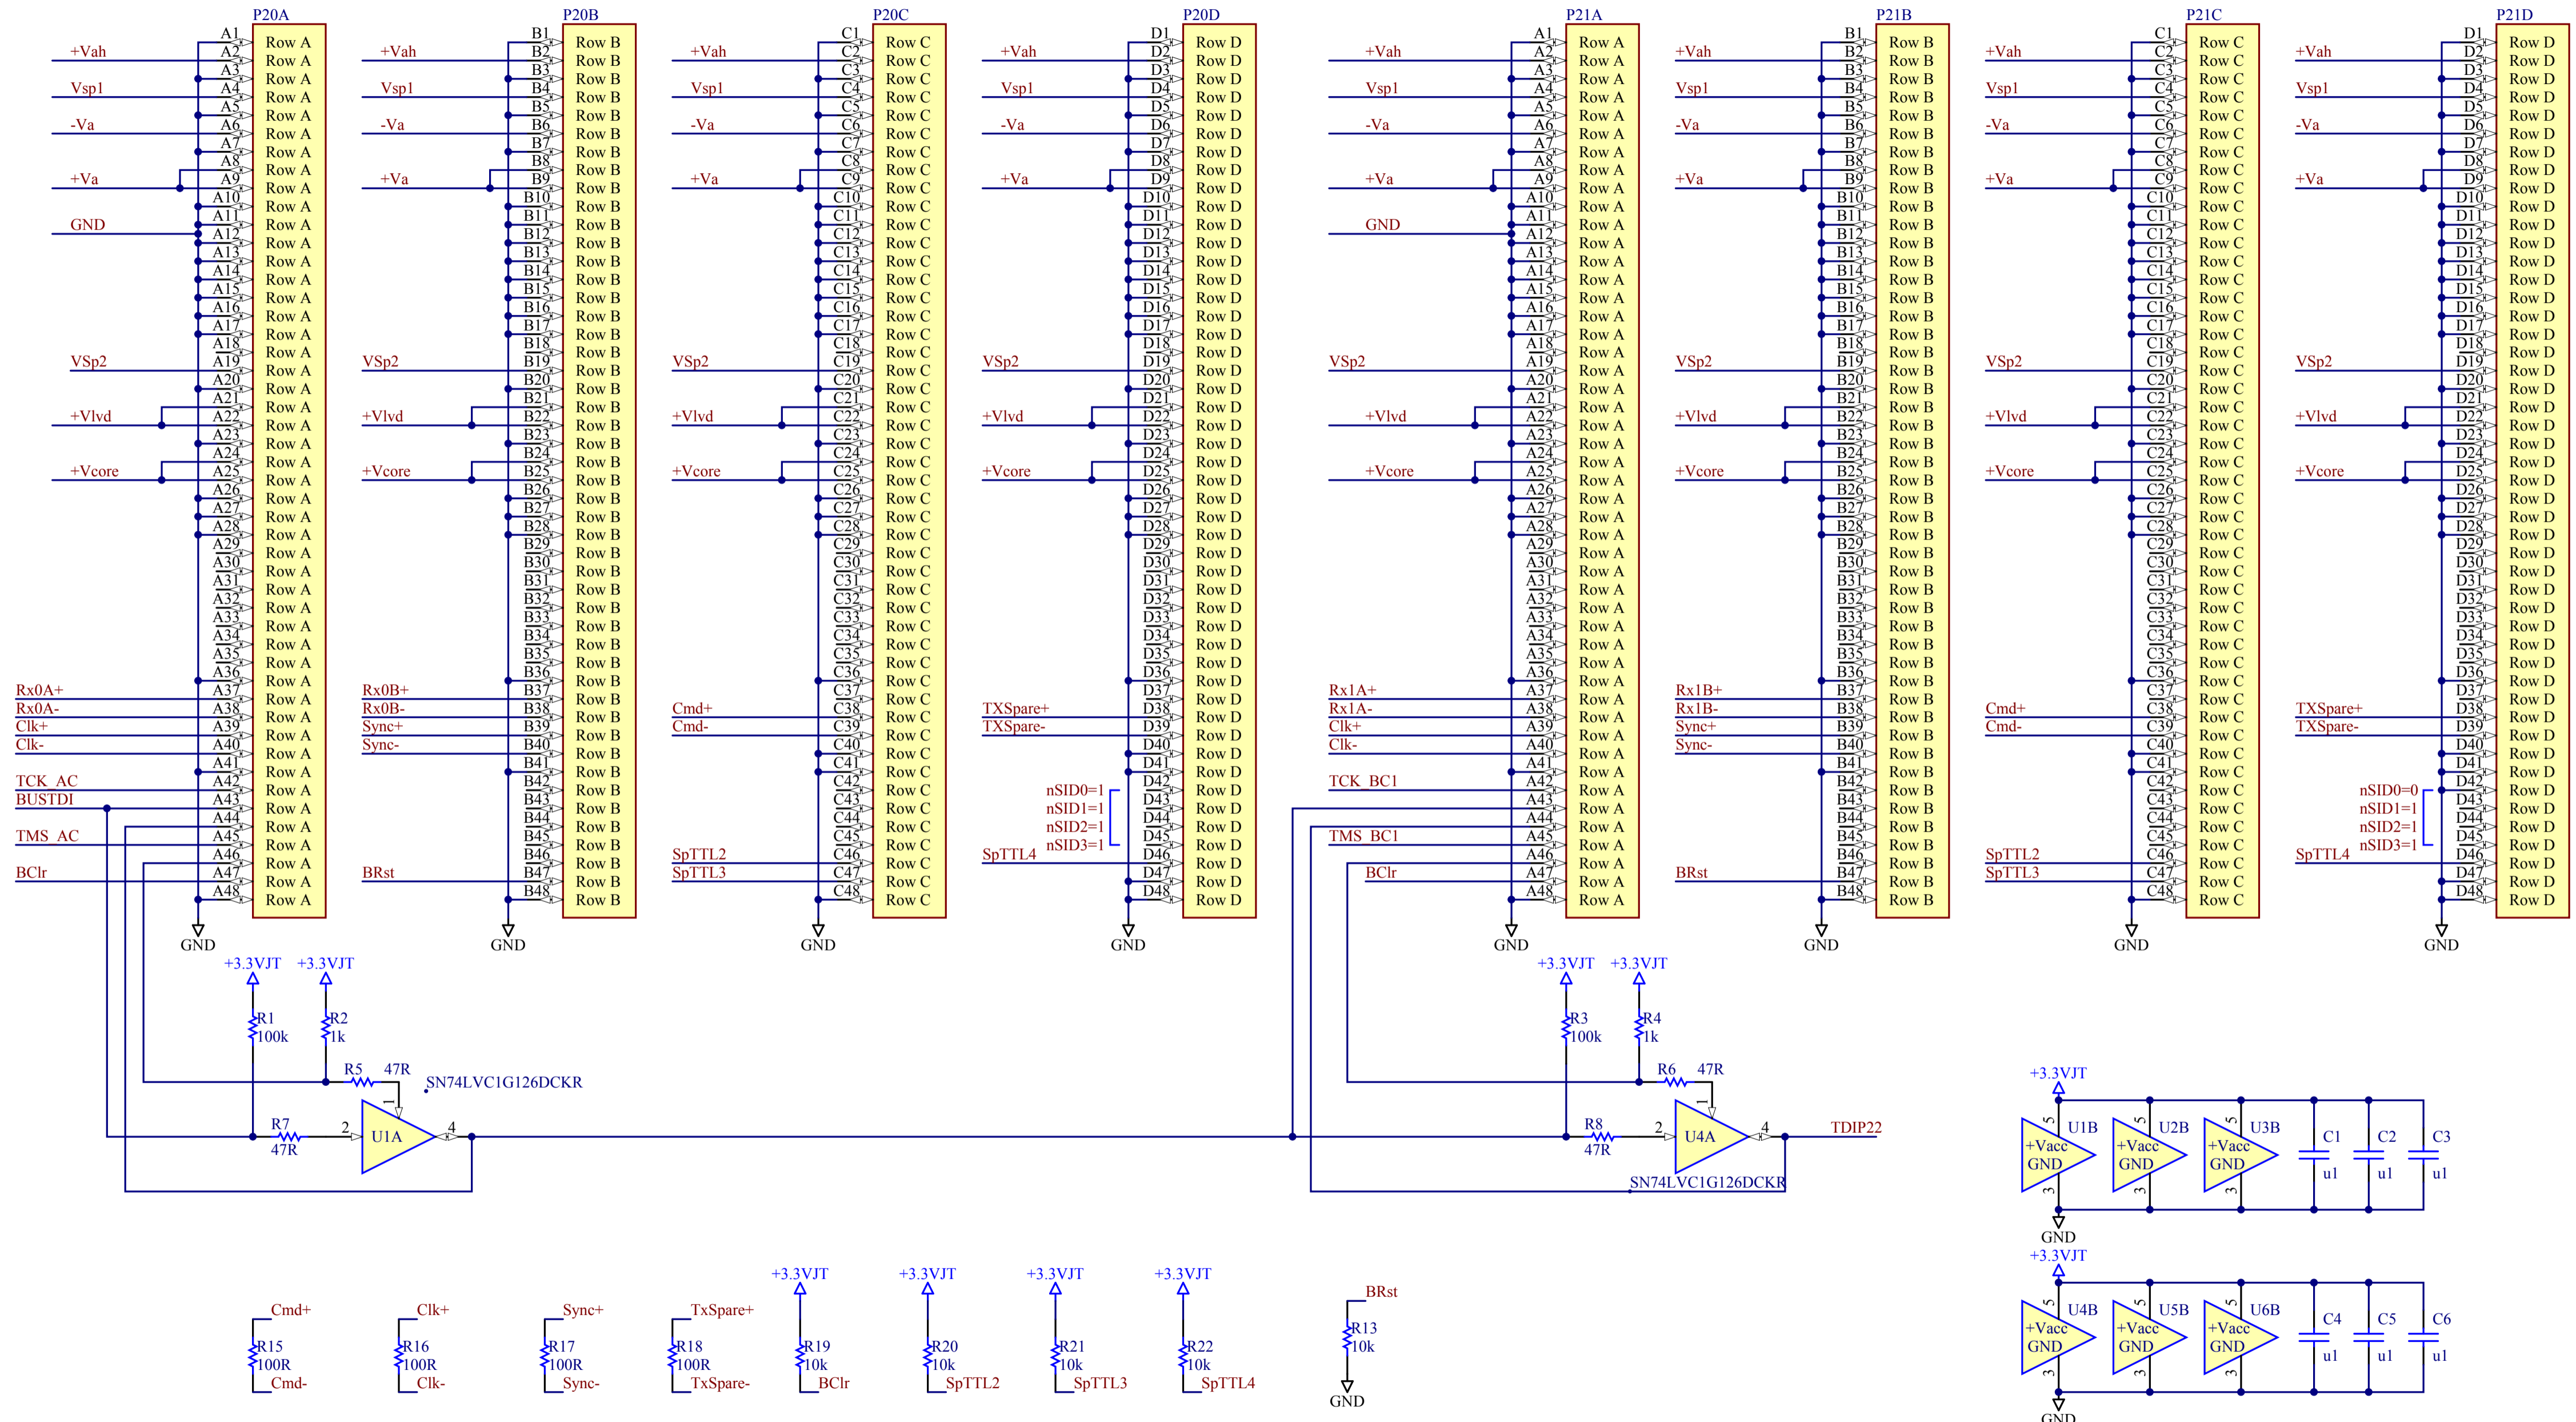

Addr Card- Slot 0

Bias Card 1 - Slot 1

Terminations Placed Close to P20

Bias Card 2 - Slot 2

Bias Card 3- Slot 3

Readout Card 1 - Slot 4

Readout Card 2 - Slot 5

Readout Card 3 - Slot 6

Readout Card 4 - Slot 7

Clock Card - Slot 8