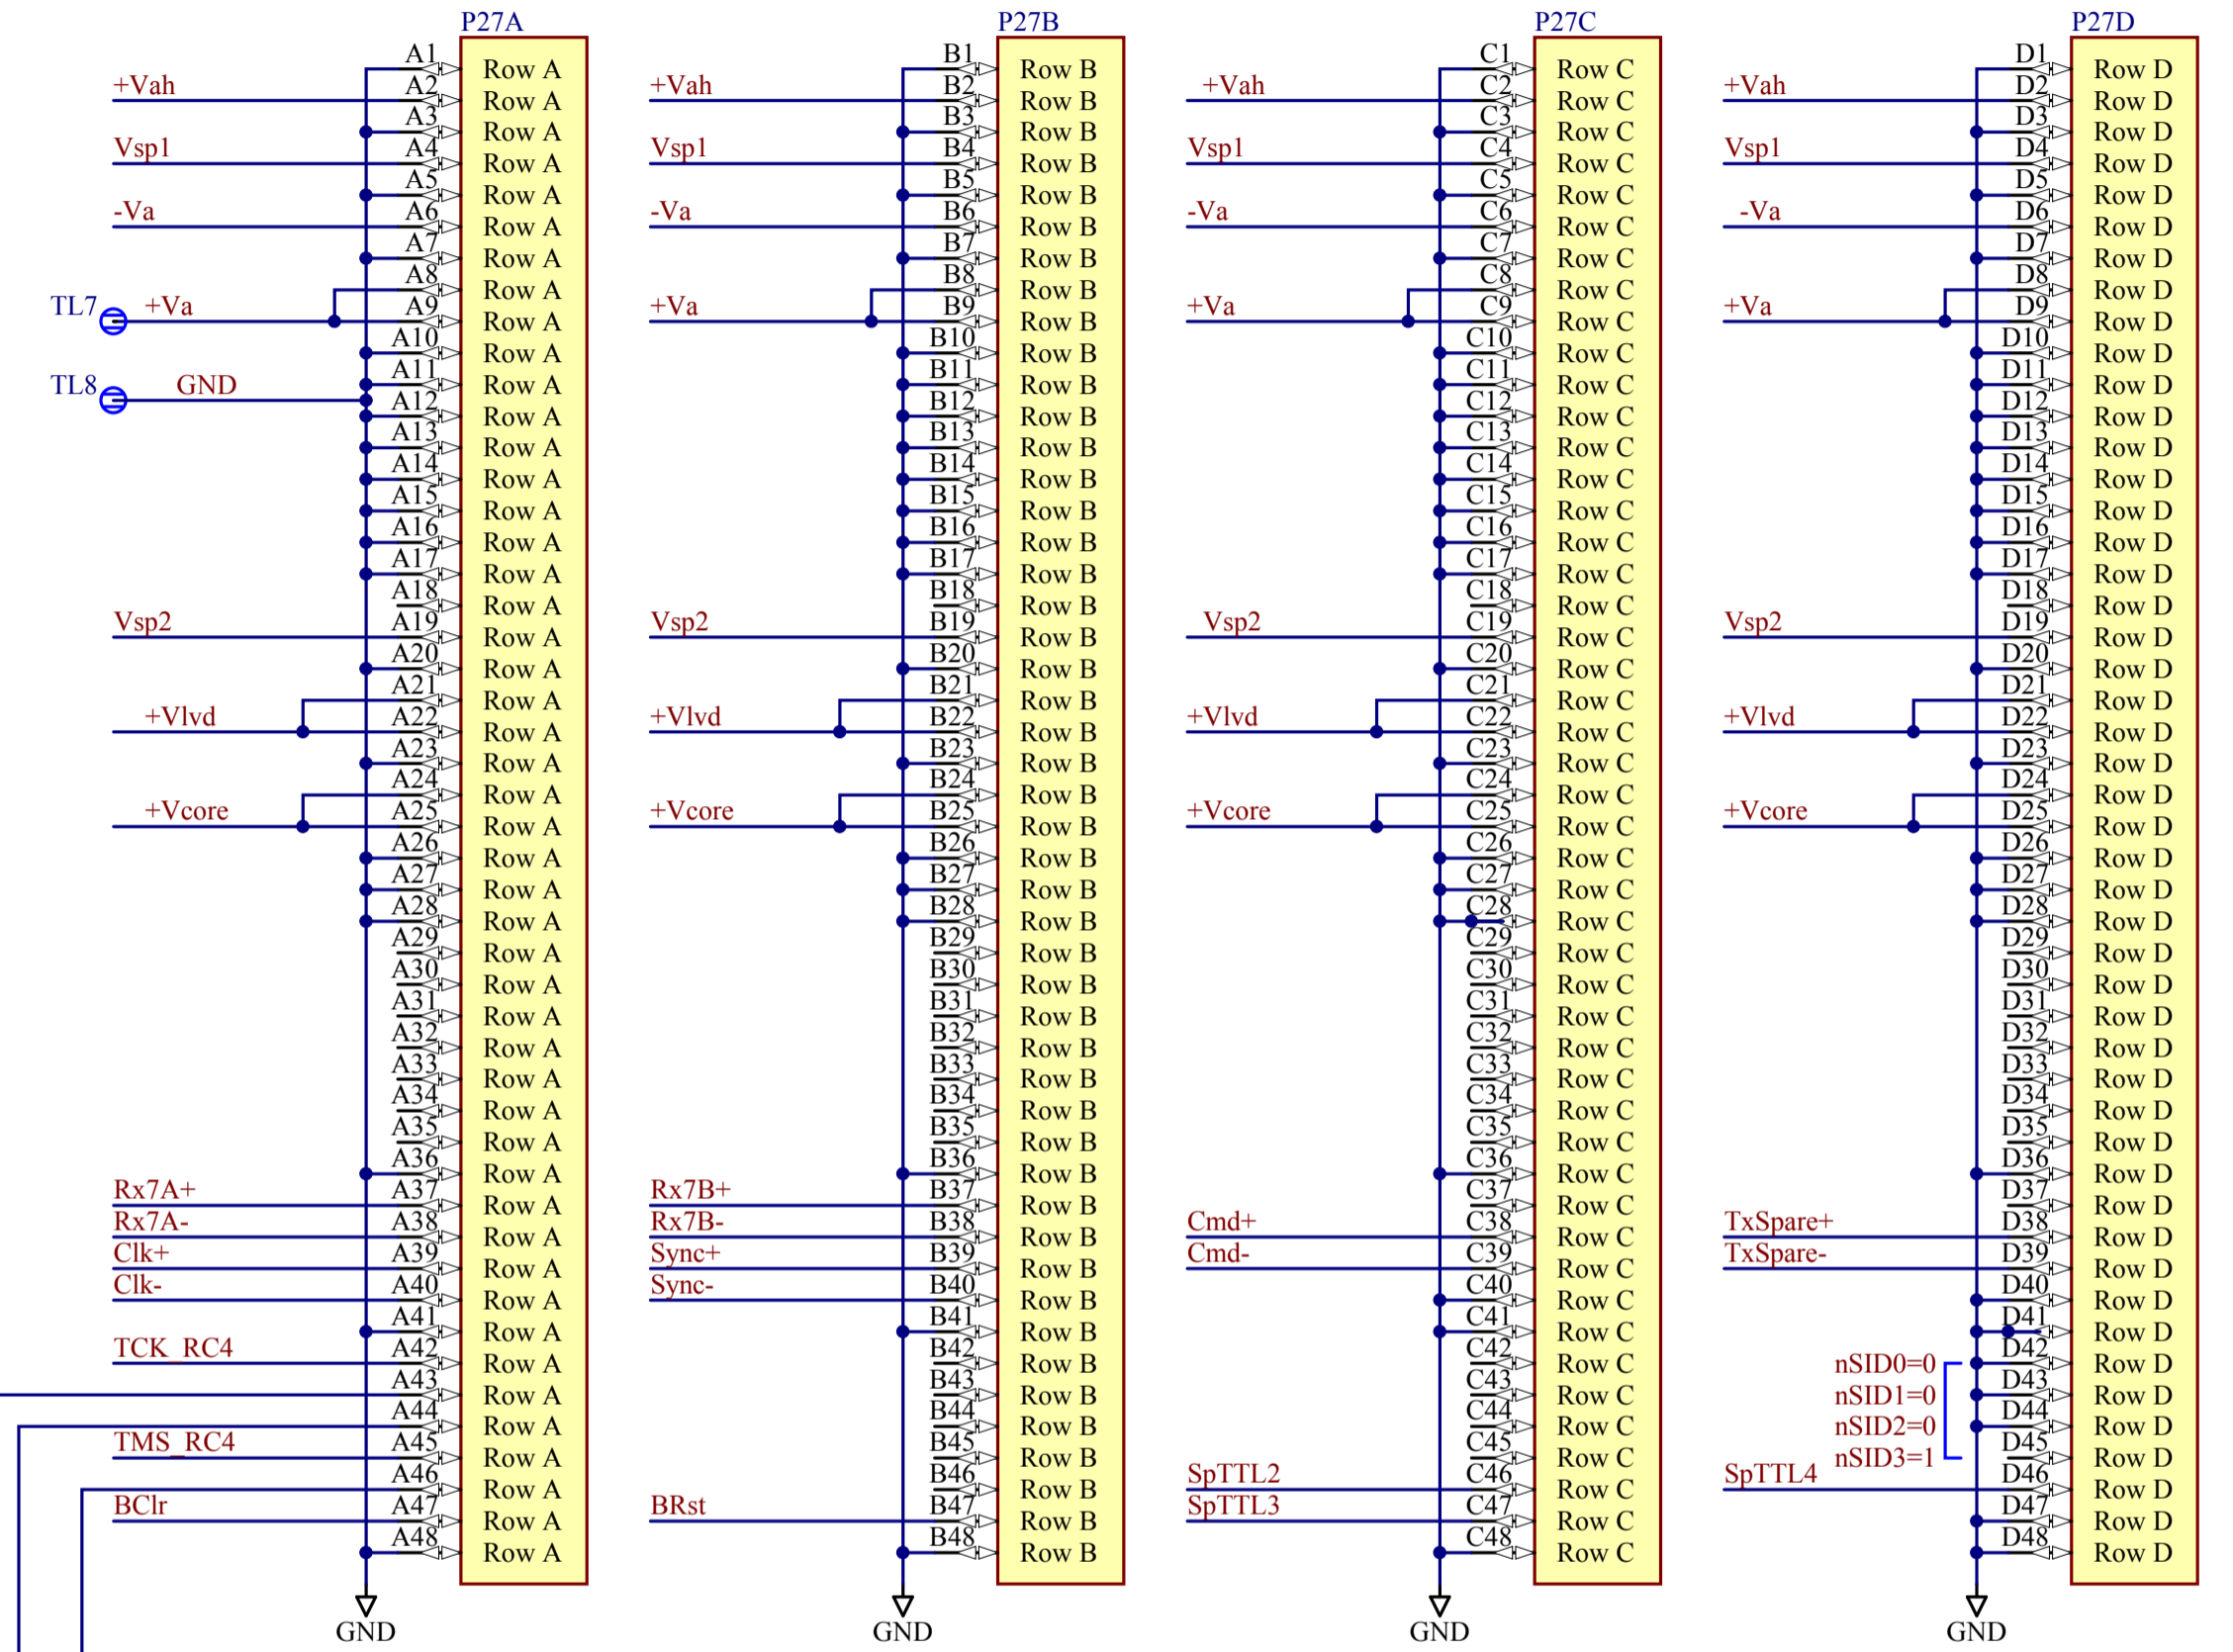

Addr Card- Slot 0

Bias Card 1 - Slot 1

Terminations Placed Close to P20

Bias Card 2 - Slot 2

Bias Card 3- Slot 3

Readout Card 1 - Slot 4

Readout Card 2 - Slot 5

Readout Card 3 - Slot 6

Readout Card 4 - Slot 7

Clock Card - Slot 8