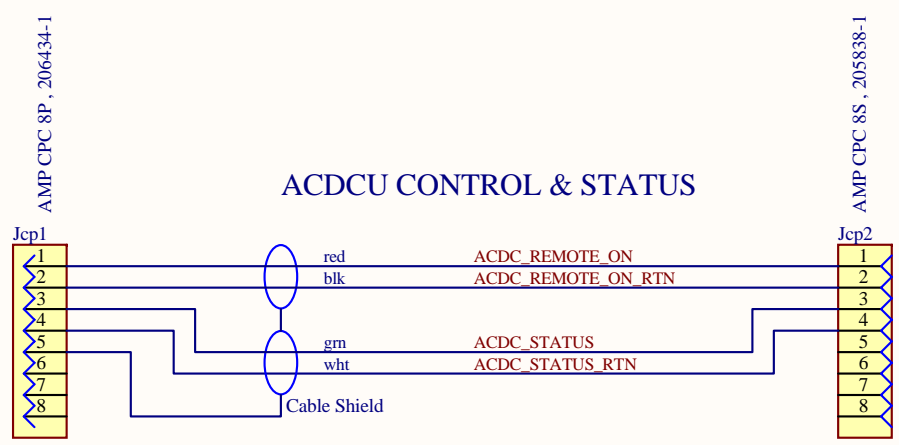

A

A

RS232 RxDx

To PC RS-232

B

B

RTS DATA VALID

9P D Connector_1

C

C

Amp CPC 8S Panel con. 206433-1

SyncBox

To ACDCU

D

D

Title SyncBox : IO Cable Wiring			University of British Columbia Physics & Astronomy Department SCUBA2 Project 6224 Agricultural Road Vancouver BC V6T 1Z1 Canada 
Size: B	Number: SC2_ELE_S589_103	Revision: A	
Date: 6/6/2007	Time: 1:10:18 PM	Sheet 1 of 1	
File: S:\PUBLIC_HTML\sc2mce\system\sync_box\design\docs\S589-103_SYNCBOX_IO_CABLE_WIRING.SCHDOC			