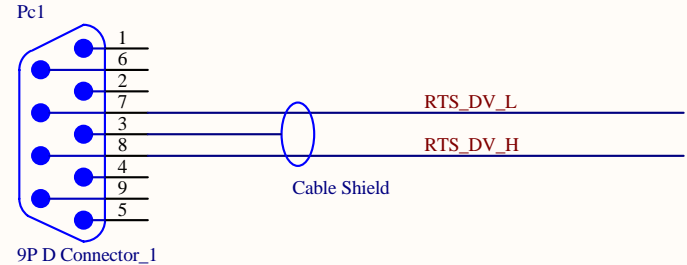

A

A

RS232 RxDx

To PC RS-232

B

B

RTS DATA VALID

9P D Connector_1

C

C

Amp CPC 8S Panel con. 206433-1

SyncBox

To ACDCU

D

D

Title SyncBox : IO Cable Wiring			University of British Columbia Physics & Astronomy Department SCUBA2 Project 6224 Agricultural Road Vancouver BC V6T 1Z1 Canada 
Size: B	Number: SC2_ELE_S589_103	Revision: A	
Date: 6/6/2007	Time: 1:10:18 PM	Sheet 1 of 1	
File: S:\PUBLIC_HTML\sc2mce\system\sync_box\design\docs\S589-103_SYNCBOX_IO_CABLE_WIRING.SCHDOC			