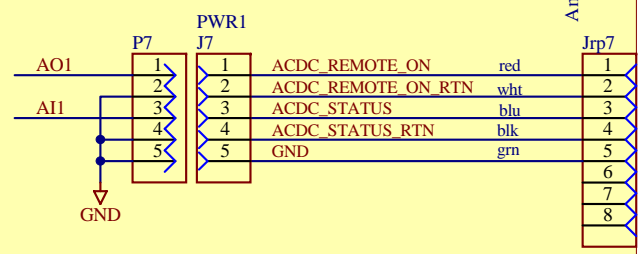

A

A

RS232 RxDx

To PC RS-232

B

B

RTS DATA VALID

9P D Connector_1

C

C

Amp CPC 8S Panel con. 206433-1

SyncBox

To ACDCU

D

D

Title SyncBox : IO Cable Wiring			University of British Columbia Physics & Astronomy Department SCUBA2 Project 6224 Agricultural Road Vancouver BC V6T 1Z1 Canada 
Size: B	Number: SC2_ELE_S589_103	Revision: A	
Date: 6/6/2007	Time: 1:10:18 PM	Sheet 1 of 1	
File: S:\PUBLIC_HTML\sc2mce\system\sync_box\design\docs\S589-103_SYNCBOX_IO_CABLE_WIRING.SCHDOC			