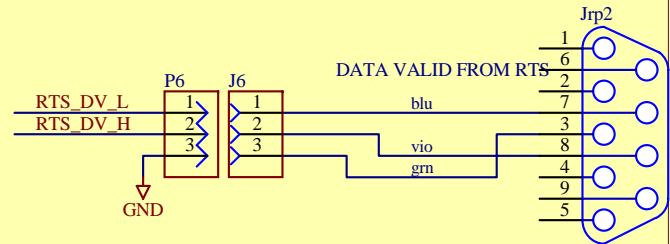

A

A

RS232 RxDx

To PC RS-232

B

B

RTS DATA VALID

9P D Connector_1

C

C

Amp CPC 8S Panel con. 206433-1

SyncBox

To ACDCU

D

D

Title SyncBox : IO Cable Wiring			University of British Columbia Physics & Astronomy Department SCUBA2 Project 6224 Agricultural Road Vancouver BC V6T 1Z1 Canada 
Size: B	Number: SC2_ELE_S589_103	Revision: A	
Date: 6/6/2007	Time: 1:10:18 PM	Sheet 1 of 1	
File: S:\PUBLIC_HTML\sc2mce\system\sync_box\design\docs\S589-103_SYNCBOX_IO_CABLE_WIRING.SCHDOC			