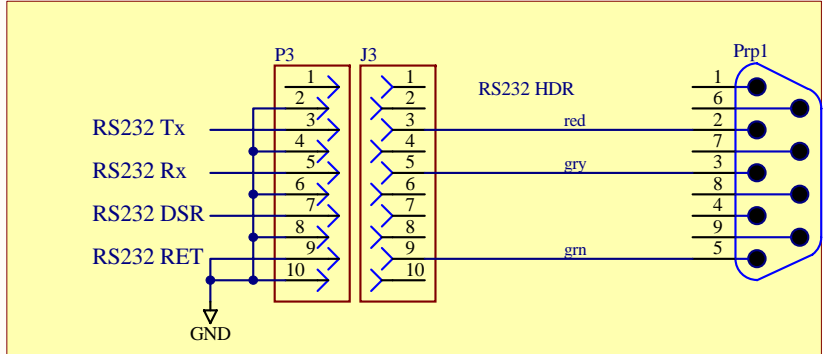

A

A

RS232 RxDx

To PC RS-232

B

B

RTS DATA VALID

9P D Connector_1

C

C

Amp CPC 8S Panel con. 206433-1

SyncBox

To ACDCU

D

D

Title SyncBox : IO Cable Wiring			University of British Columbia Physics & Astronomy Department SCUBA2 Project 6224 Agricultural Road Vancouver BC V6T 1Z1 Canada 
Size: B	Number: SC2_ELE_S589_103	Revision: A	
Date: 6/6/2007	Time: 1:10:18 PM	Sheet 1 of 1	
File: S:\PUBLIC_HTML\sc2mce\system\sync_box\design\docs\S589-103_SYNCBOX_IO_CABLE_WIRING.SCHDOC			