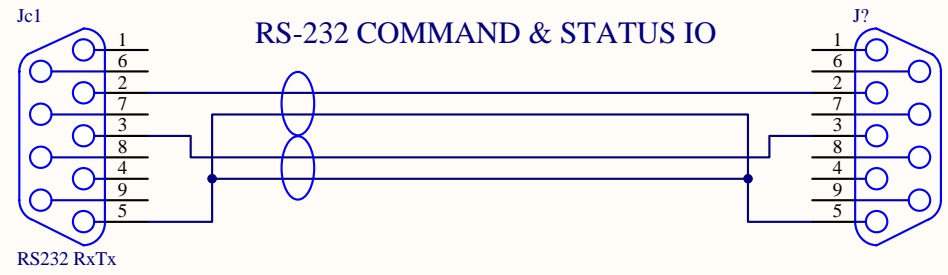

A

A

RS232 RxDx

To PC RS-232

B

B

RTS DATA VALID

9P D Connector_1

C

C

Amp CPC 8S Panel con. 206433-1

SyncBox

To ACDCU

D

D

Title SyncBox : IO Cable Wiring			University of British Columbia Physics & Astronomy Department SCUBA2 Project 6224 Agricultural Road Vancouver BC V6T 1Z1 Canada 
Size: B	Number: SC2_ELE_S589_103	Revision: A	
Date: 6/6/2007	Time: 1:10:18 PM	Sheet 1 of 1	
File: S:\PUBLIC_HTML\sc2mce\system\sync_box\design\docs\S589-103_SYNCBOX_IO_CABLE_WIRING.SCHDOC			