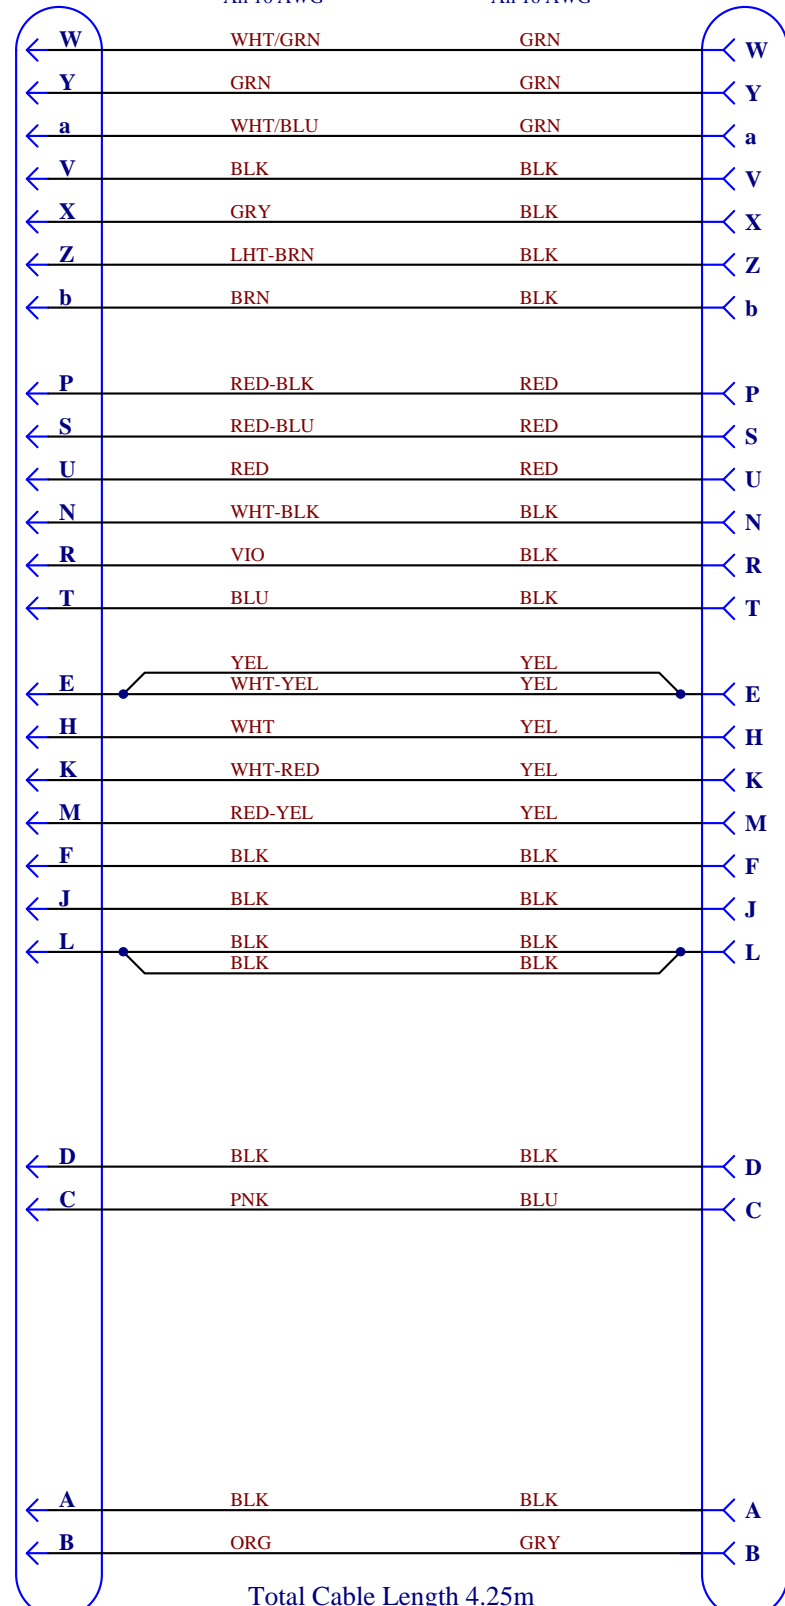

Multi-Conductor Cable (20)
Colors + 6 Black Ground Wires
All 16 AWG OR Alternate Cable
Individual Wires
All 16 AWG

See Drawing MEC-C580-199 for Details

MRA-34PJ
(Cable Mount)
Power Supply End
Jack Posts & Shroud

Total Cable Length 4.25m
Covered with
Alpha Wire GRP-180-1/2
Expandable Sleeving

MRA-34S
(Cable Mount)
Subrack End - Guide Posts
MS Strain Relief

Title SCUBA2 Linear Power Supply Cable		University of British Columbia Physics & Astronomy Department MCE Project Lab 6224 Agricultural Road Vancouver BC V6T 1Z1 Canada		
Size: B	Number: ELE_C585-501	Revision: A		
Date: 2012-02-21	Time: 11:20:58 AM	Sheet 1 of 1		
File: ELE-C585-501_RevA_Cable_Linear_Open_Frame.SchDoc				