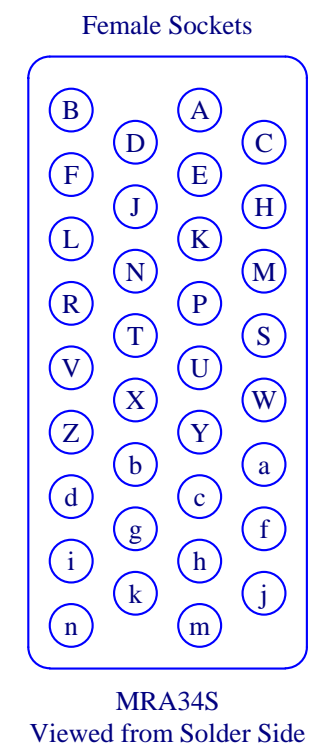

Multi-Conductor Cable (20)
Colors + 6 Black Ground Wires
All 16 AWG OR Alternate Cable
Individual Wires
All 16 AWG

See Drawing MEC-C580-199 for Details

MRA-34PJ
(Cable Mount)
Power Supply End
Jack Posts & Shroud

Total Cable Length 4.25m
Covered with
Alpha Wire GRP-180-1/2
Expandable Sleeving

MRA-34S
(Cable Mount)
Subrack End - Guide Posts
MS Strain Relief

Title SCUBA2 Linear Power Supply Cable		University of British Columbia Physics & Astronomy Department MCE Project Lab 6224 Agricultural Road Vancouver BC V6T 1Z1 Canada		
Size: B	Number: ELE_C585-501	Revision: A		
Date: 2012-02-21	Time: 11:20:58 AM	Sheet 1 of 1		
File: ELE-C585-501_RevA_Cable_Linear_Open_Frame.SchDoc				