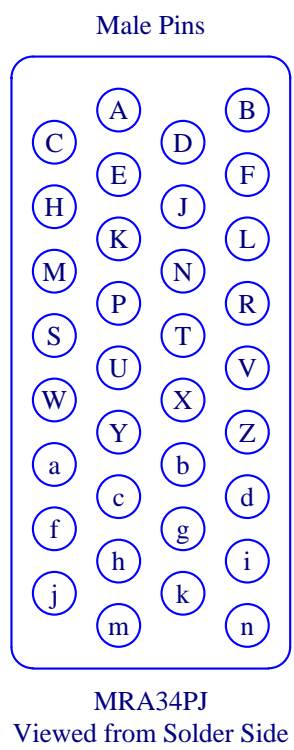

Multi-Conductor Cable (20)
Colors + 6 Black Ground Wires
All 16 AWG OR Alternate Cable
Individual Wires
All 16 AWG

See Drawing MEC-C580-199 for Details

MRA-34PJ
(Cable Mount)
Power Supply End
Jack Posts & Shroud

Total Cable Length 4.25m
Covered with
Alpha Wire GRP-180-1/2
Expandable Sleeving

MRA-34S
(Cable Mount)
Subrack End - Guide Posts
MS Strain Relief

Title SCUBA2 Linear Power Supply Cable		University of British Columbia Physics & Astronomy Department MCE Project Lab 6224 Agricultural Road Vancouver BC V6T 1Z1 Canada		
Size: B	Number: ELE_C585-501	Revision: A		
Date: 2012-02-21	Time: 11:20:58 AM	Sheet 1 of 1		
File: ELE-C585-501_RevA_Cable_Linear_Open_Frame.SchDoc				