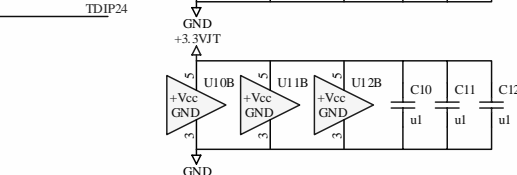

Bias Card 2 - Slot 2

Bias Card 2 - Slot 3

Title		MCE Bus Backplane	
Size:	Number:	Revision:	C
B	SC2_ELE_S586_101		
Date:	Time:	Sheet	2 of 5
9/14/2006	12:34:23 PM		
File:		S586_101_S2_SchDoc	

University of British Columbia
Physics & Astronomy Department
SCU842 Project
6224 Agricultural Road
Vancouver BC V6T 1Z1 Canada