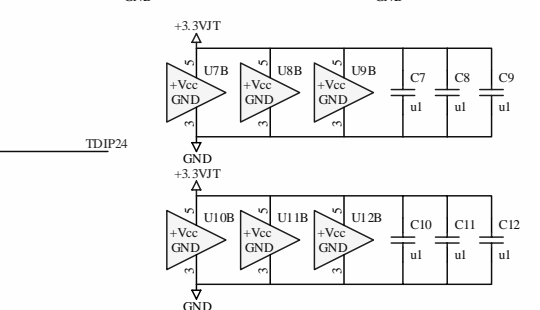

Bias Card 2 - Slot 2

Bias Card 2 - Slot 3

Title		MCE Bus Backplane	
Size:	Number:	Revision:	C
B	SC2_ELE_S586_101		
Date:	Time:	Sheet	2 of 5
9/14/2006	12:34:23 PM		
File:		S586_101_S2_SchDoc	

University of British Columbia
Physics & Astronomy Department
SCU842 Project
6224 Agricultural Road
Vancouver BC V6T 1Z1 Canada