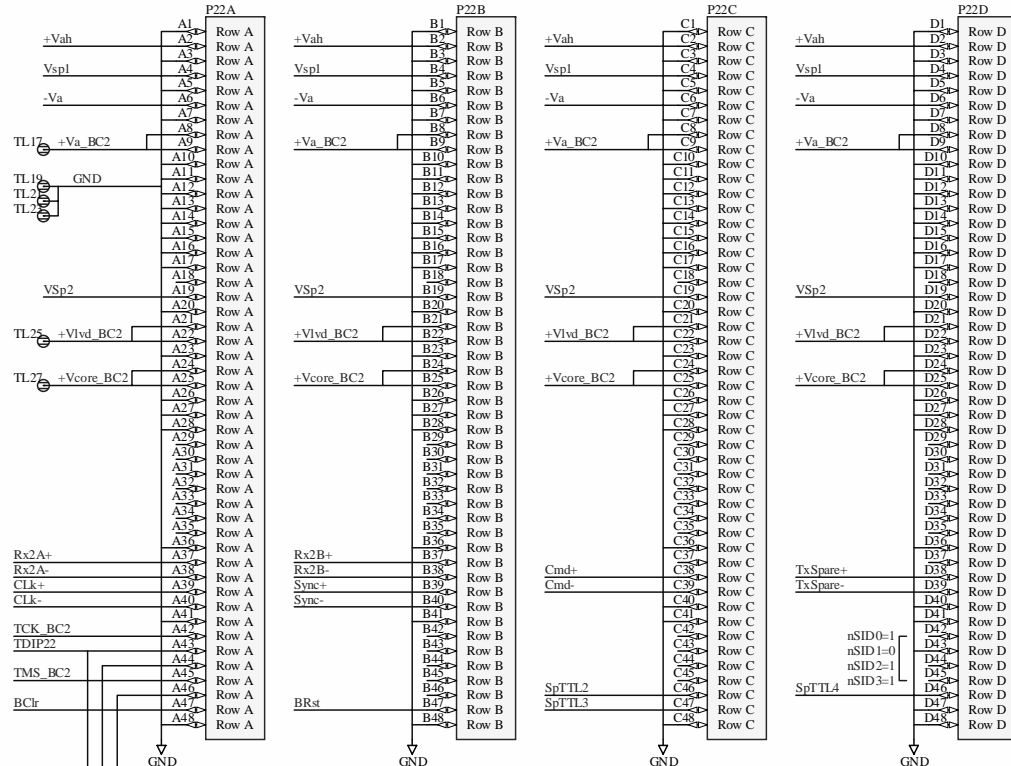

Bias Card 2 - Slot 2

Bias Card 2 - Slot 3

Title		MCE Bus Backplane	
Size:	Number:	Revision:	C
B	SC2_ELE_S586_101		
Date:	Time:	Sheet	2 of 5
9/14/2006	12:34:23 PM		
File:		S586_101_S2_SchDoc	

University of British Columbia
Physics & Astronomy Department
SCU842 Project
6224 Agricultural Road
Vancouver BC V6T 1Z1 Canada