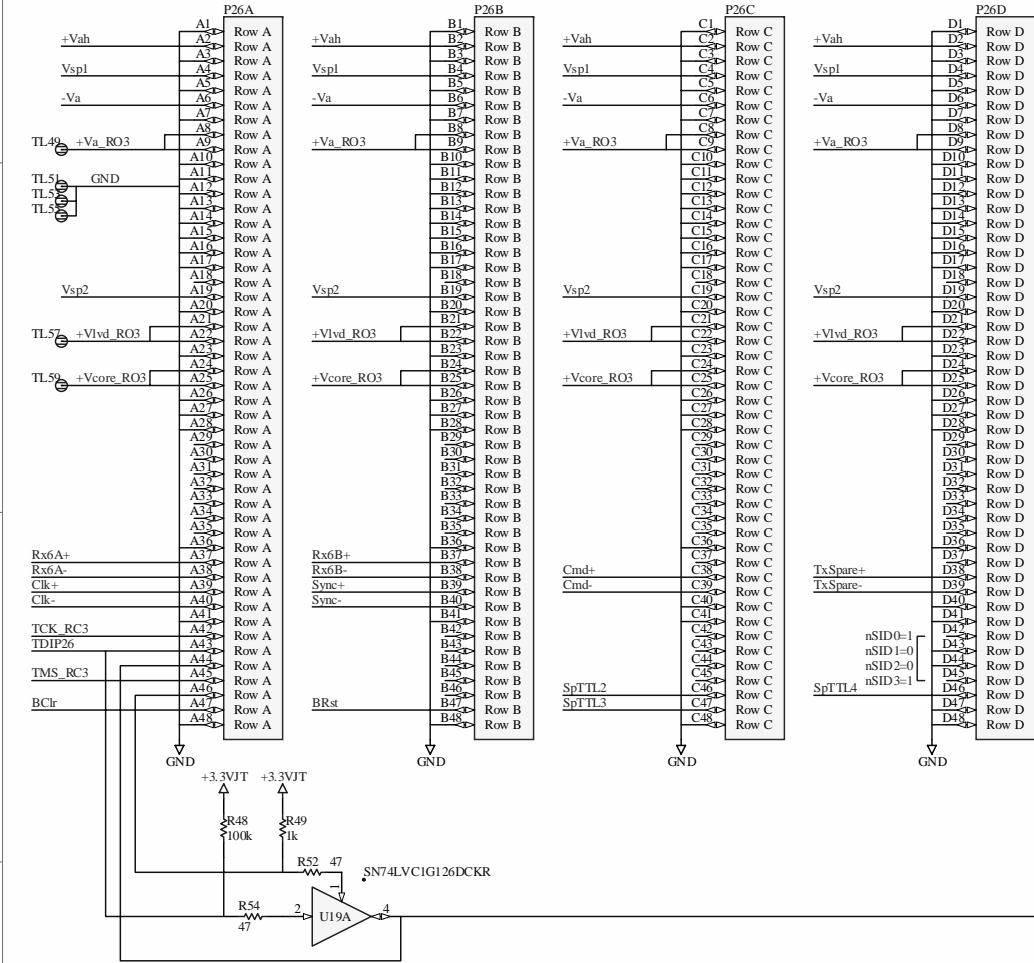

Readout Card 3 - Slot 6