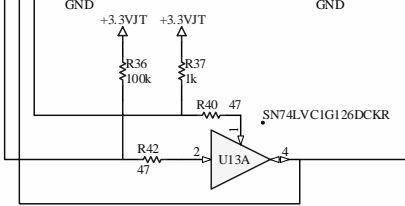

Readout Card 1 - Slot 4

Readout Card 2 - Slot 5

Title		MCE Bus Backplane	
Size:	Number:	Revision:	C
B	SC2_ELE_S586_101		
Date:	Time:	Sheet	3 of 5
9/14/2006	12:34:24 PM		
File: S586_101_S3.SchDoc			

University of British Columbia
Physics & Astronomy Department
SCU2A2 Project
6224 Agricultural Road
Vancouver BC V6T 1Z1 Canada