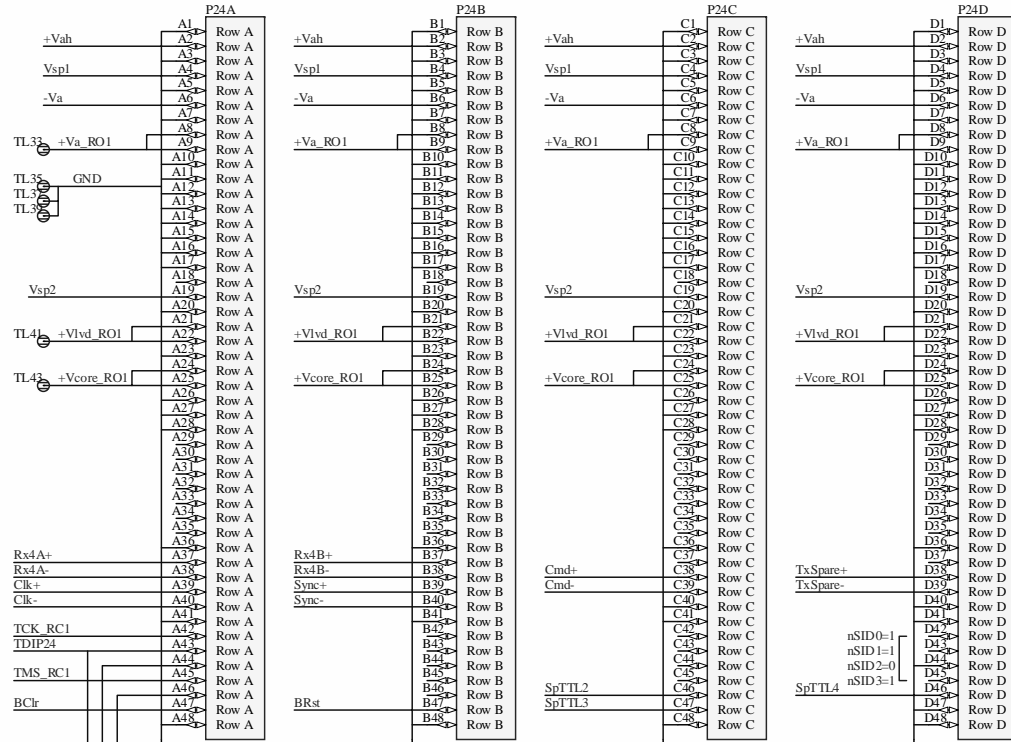

Readout Card 1 - Slot 4

Readout Card 2 - Slot 5

Title		MCE Bus Backplane	
Size:	Number:	Revision:	C
B	SC2_ELE_S586_101		
Date:	Time:	Sheet	3 of 5
9/14/2006	12:34:24 PM		
File: S586_101_S3.SchDoc			

University of British Columbia
Physics & Astronomy Department
SCU2A2 Project
6224 Agricultural Road
Vancouver BC V6T 1Z1 Canada