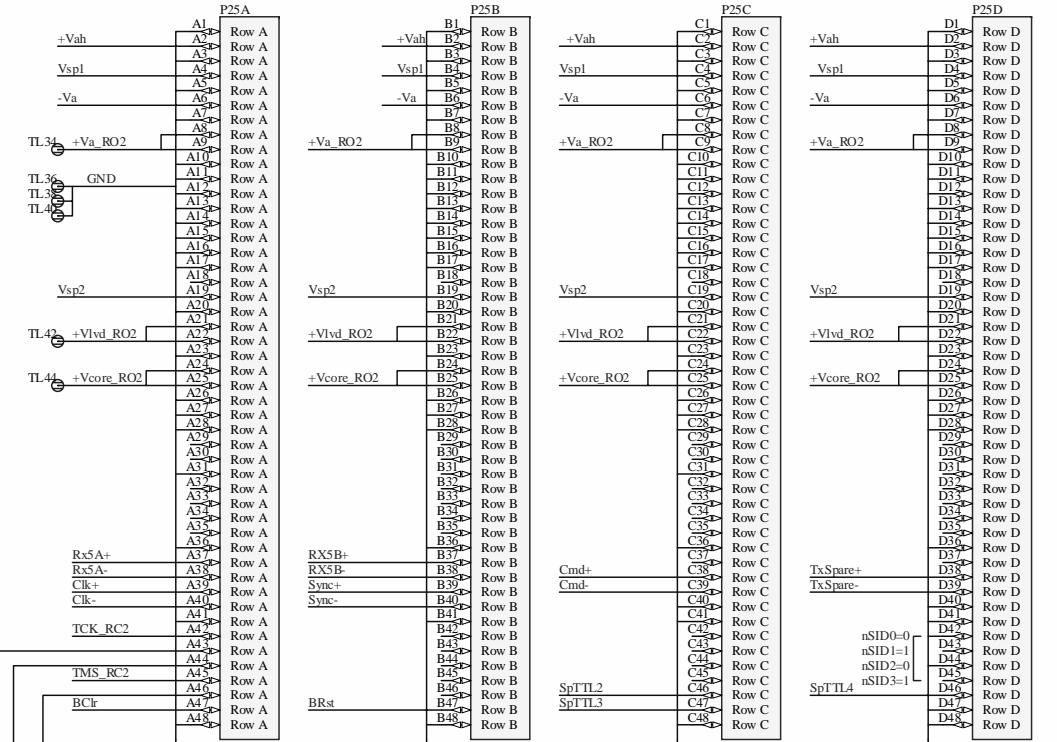

Readout Card 1 - Slot 4

Readout Card 2 - Slot 5

Title		MCE Bus Backplane	
Size:	Number:	Revision:	C
B	SC2_ELE_S586_101		
Date:	Time:	Sheet	3 of 5
9/14/2006	12:34:24 PM		
File: S586_101_S3.SchDoc			

University of British Columbia
Physics & Astronomy Department
SCU2A2 Project
6224 Agricultural Road
Vancouver BC V6T 1Z1 Canada