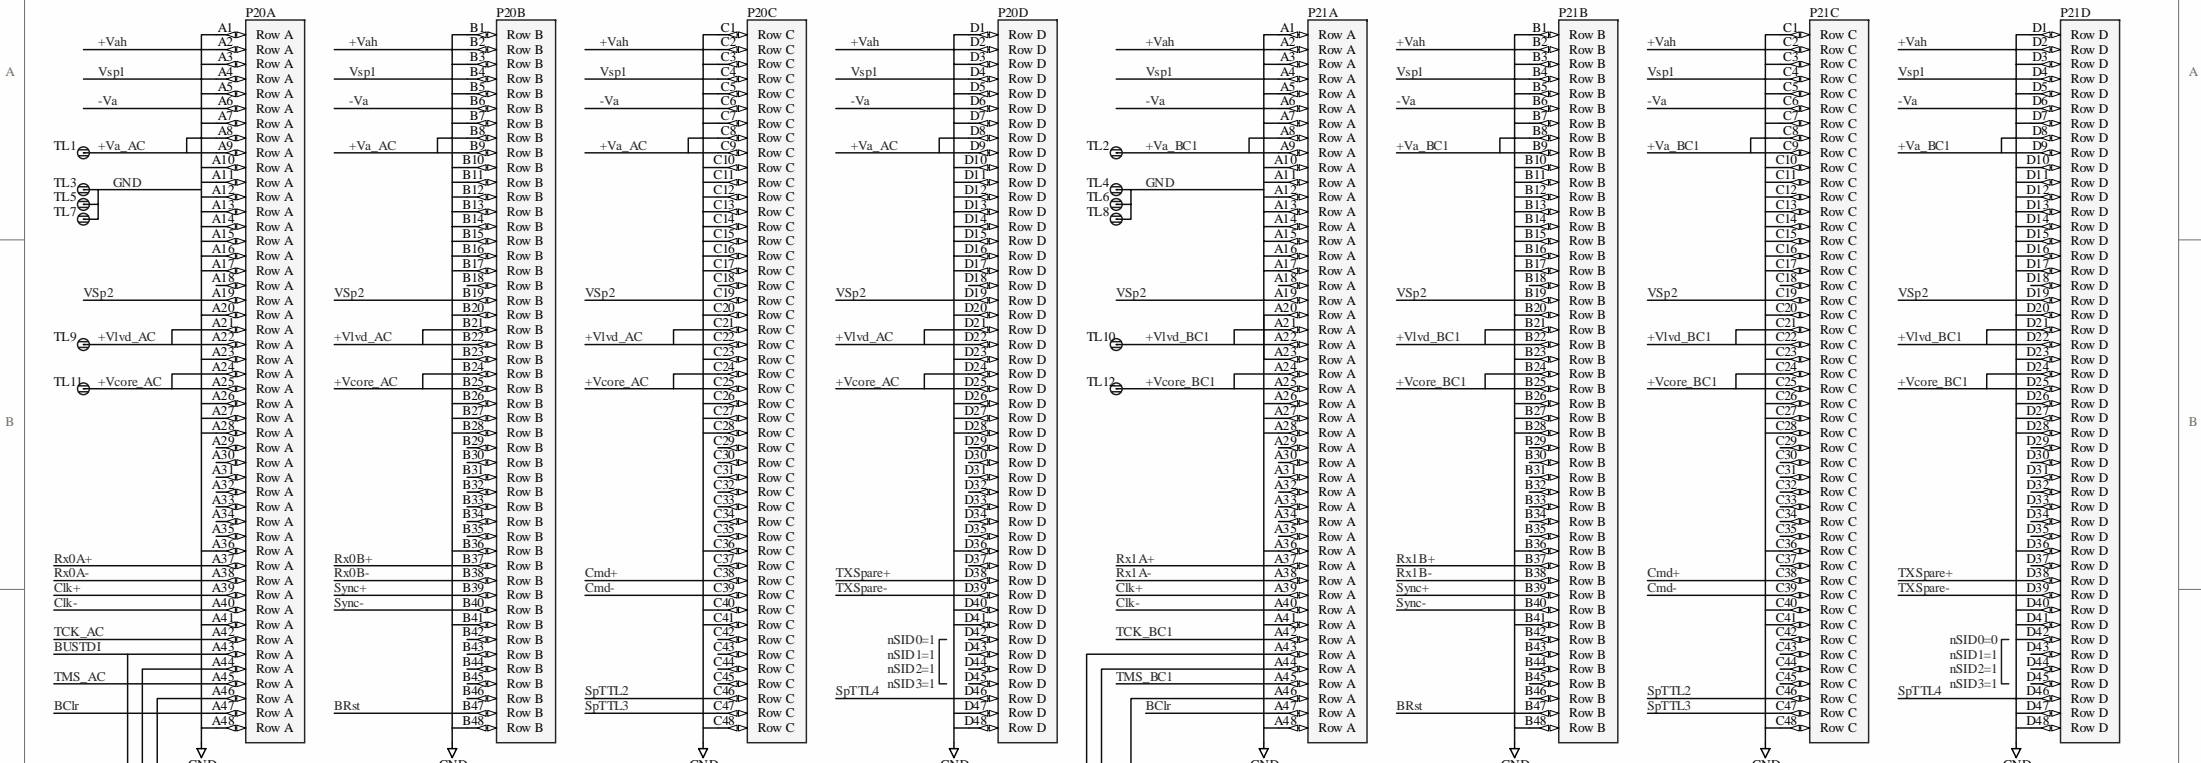

Addr Card- Slot 0

Bias Card 1 - Slot 1

Terminations Placed Close to P20

Title MCE Bus Backplane		University of British Columbia Physics & Astronomy Department SCUBA2 Project 6224 Agricultural Road Vancouver BC V6T 1Z1 Canada	
Size: B Date: 9/14/2006 File: S586_101_S1.SchDoc	Number: SC2_ELE_S586_101 Time: 12:34:23 PM Sheet 1 of 5	Revision: C Sheet 1 of 5	

Bias Card 2 - Slot 2

Bias Card 2 - Slot 3

Title		MCE Bus Backplane	
Size:	Number:	Revision:	C
B	SC2_ELE_S586_101		
Date:	Time:	Sheet	2 of 5
9/14/2006	12:34:23 PM		
File:		S586_101_S2_SchDoc	

University of British Columbia
 Physics & Astronomy Department
 SCU842 Project
 6224 Agricultural Road
 Vancouver BC V6T 1Z1 Canada

Readout Card 1 - Slot 4

Readout Card 2 - Slot 5

Title		MCE Bus Backplane	
Size:	Number:	Revision:	C
B	SC2_ELE_S586_101		
Date:	Time:	Sheet	3 of 5
9/14/2006	12:34:24 PM		
File: S586_101_S3.SchDoc			

University of British Columbia
 Physics & Astronomy Department
 SCU2A2 Project
 6224 Agricultural Road
 Vancouver BC V6T 1Z1 Canada