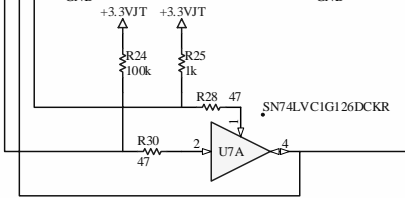

Bias Card 2 - Slot 2

Bias Card 2 - Slot 3

Title		MCE Bus Backplane	
Size:	Number:	Revision:	C
B	SC2_ELE_S586_101		
Date:	Time:	Sheet	2 of 5
9/14/2006	12:34:23 PM		
File:		S586_101_S2_SchDoc	

University of British Columbia
Physics & Astronomy Department
SCU842 Project
6224 Agricultural Road
Vancouver BC V6T 1Z1 Canada