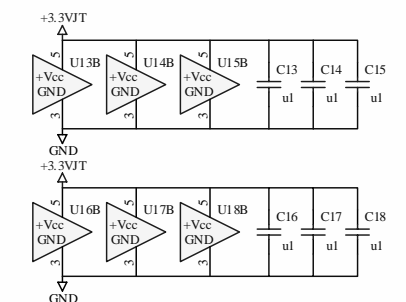

Readout Card 1 - Slot 4

Readout Card 2 - Slot 5

Title		MCE Bus Backplane	
Size:	Number:	Revision:	C
B	SC2_ELE_S586_101		
Date:	Time:	Sheet	3 of 5
9/14/2006	12:34:24 PM		
File: S586_101_S3.SchDoc			

University of British Columbia
Physics & Astronomy Department
SCU2A2 Project
6224 Agricultural Road
Vancouver BC V6T 1Z1 Canada