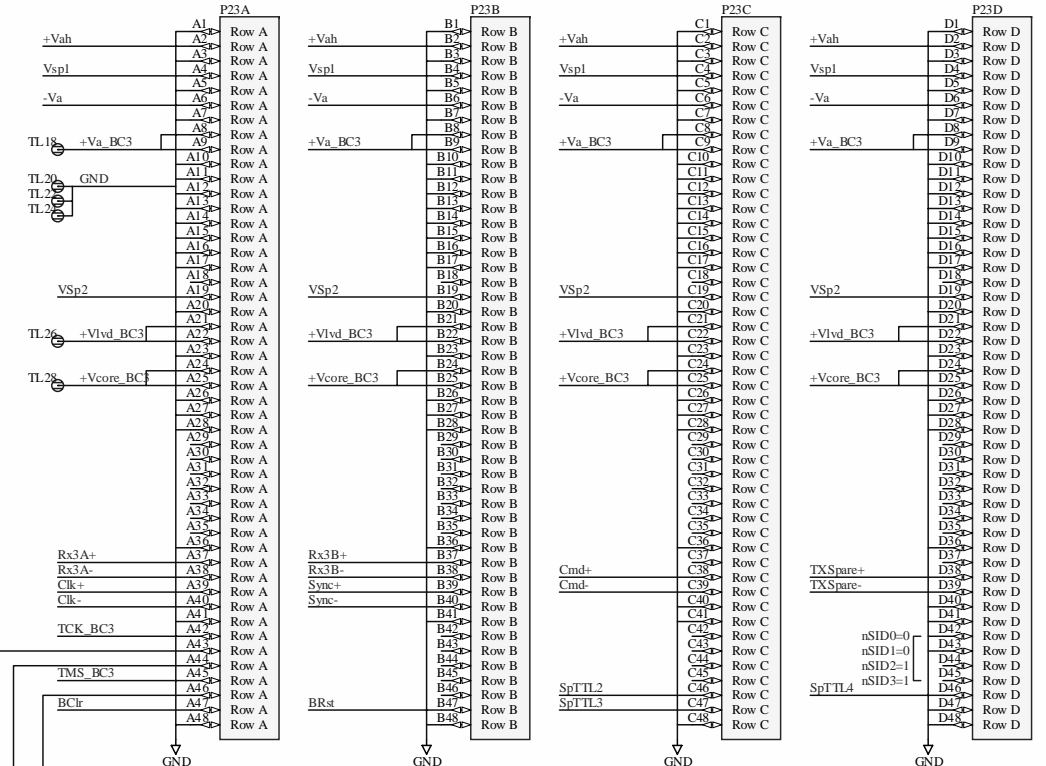

Bias Card 2 - Slot 2

Bias Card 2 - Slot 3

Title		MCE Bus Backplane	
Size:	Number:	Revision:	C
B	SC2_ELE_S586_101		
Date:	Time:	Sheet	2 of 5
9/14/2006	12:34:23 PM		
File:		S586_101_S2_SchDoc	

University of British Columbia
Physics & Astronomy Department
SCU842 Project
6224 Agricultural Road
Vancouver BC V6T 1Z1 Canada