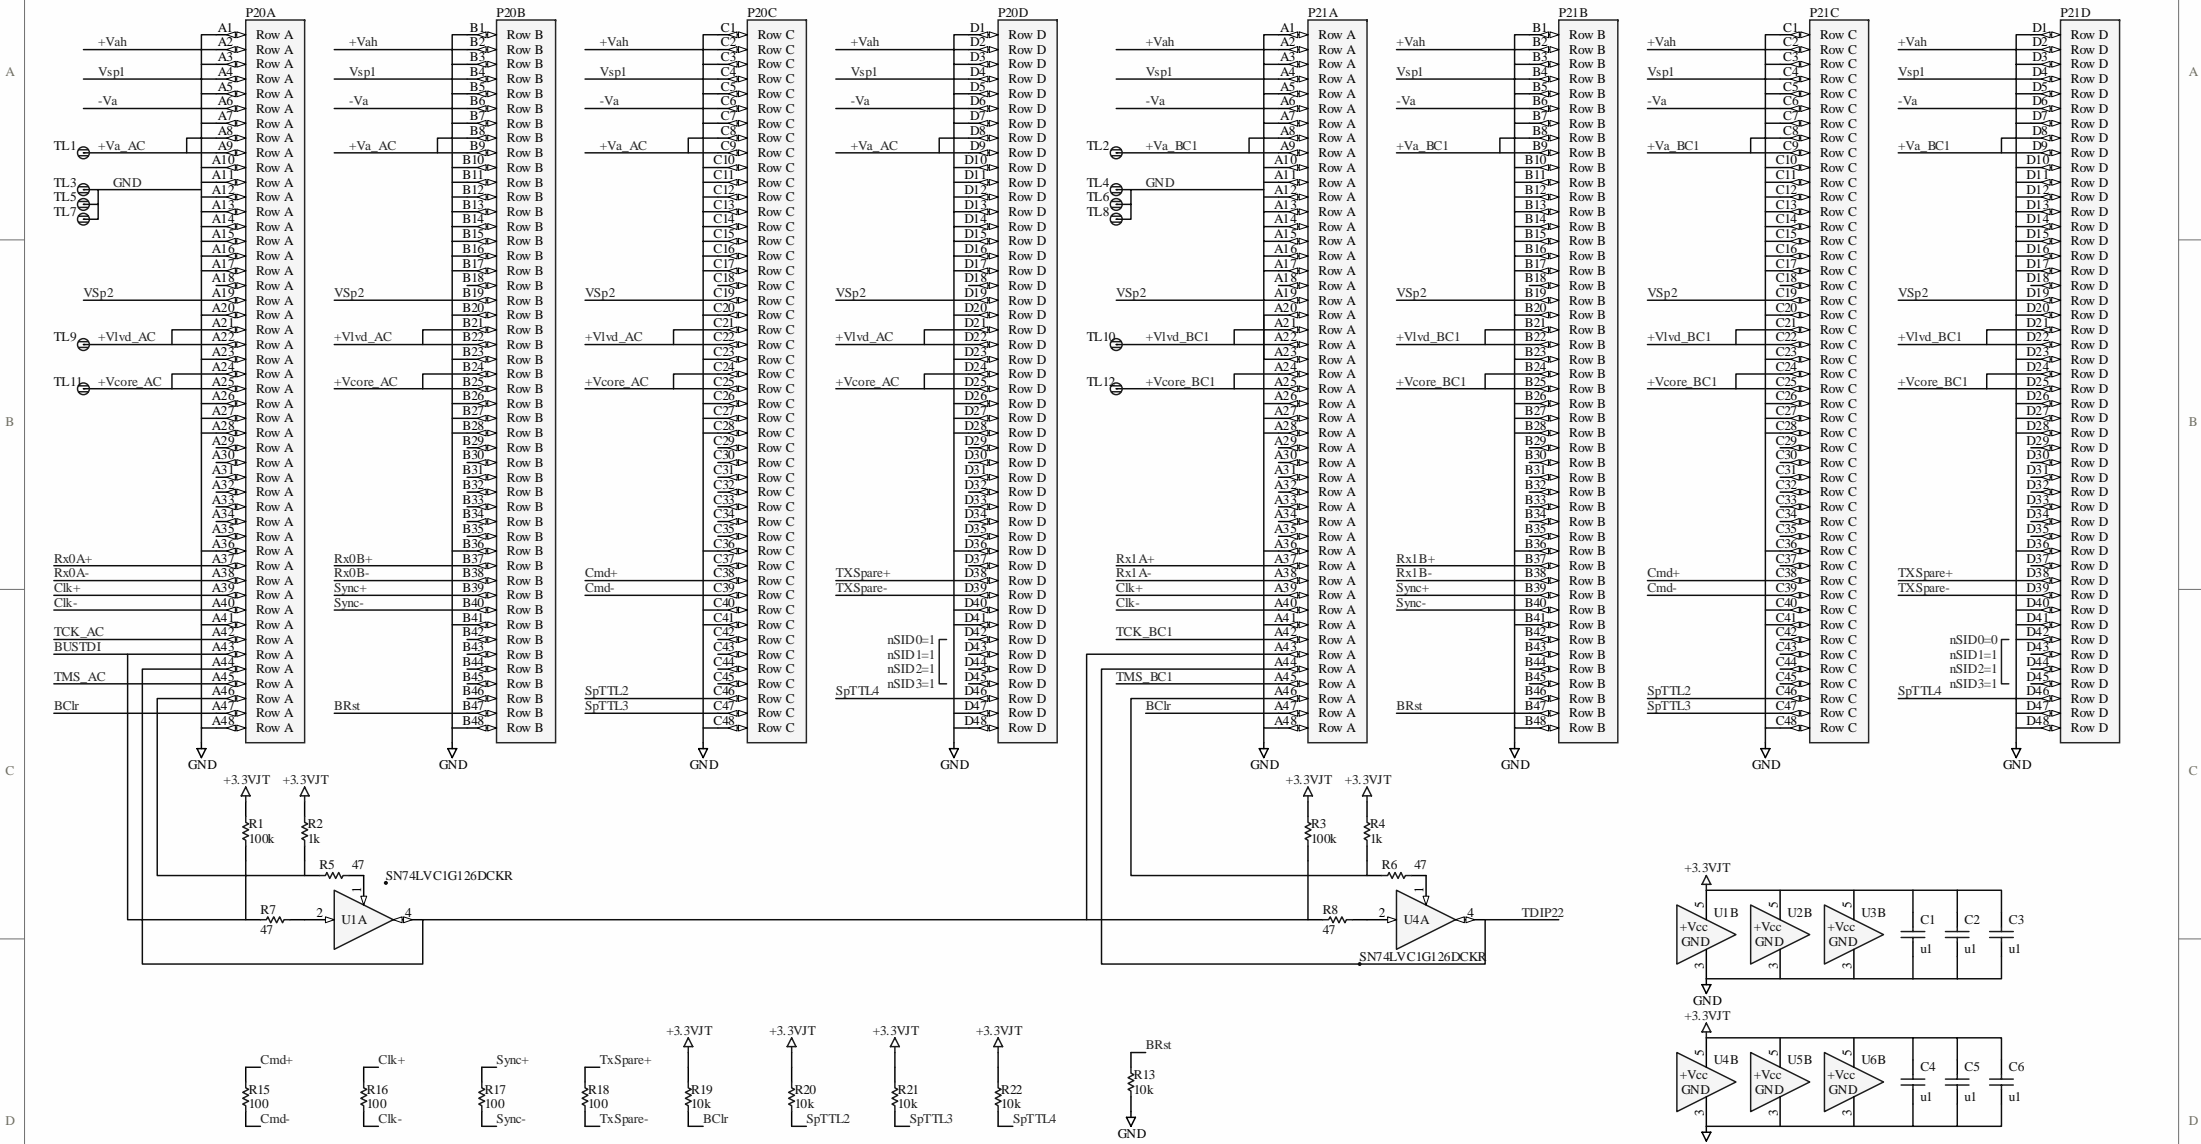

Addr Card- Slot 0

Bias Card 1 - Slot 1

Terminations Placed Close to P20

Title MCE Bus Backplane		University of British Columbia Physics & Astronomy Department SCUBA2 Project 6224 Agricultural Road Vancouver BC V6T 1Z1 Canada	
Size: B Date: 9/14/2006 File: S586_101_S1_SchDoc	Number: SC2_ELE_S586_101 Time: 12:34:23 PM Sheet 1 of 5	Revision: C	

Bias Card 2 - Slot 2

Bias Card 2 - Slot 3

Title		MCE Bus Backplane	
Size:	Number:	Revision:	C
B	SC2_ELE_S586_101		
Date:	Time:	Sheet	2 of 5
9/14/2006	12:34:23 PM		
File:		S586_101_S2_SchDoc	

University of British Columbia
 Physics & Astronomy Department
 SCU842 Project
 6224 Agricultural Road
 Vancouver BC V6T 1Z1 Canada

Readout Card 1 - Slot 4

Readout Card 2 - Slot 5

Title		MCE Bus Backplane	
Size:	Number:	Revision:	C
B	SC2_ELE_S586_101		
Date:	Time:	Sheet	3 of 5
9/14/2006	12:34:24 PM		
File:		S586_101_S3.SchDoc	

University of British Columbia
 Physics & Astronomy Department
 SCU82 Project
 6224 Agricultural Road
 Vancouver BC V6T 1Z1 Canada