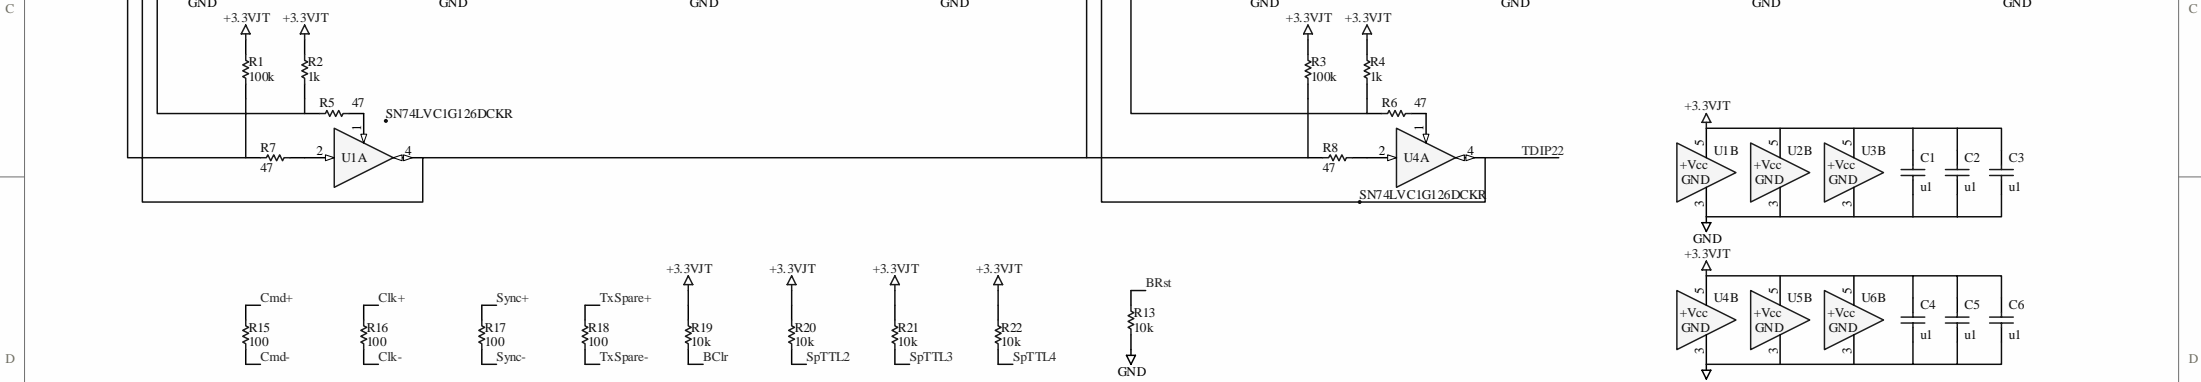

Addr Card- Slot 0

Bias Card 1 - Slot 1

Terminations Placed Close to P20

Title MCE Bus Backplane		University of British Columbia Physics & Astronomy Department SCUBA2 Project 6224 Agricultural Road Vancouver BC V6T 1Z1 Canada	
Size: B Date: 9/14/2006 File: S586_101_S1.SchDoc	Number: SC2_ELE_S586_101 Time: 12:34:23 PM Sheet 1 of 5	Revision: C Sheet 1 of 5	

Bias Card 2 - Slot 2

Bias Card 2 - Slot 3

Title		MCE Bus Backplane	
Size:	Number:	Revision:	C
B	SC2_ELE_S586_101		
Date:	Time:	Sheet	2 of 5
9/14/2006	12:34:23 PM		
File:		S586_101_S2_SchDoc	

University of British Columbia
 Physics & Astronomy Department
 SCU842 Project
 6224 Agricultural Road
 Vancouver BC V6T 1Z1 Canada

Readout Card 1 - Slot 4

Readout Card 2 - Slot 5

Title		MCE Bus Backplane	
Size:	Number:	Revision:	C
B	SC2_ELE_S586_101		
Date:	Time:	Sheet	3 of 5
9/14/2006	12:34:24 PM		
File: S586_101_S3.SchDoc			

University of British Columbia
 Physics & Astronomy Department
 SCU2A2 Project
 6224 Agricultural Road
 Vancouver BC V6T 1Z1 Canada