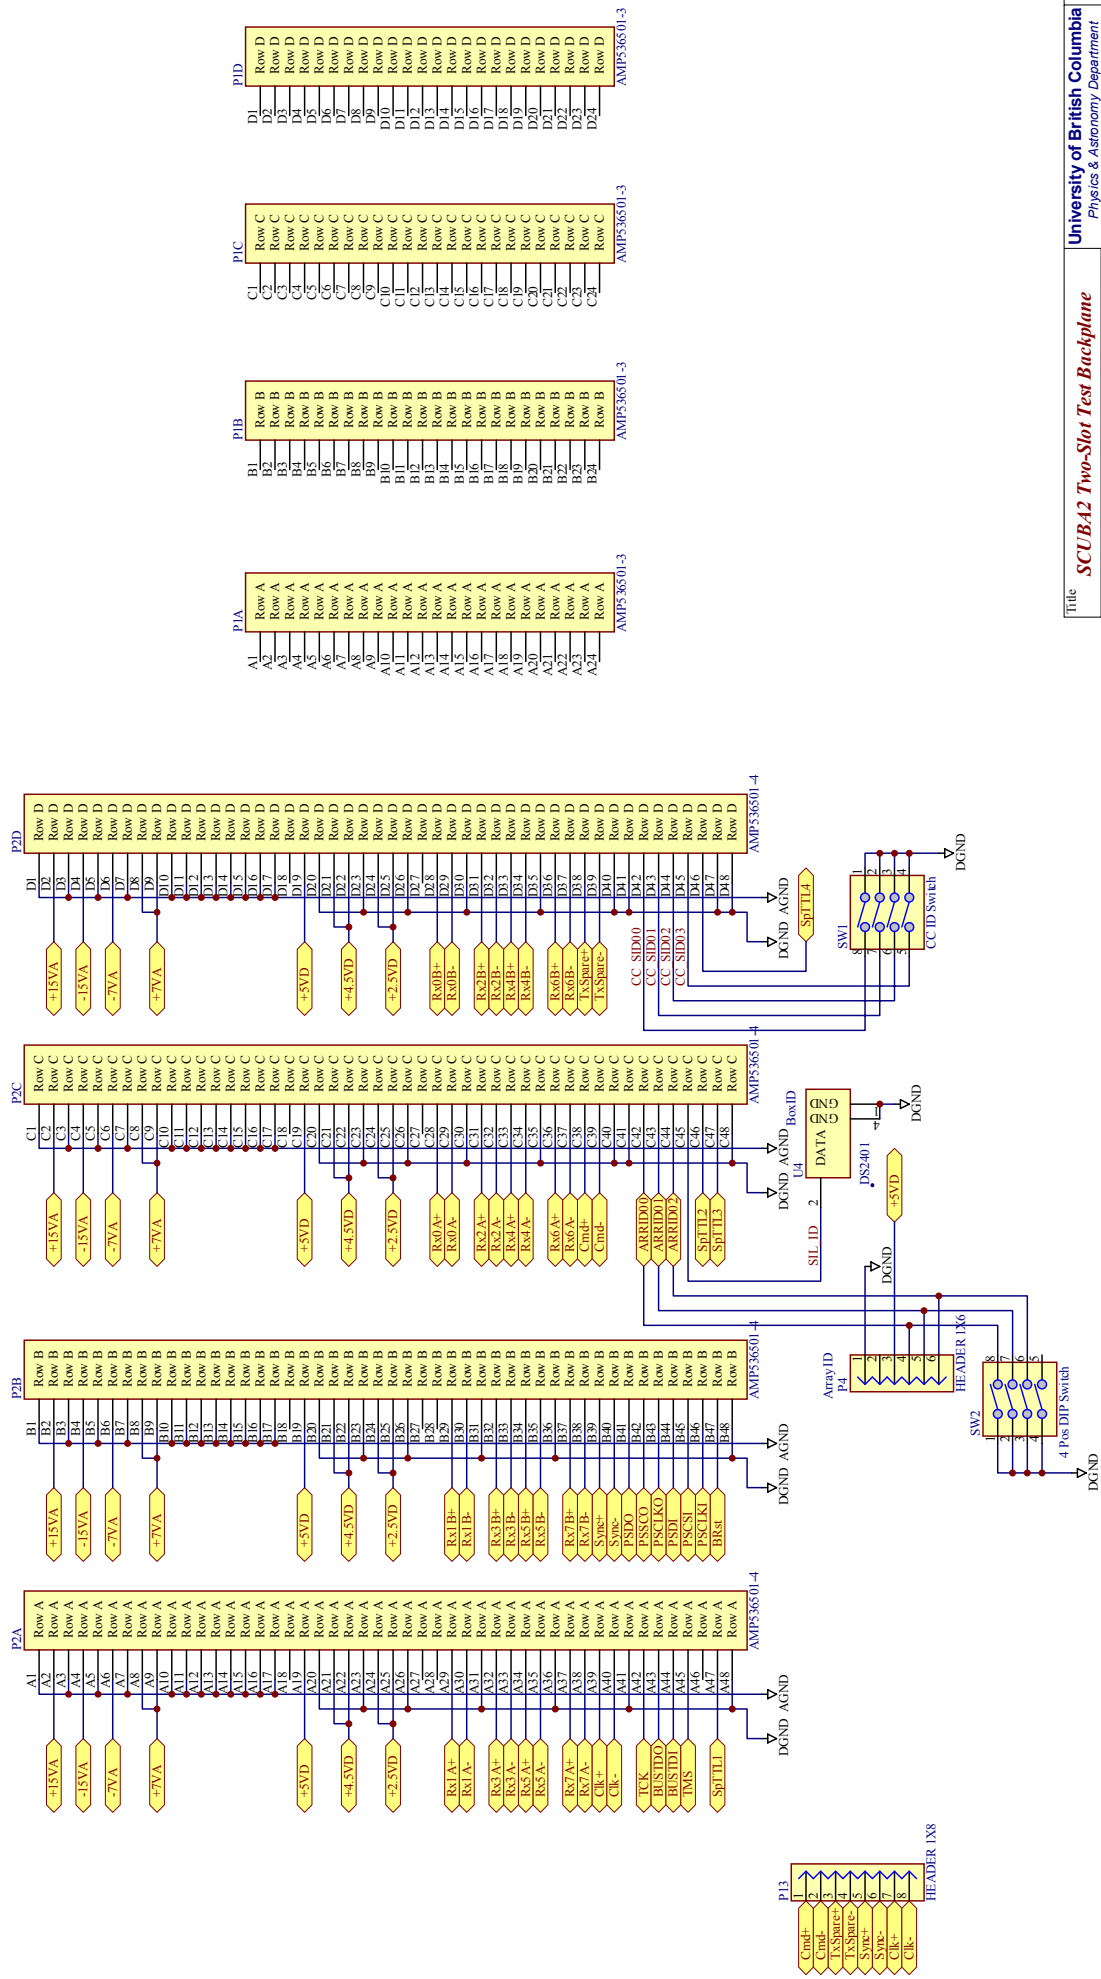

1 2 3 4 5 6

A A A A A A A

B B B B B B B

C C C C C C C

D D D D D D D

SH1  
SS8G\_101\_S1\_SchDoc

SH4  
SS8G\_101\_S4\_SchDoc

SH2  
SS8G\_101\_S2\_SchDoc

SHB  
SS8G\_101\_S3\_SchDoc

	
<b>University of British Columbia</b> Physics & Astronomy Department 6224 Agricultural Road Vancouver, BC V6T 1Z1 Canada	
<b>SCUB42 Two-Slot Test Backplane</b>	
Size: B	Number: SC2_ELE_S565_00
Date: 6/14/2007	Time: 4:22:30 PM
File: SS8G_101_S0_SCHDOC	Revision: 0
	Sheet 1 of 4

1 2 3 4 5 6

# Address Card, Readout Card or Bias Card