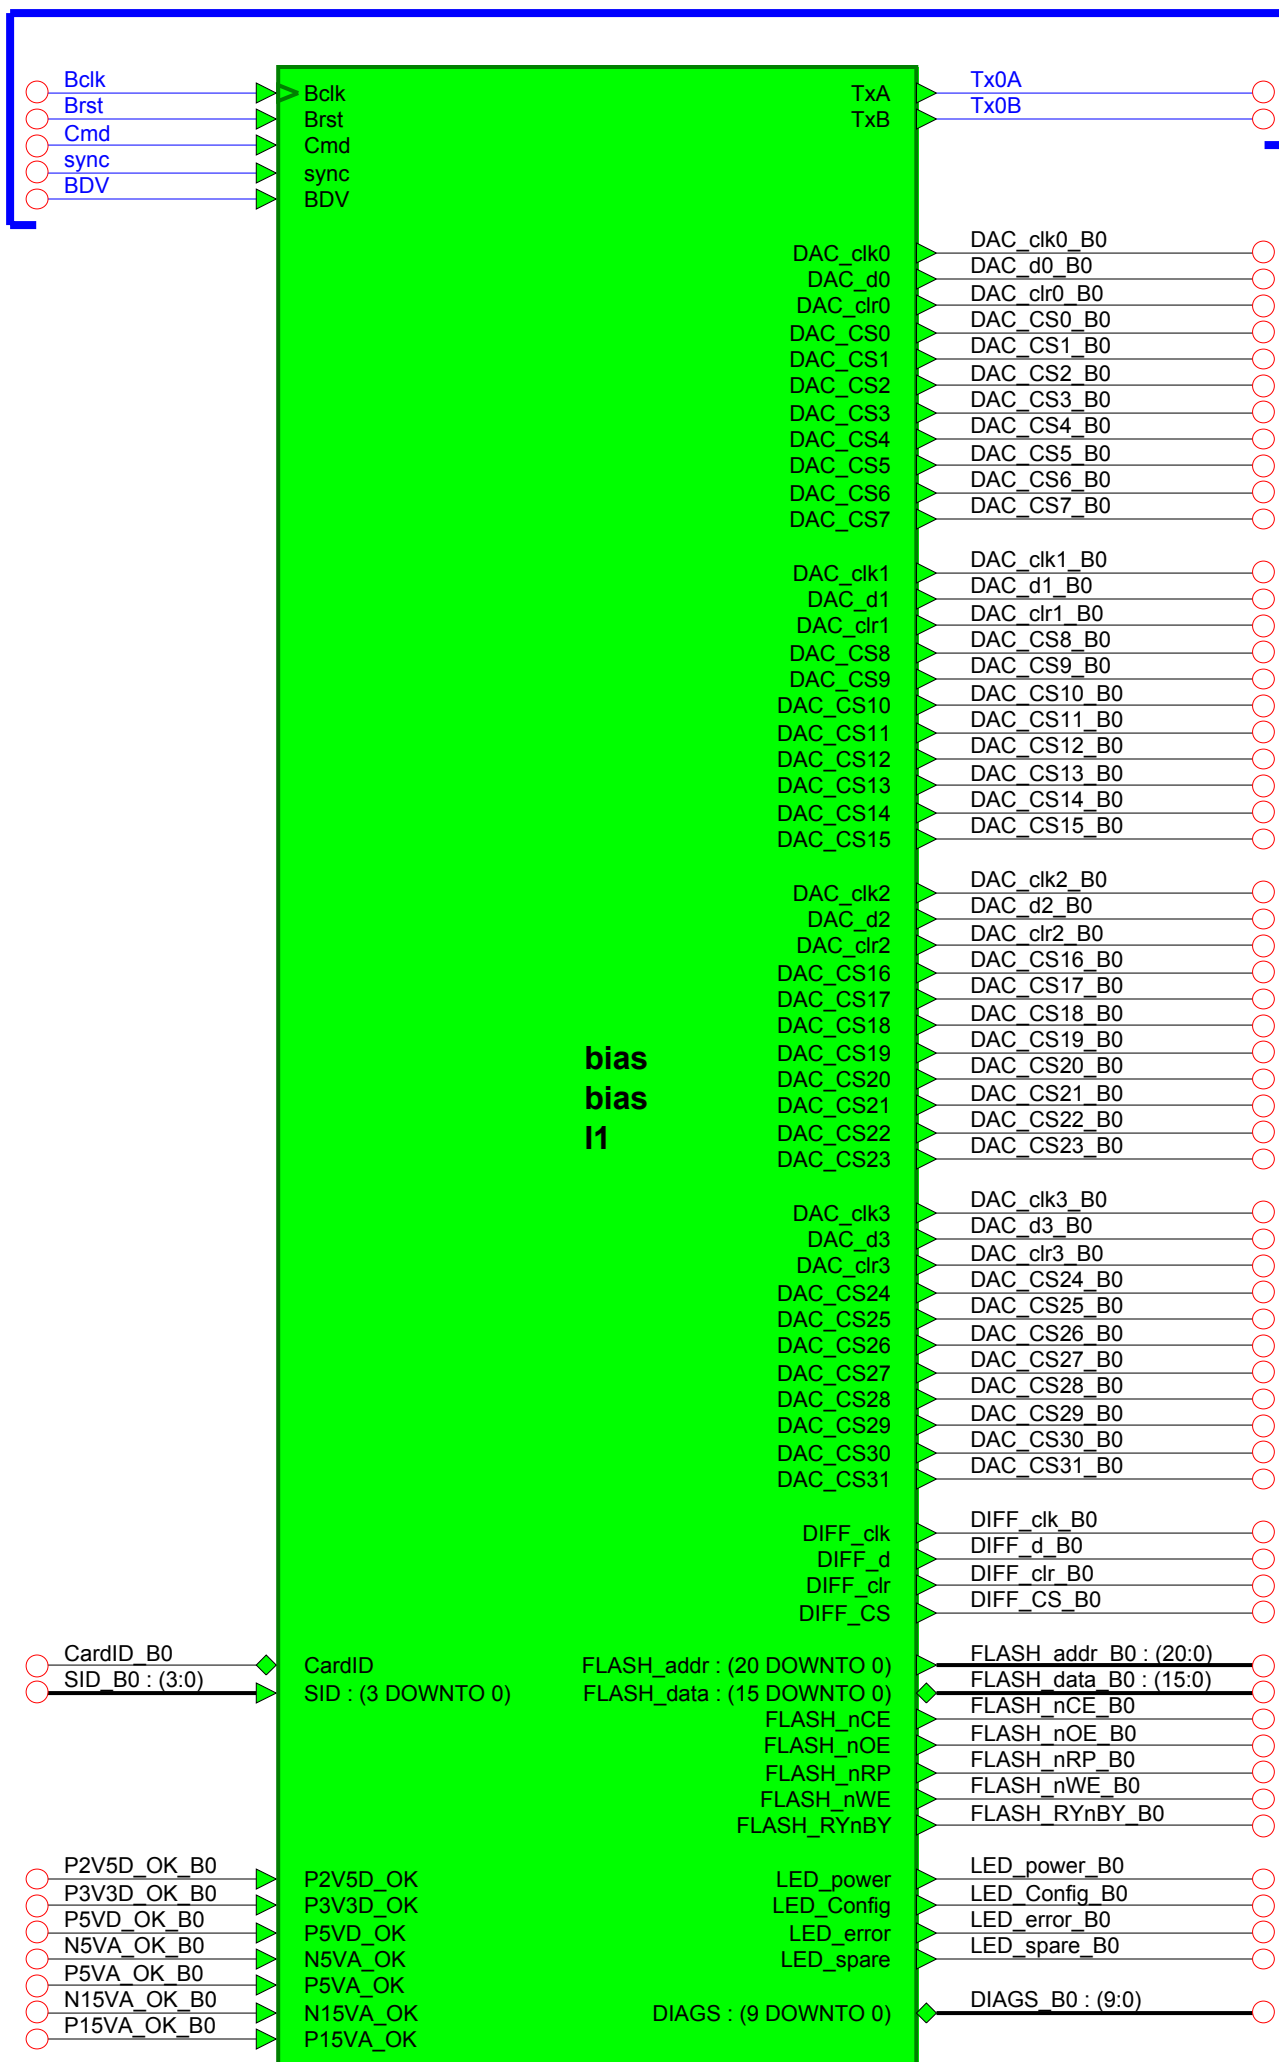

Panel1

COMMON BUS BACKPLANE SIGNALS

SLOT 0 - BIAS CARD 0

		Particle Physics and Astronomy Research Council	
		Royal Observatory Edinburgh	
Title:	Subrack top level	Drawing no:	SC2_ELE_S563_100
Path:	subrack/subrack/struct	Revision:	01
Edited:	by mjm on 05 Jun 2003	Sheet:	1 of 10

Panel2

COMMON BUS BACKPLANE SIGNALS

SLOT 1 - BIAS CARD 1

	Particle Physics and Astronomy Research Council		
	Royal Observatory Edinburgh		
Title:	Subrack top level	Drawing no:	SC2_ELE_S563_100
Path:	subrack/subrack/struct	Revision:	01
Edited:	by mjm on 05 Jun 2003	Sheet:	2 of 10

Panel3

COMMON BUS BACKPLANE SIGNALS

SLOT 2 - BIAS CARD 2

		Particle Physics and Astronomy Research Council	
		Royal Observatory Edinburgh	
Title:	Subrack top level	Drawing no:	SC2_ELE_S563_100
Path:	subrack/subrack/struct	Revision:	01
Edited:	by mjm on 05 Jun 2003	Sheet:	3 of 10