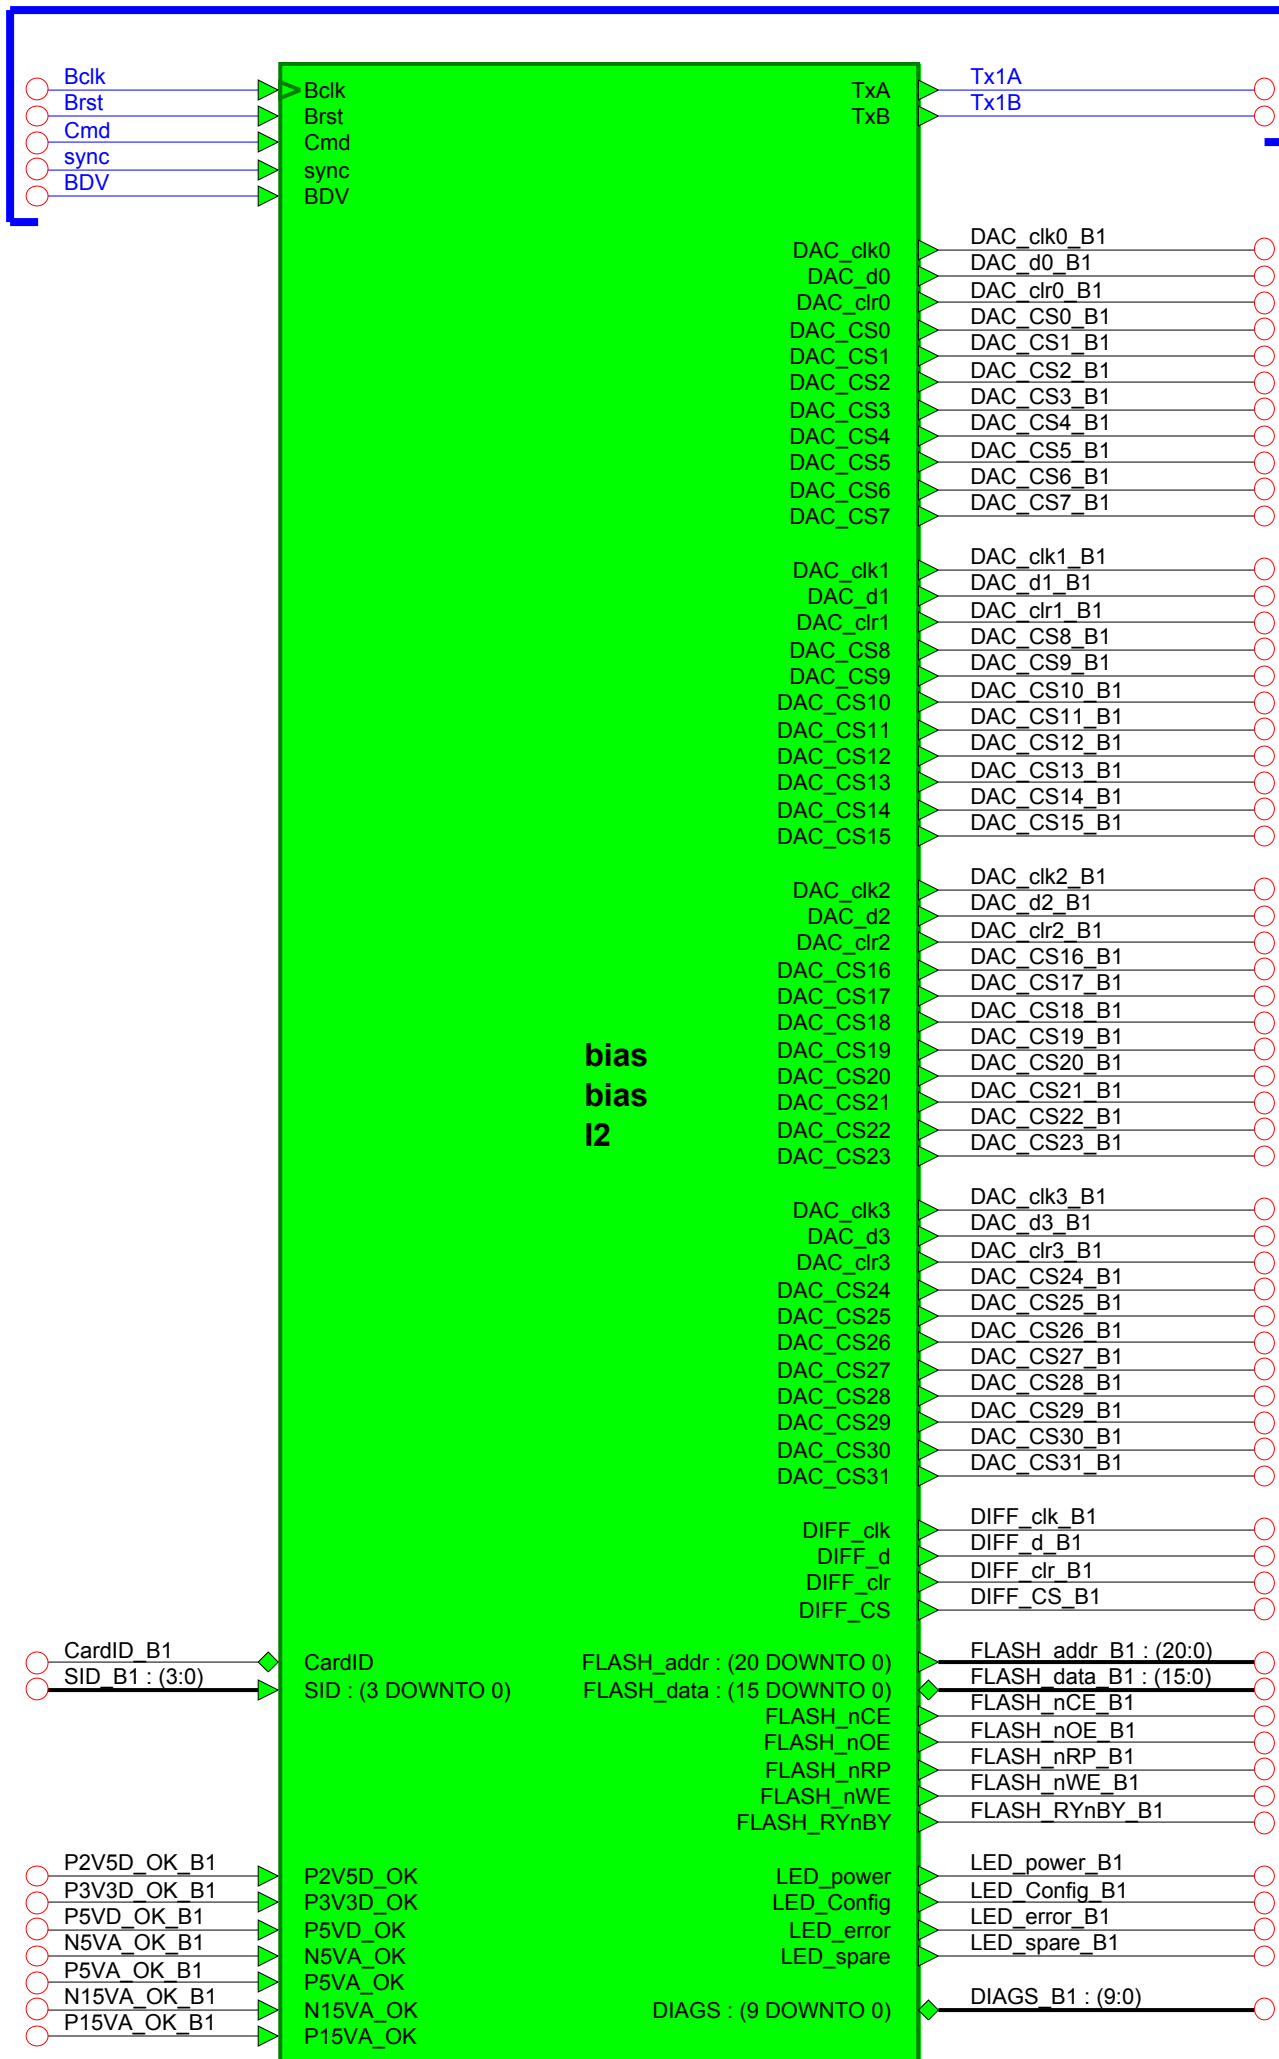

Panel1

COMMON BUS BACKPLANE SIGNALS

SLOT 0 - BIAS CARD 0

		Particle Physics and Astronomy Research Council	
		Royal Observatory Edinburgh	
Title:	Subrack top level	Drawing no:	SC2_ELE_S563_100
Path:	subrack/subrack/struct	Revision:	01
Edited:	by mjm on 05 Jun 2003	Sheet:	1 of 10

Panel2

COMMON BUS BACKPLANE SIGNALS

SLOT 1 - BIAS CARD 1

	Particle Physics and Astronomy Research Council		
	Royal Observatory Edinburgh		
Title:	Subrack top level	Drawing no:	SC2_ELE_S563_100
Path:	subrack/subrack/struct	Revision:	01
Edited:	by mjm on 05 Jun 2003	Sheet:	2 of 10