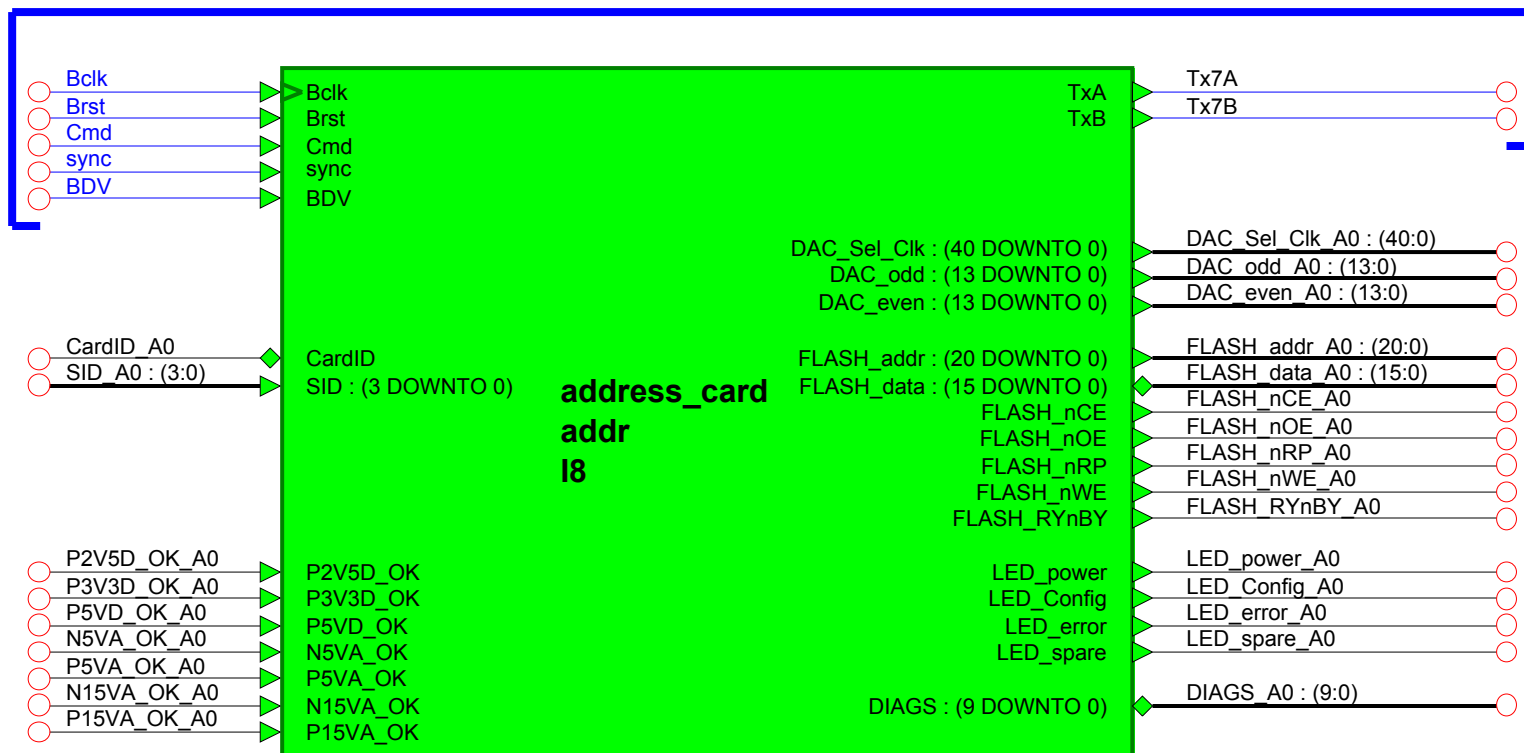

Panel8

COMMON BUS BACKPLANE SIGNALS

SLOT 7 - ADDRESS CARD 0

		Particle Physics and Astronomy Research Council	
		Royal Observatory Edinburgh	
Title:	Subrack top level	Drawing no:	SC2_ELE_S563_100
Path:	subrack/subrack/struct	Revision:	01
Edited:	by mjm on 05 Jun 2003	Sheet:	8 of 10