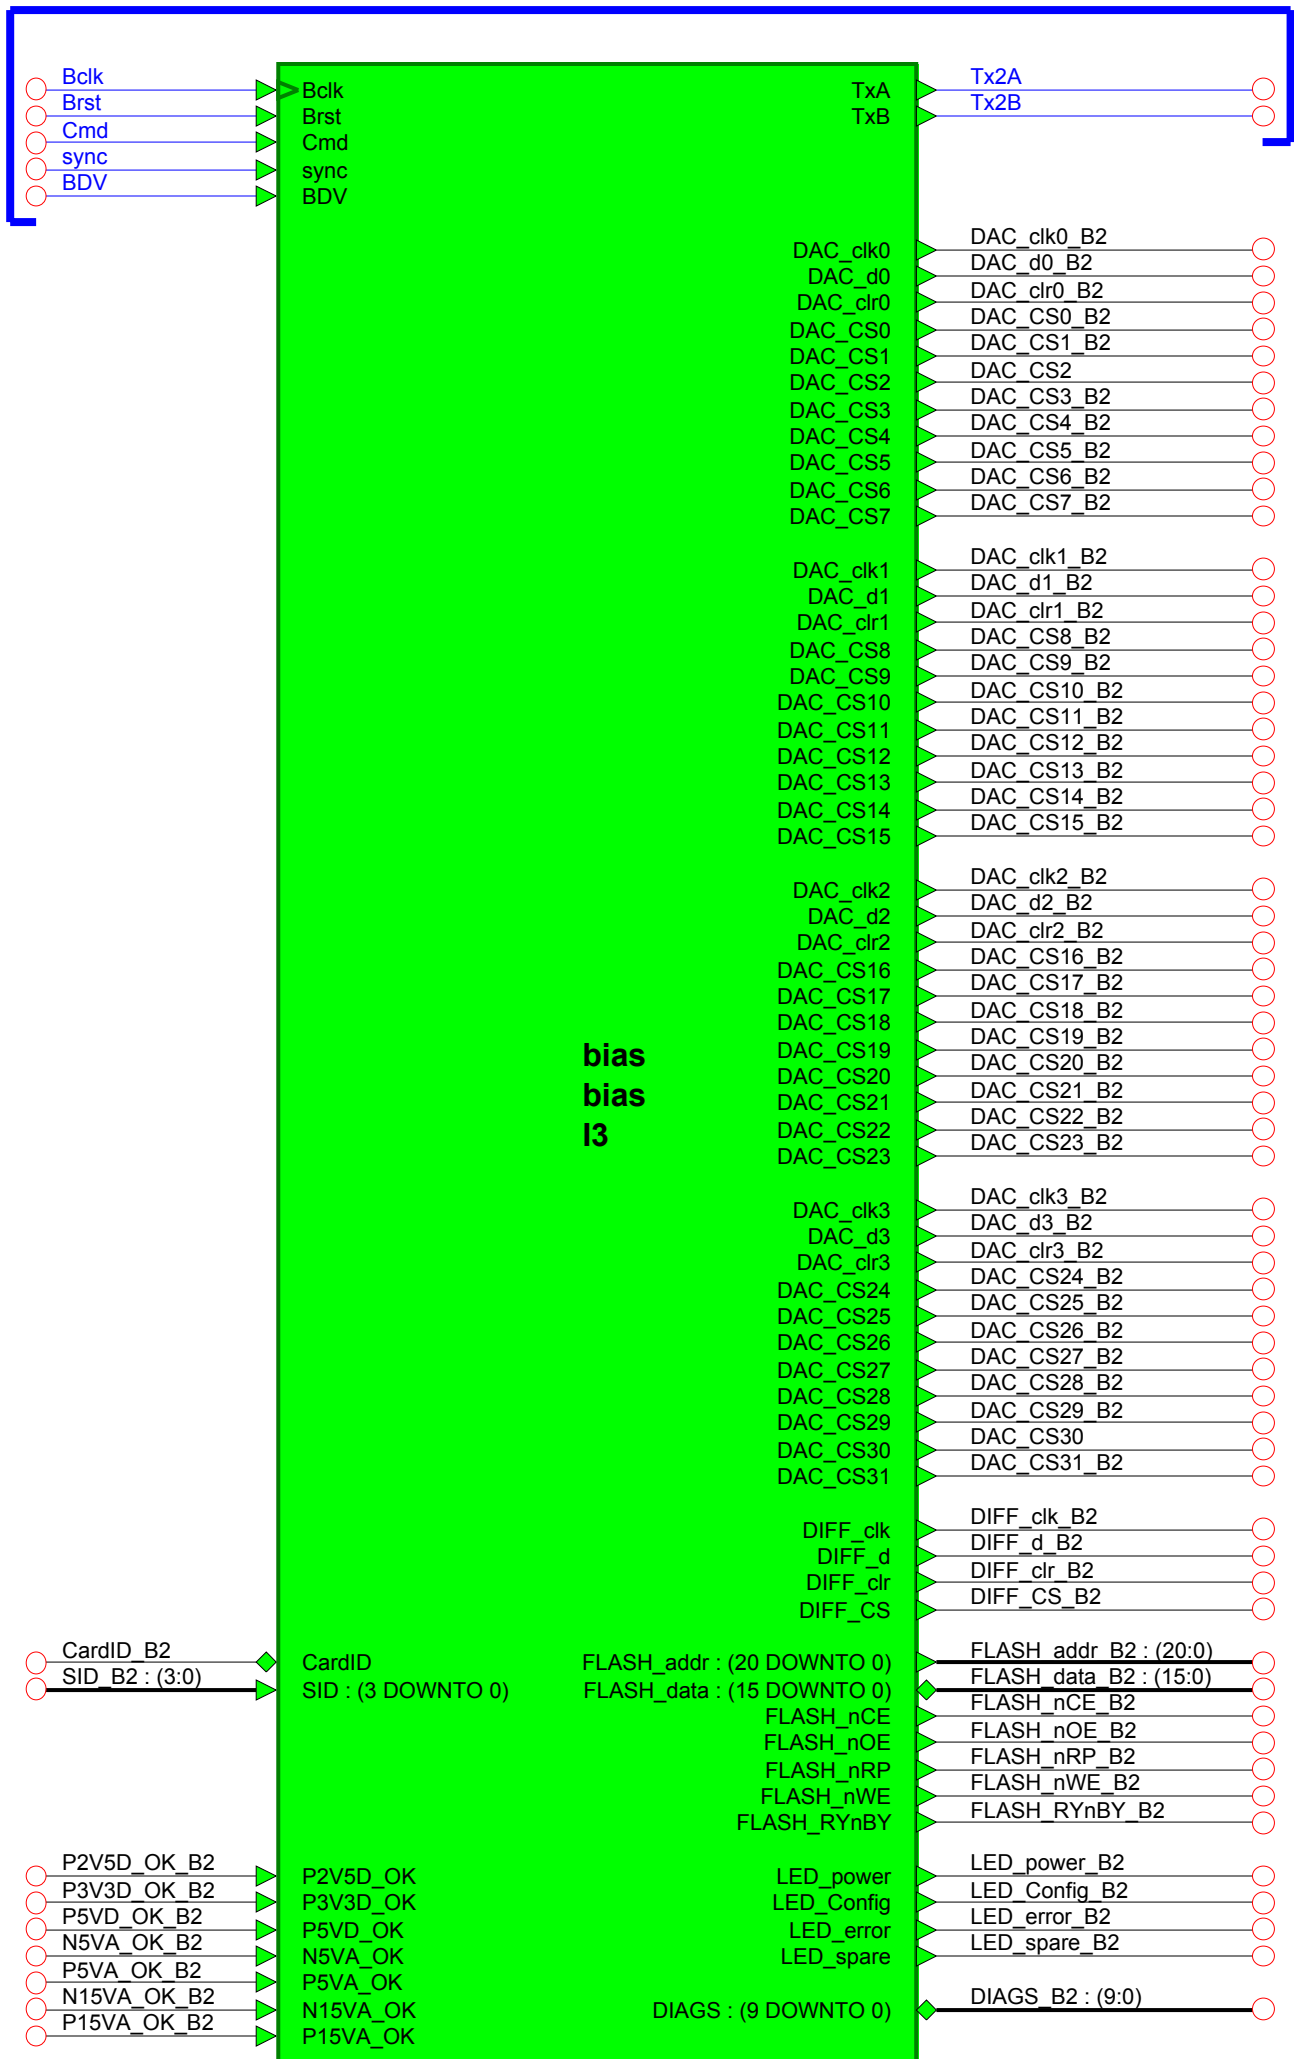

Panel3

COMMON BUS BACKPLANE SIGNALS

SLOT 2 - BIAS CARD 2

		Particle Physics and Astronomy Research Council	
		Royal Observatory Edinburgh	
Title:	Subrack top level	Drawing no:	SC2_ELE_S563_100
Path:	subrack/subrack/struct	Revision:	01
Edited:	by mjm on 05 Jun 2003	Sheet:	3 of 10