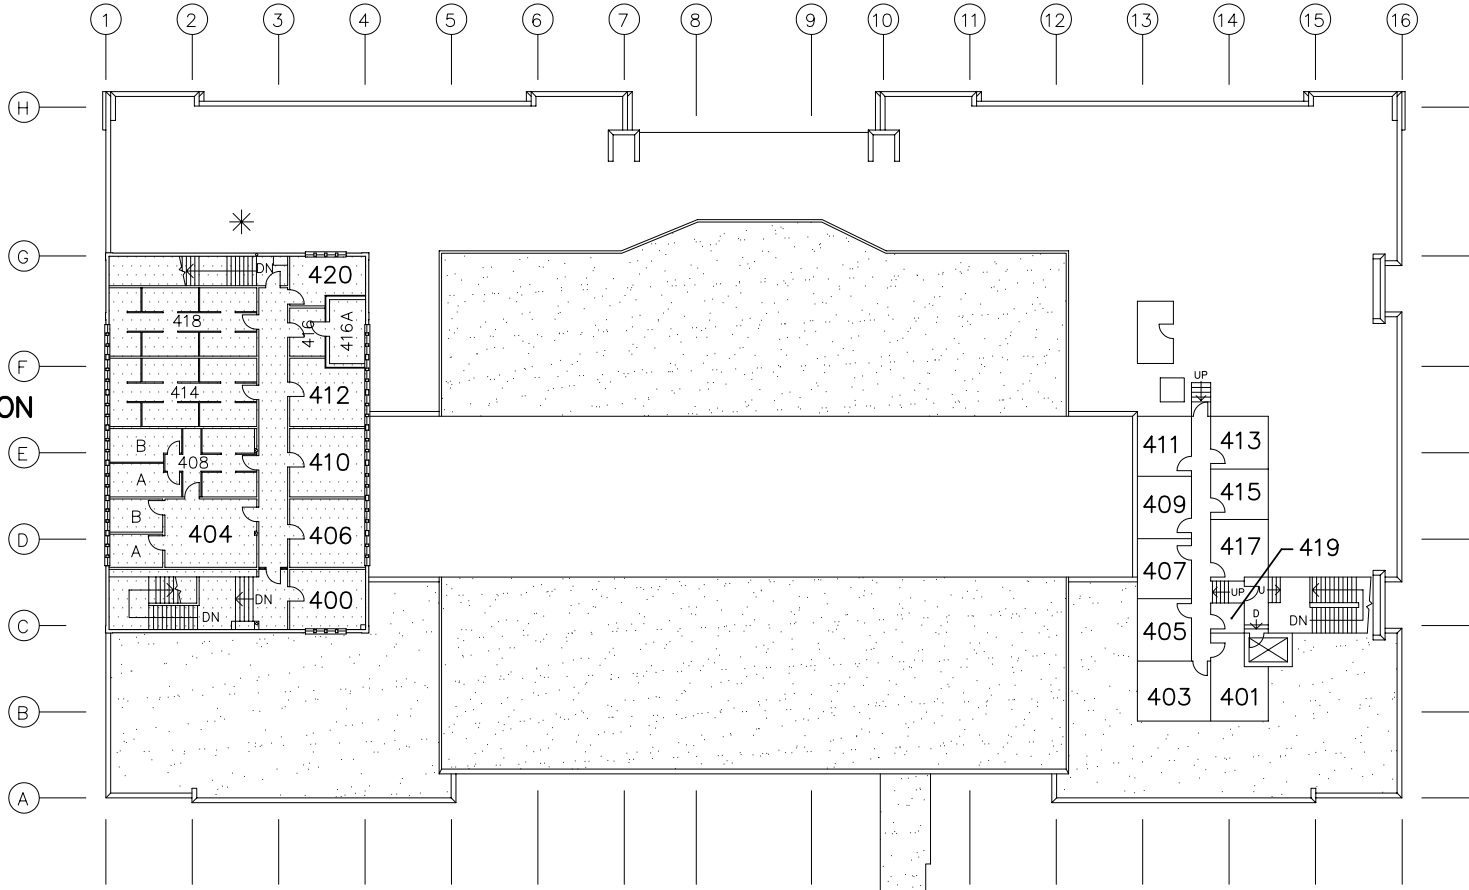

* 652-1
PENTHOUSE ADDITION
CONST. DATE: 1966

652

* DENOTES LAST REVISION

No.	DATE	PROJ. No.	DWG. No.	BY
02	10 MAR 95			MET
01	02 NOV 92			AI

COPYRIGHT © THE UNIVERSITY OF BRITISH COLUMBIA 1992
KEYPLAN BY CAMPUS & COMMUNITY PLANNING

 BUILDING HENNINGS BUILDING	ADDRESS 6224 Agricultural Road, V6T 1Z1		CONSTRUCTION DATE 1945, 1973 *		
	FLOOR ROOF	SCALE 1" = 40'	KEYPLAN DATE 30 OCT 92	DRAWN AI	DIG

\\KEYPLANS\652\652-AR.DWG