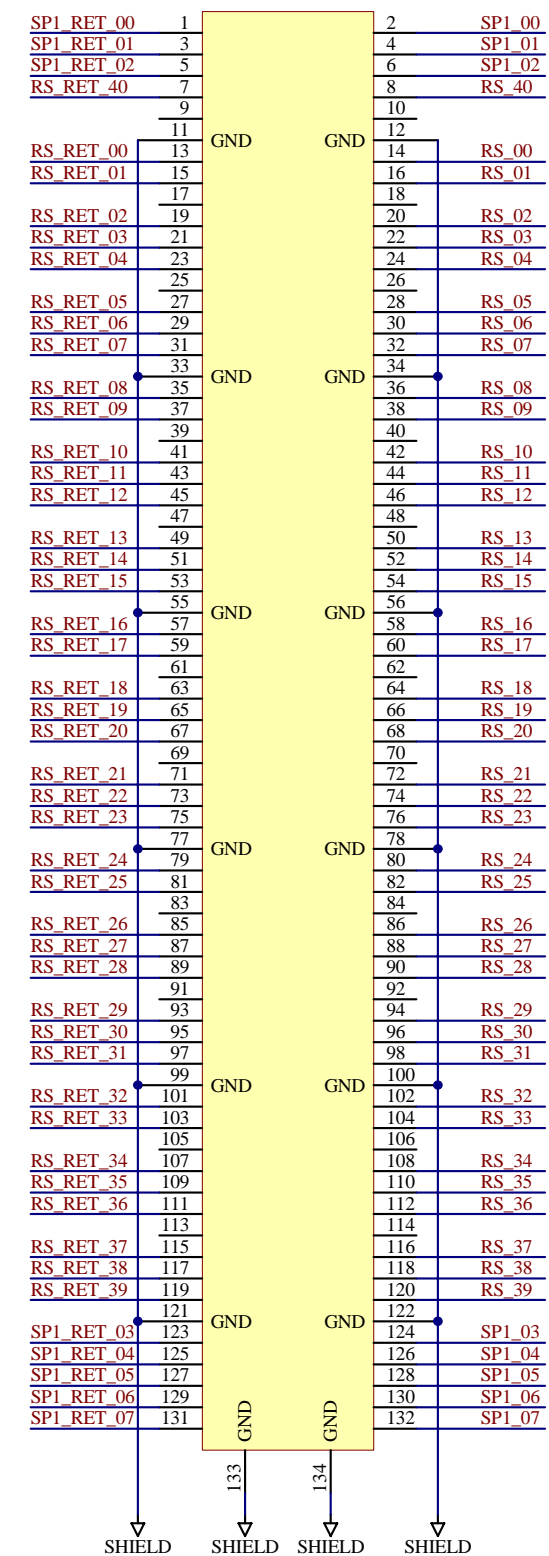

Conn - FX10A-120S

J1

Title MCEv2 P1 Filter Board		University of British Columbia Department of Physics & Astronomy MCEv2 Project 6224 Agricultural Road Vancouver BC V6T 1Z1 Canada		
Size: B	Number: ELE-C587-111	Revision: A		
Date: 6/5/2007	Time: 1:48:28 PM	Sheet II of I		
File: C587-111_Filter_PCB.SchDoc				