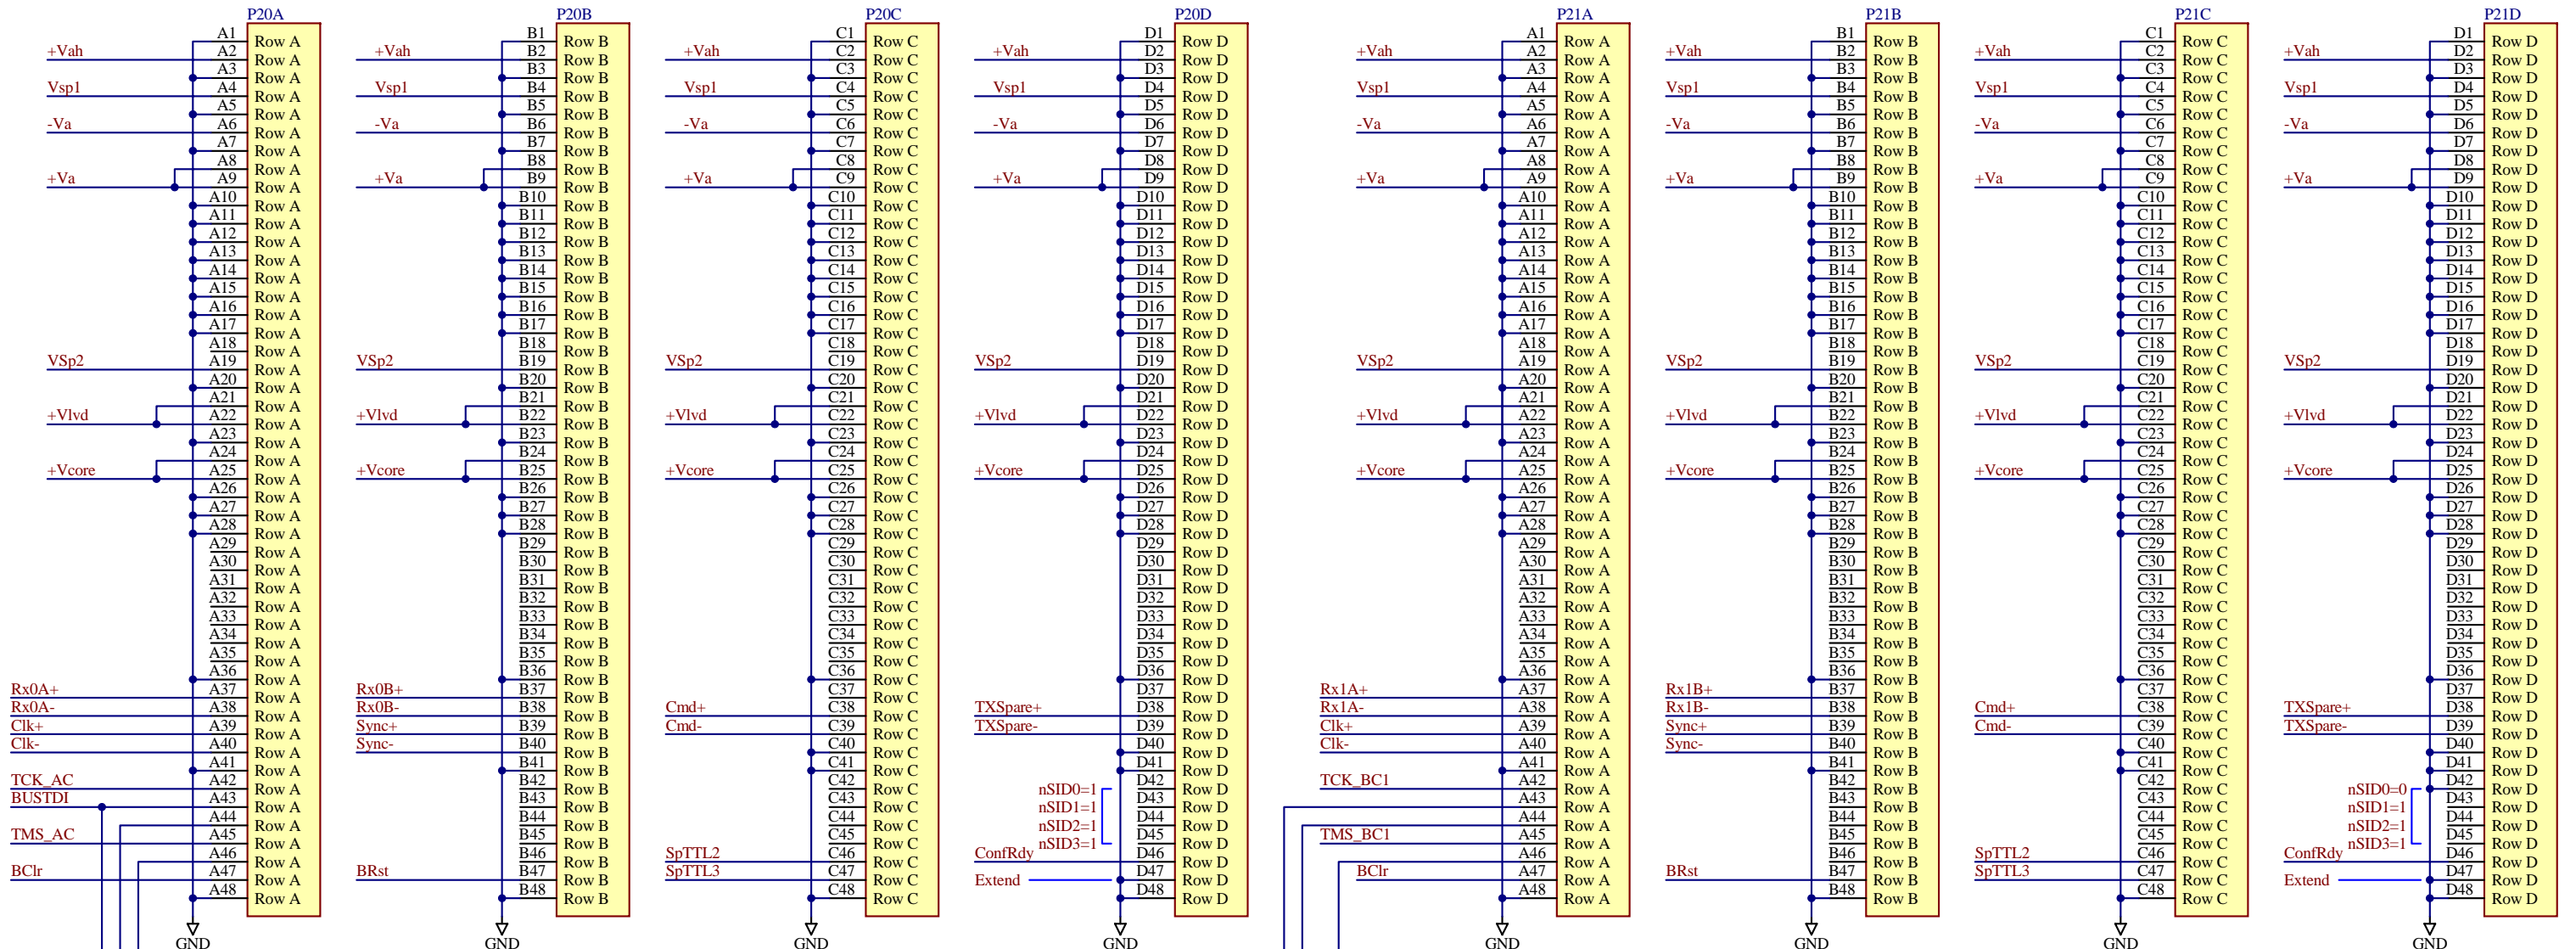

### Addr Card- Slot 0

### Bias Card 1 - Slot 1

Terminations Placed Close to P20

Title <b>MCEv2 Bus Backplane</b>		University of British Columbia Department of Physics & Astronomy MCEv2 Project 6224 Agricultural Road Vancouver BC V6T 1Z1 Canada	
Size: B	Number: ELE-C586-101	Revision: A	
Date: 6/4/2007	Time: 11:12:41 AM	Sheet 1 of 4	
File: C586-101_S1.SchDoc			

### Bias Card 2 - Slot 2

### Readout Card 2 - Slot 5