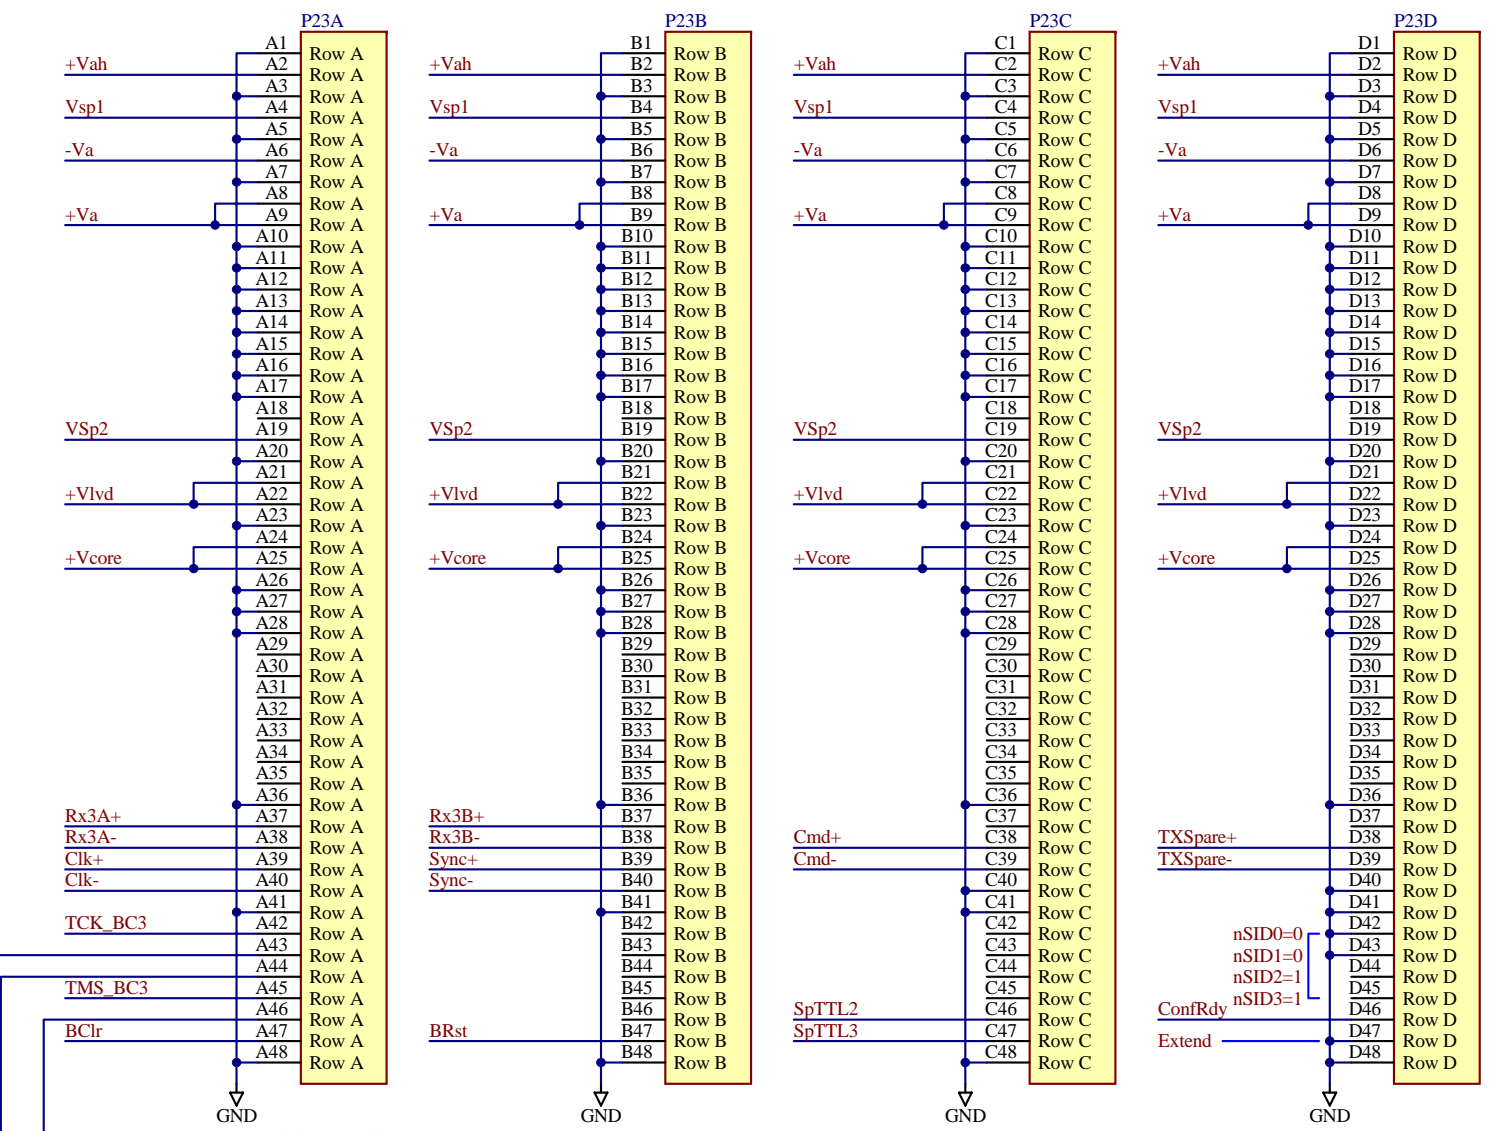

### Addr Card- Slot 0

### Bias Card 1 - Slot 1

Terminations Placed Close to P20

Title <b>MCEv2 Bus Backplane</b>		University of British Columbia Department of Physics & Astronomy MCEv2 Project 6224 Agricultural Road Vancouver BC V6T 1Z1 Canada	
Size: B	Number: ELE-C586-101	Revision: A	
Date: 6/4/2007	Time: 11:12:41 AM	Sheet 1 of 4	
File: C586-101_S1.SchDoc			

### Bias Card 2 - Slot 2

### Bias Card 3 - Slot 3