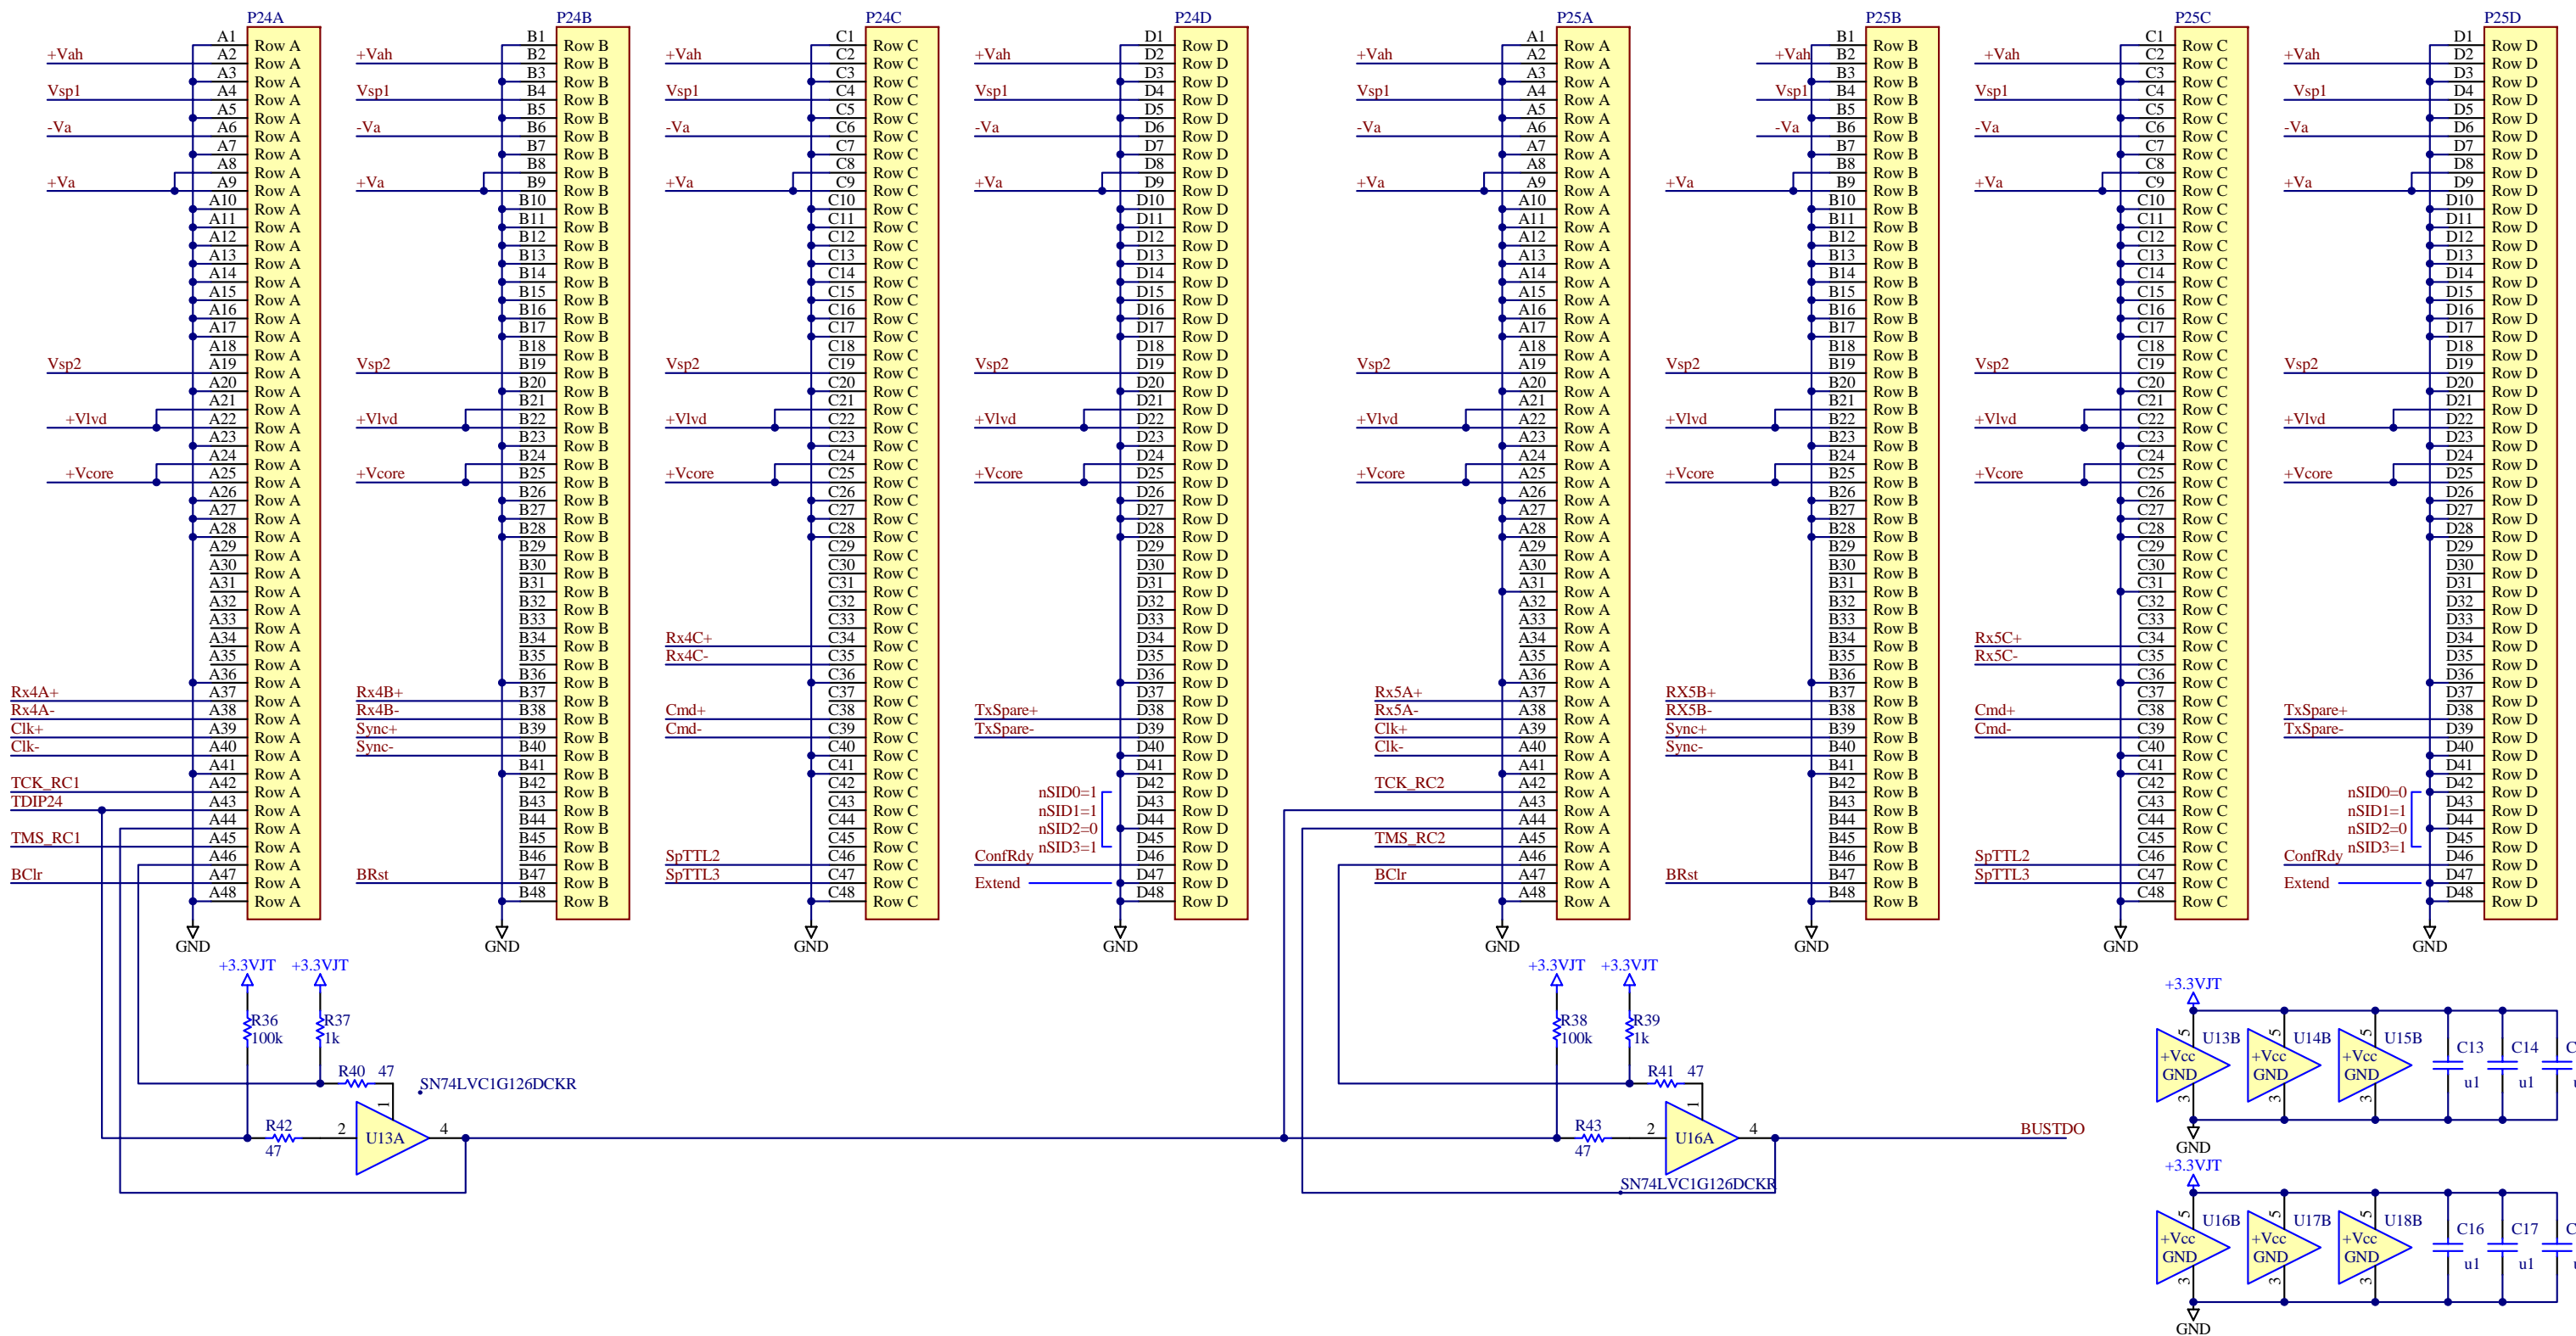

Readout Card 1 - Slot 4

Readout Card 2 - Slot 5