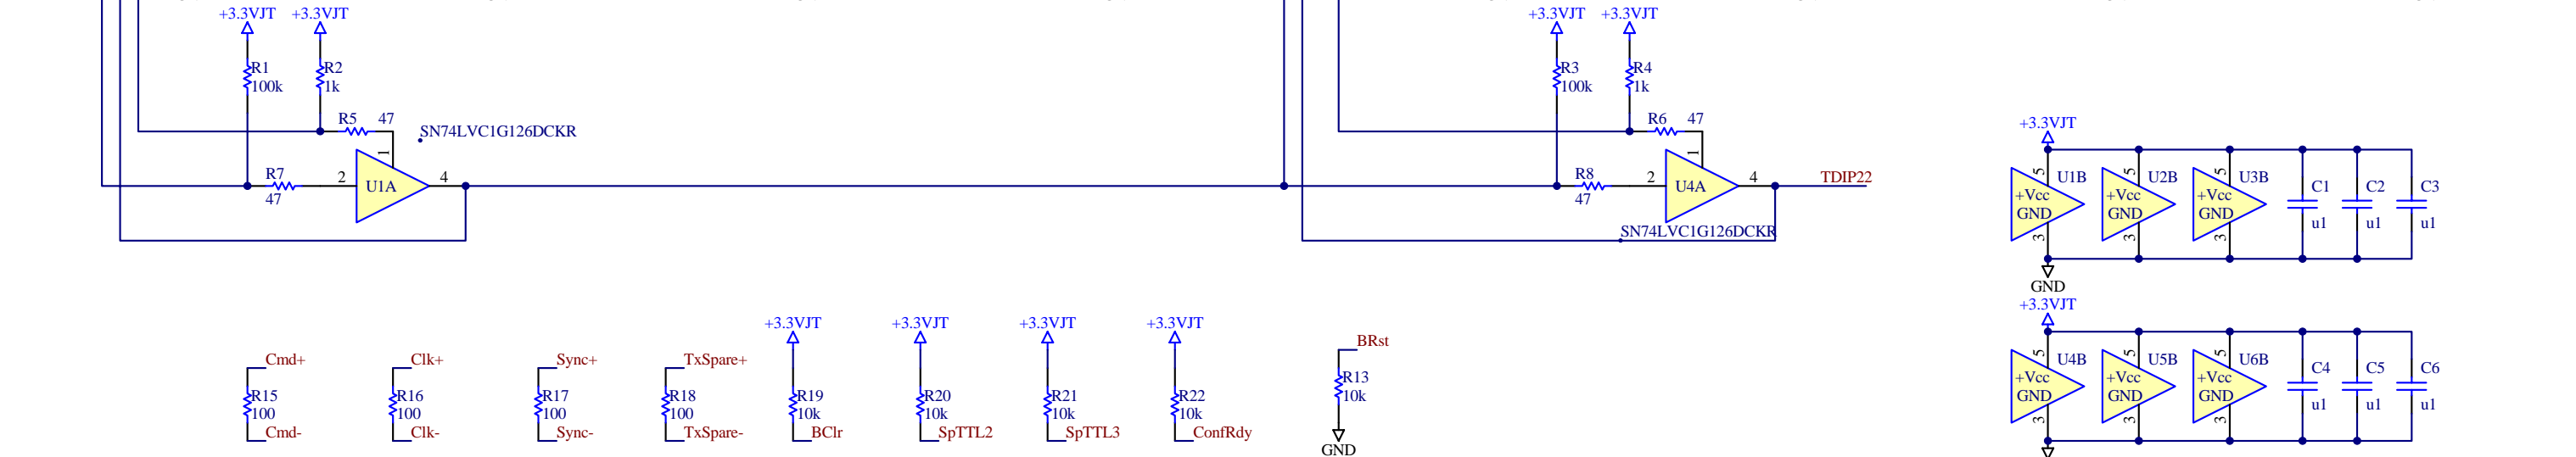

### Addr Card- Slot 0

### Bias Card 1 - Slot 1

Terminations Placed Close to P20

Title <b>MCEv2 Bus Backplane</b>		University of British Columbia Department of Physics & Astronomy MCEv2 Project 6224 Agricultural Road Vancouver BC V6T 1Z1 Canada	
Size: B	Number: ELE-C586-101	Revision: A	
Date: 6/4/2007	Time: 11:12:41 AM	Sheet 1 of 4	
File: C586-101_S1.SchDoc			

### Bias Card 2 - Slot 2