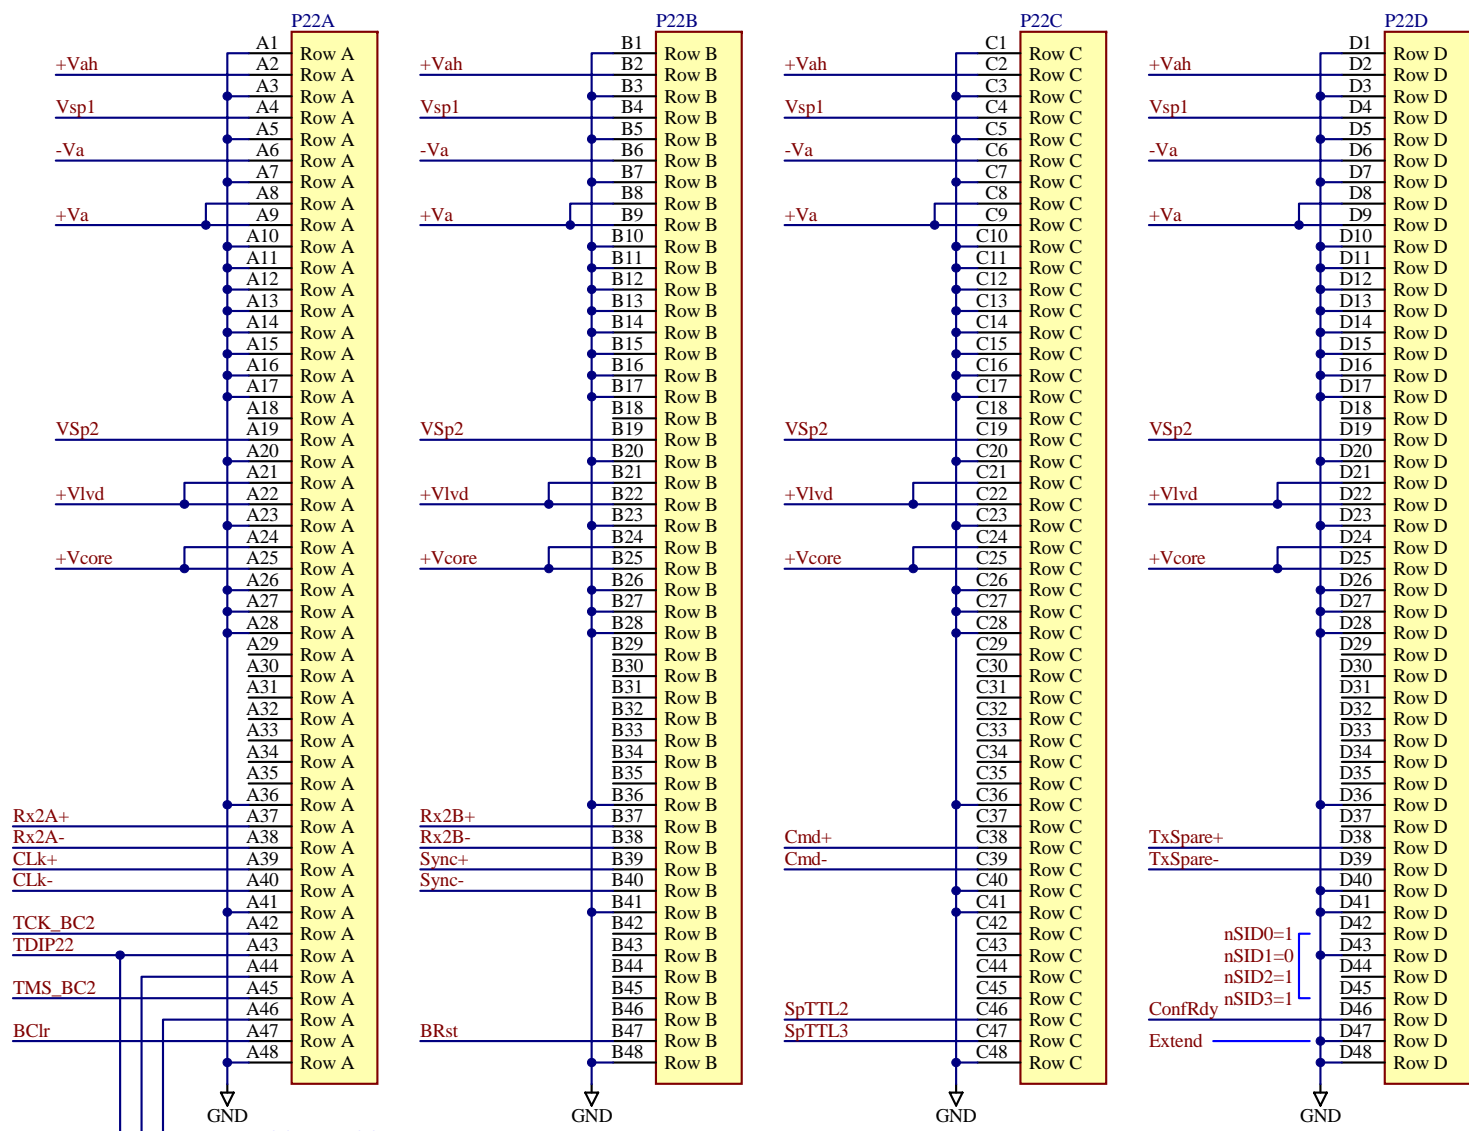

### Addr Card- Slot 0

### Bias Card 1 - Slot 1

Terminations Placed Close to P20

Title <b>MCEv2 Bus Backplane</b>		University of British Columbia Department of Physics & Astronomy MCEv2 Project 6224 Agricultural Road Vancouver BC V6T 1Z1 Canada	
Size: B	Number: ELE-C586-101	Revision: A	
Date: 6/4/2007	Time: 11:12:41 AM	Sheet 1 of 4	
File: C586-101_S1.SchDoc			

### Bias Card 2 - Slot 2

### Bias Card 3 - Slot 3