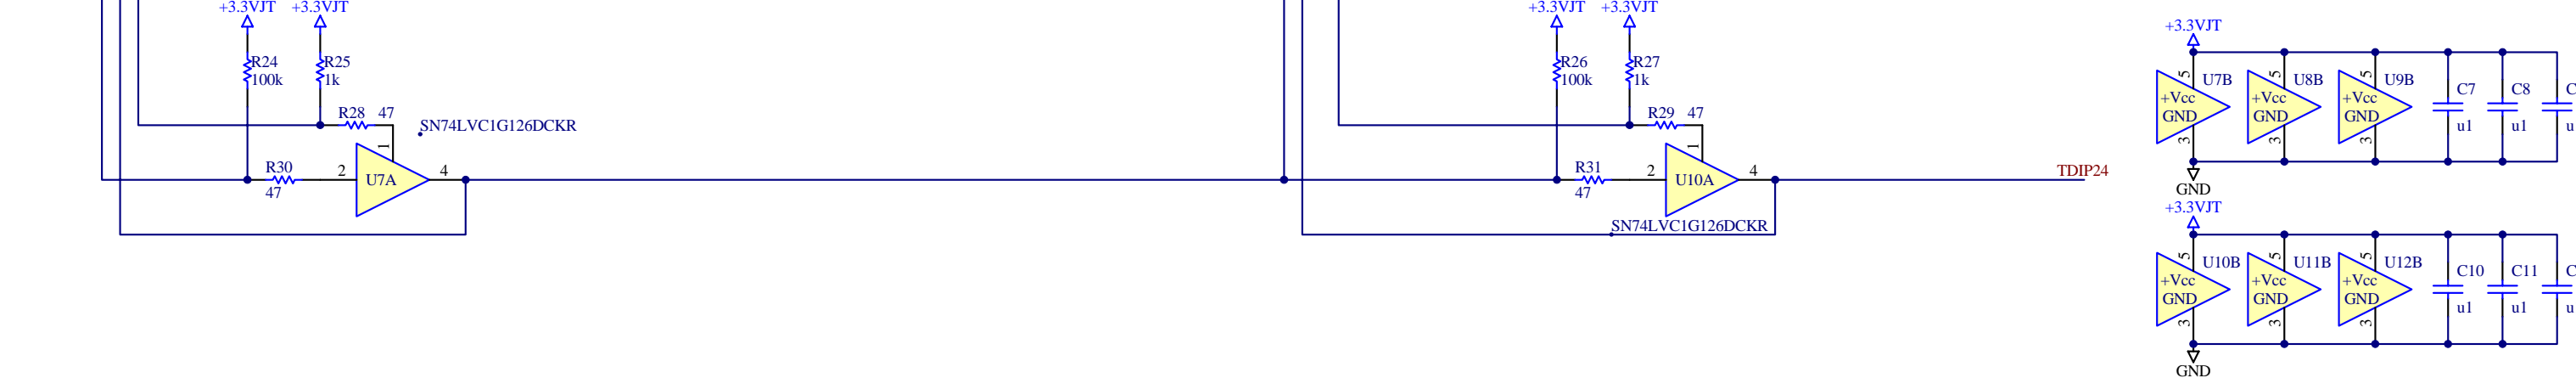

Bias Card 2 - Slot 2

Bias Card 3 - Slot 3